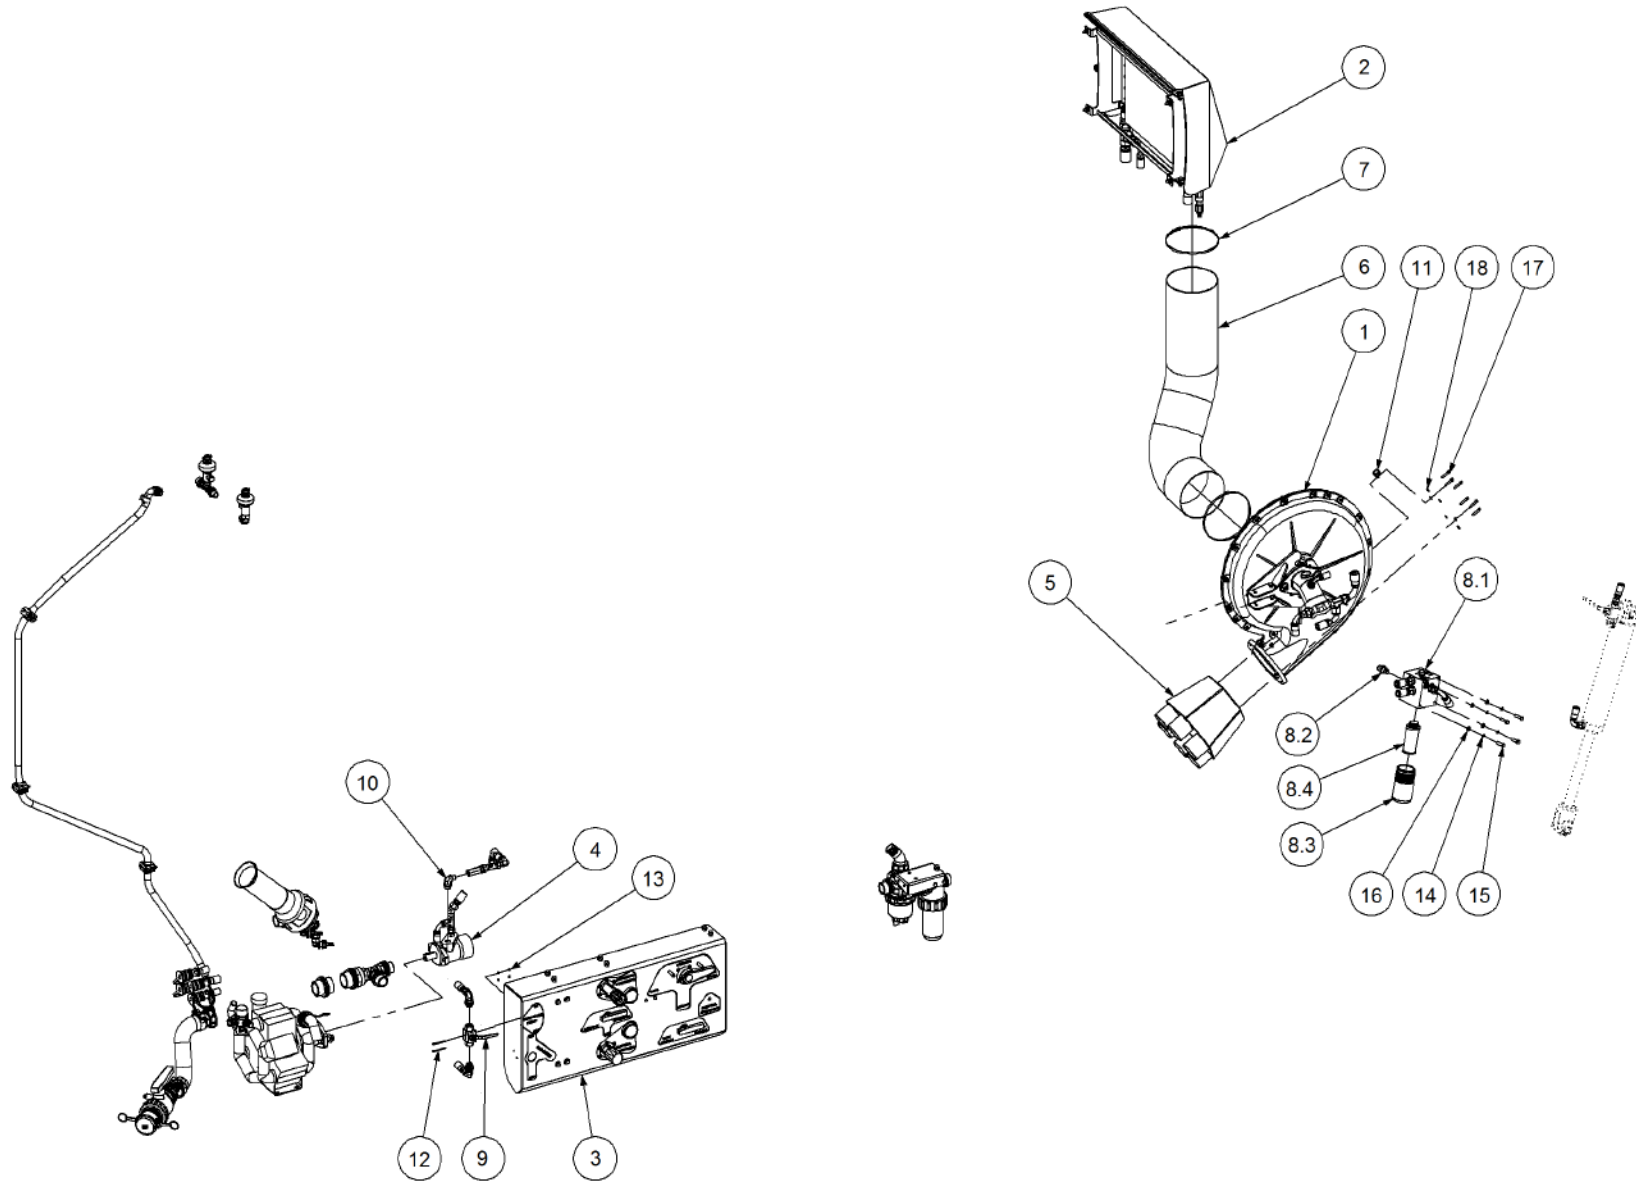

P/N 250000038 Blower Kit - Rexroth

Key	Part Number	Description	Qty
1	251902000	Blower - Rexroth	1
2	205600010	Cooler Assy	1
3	200401156	Liquid Fertilizer Control Kit - TB	1
4	150000178	Hydraulic Hose & Fittings Kit - TBL	1
5	259602000	Blower Outlet - 6 Outlet	1
6	205001000	Hose - 8" Nyladuct	1
7	101178229	Hose Clamp - 178 - 229	2
8	254000002	Anti Cavity Manifold	1
8.1	161000003	Anti Cavity Manifold	1
8.2	161000005	HI-VT Indicator	1
8.3	254000001	Filter Bowl	1
8.4	159424400	Filter Element	1
9	BKHG12-1123M	Ball Valve 1/2" BSP	1
10	152S89-0614	Fitting - Elbow 90° 3/8" BsptM x 7/8" UnoM	1
11	115001351	Cable Clamp 18mm	1
12	058040505	Bolt Hex Hd M4 x 50 S/Steel	2
13	080310041	Nut M4 S/Steel	4
14	086108000	Spring Washer 8 ID	4
15	050080308	Bolt Hex Hd M8 x 30	4
16	085108000	Flat Washer 8 ID	4
17	010106032	Cap Screw 1/4" UNC x 1-1/4"	6
18	035106151	Flat Washer 1/4" ID	6

Key	Part Number	Description	Qty