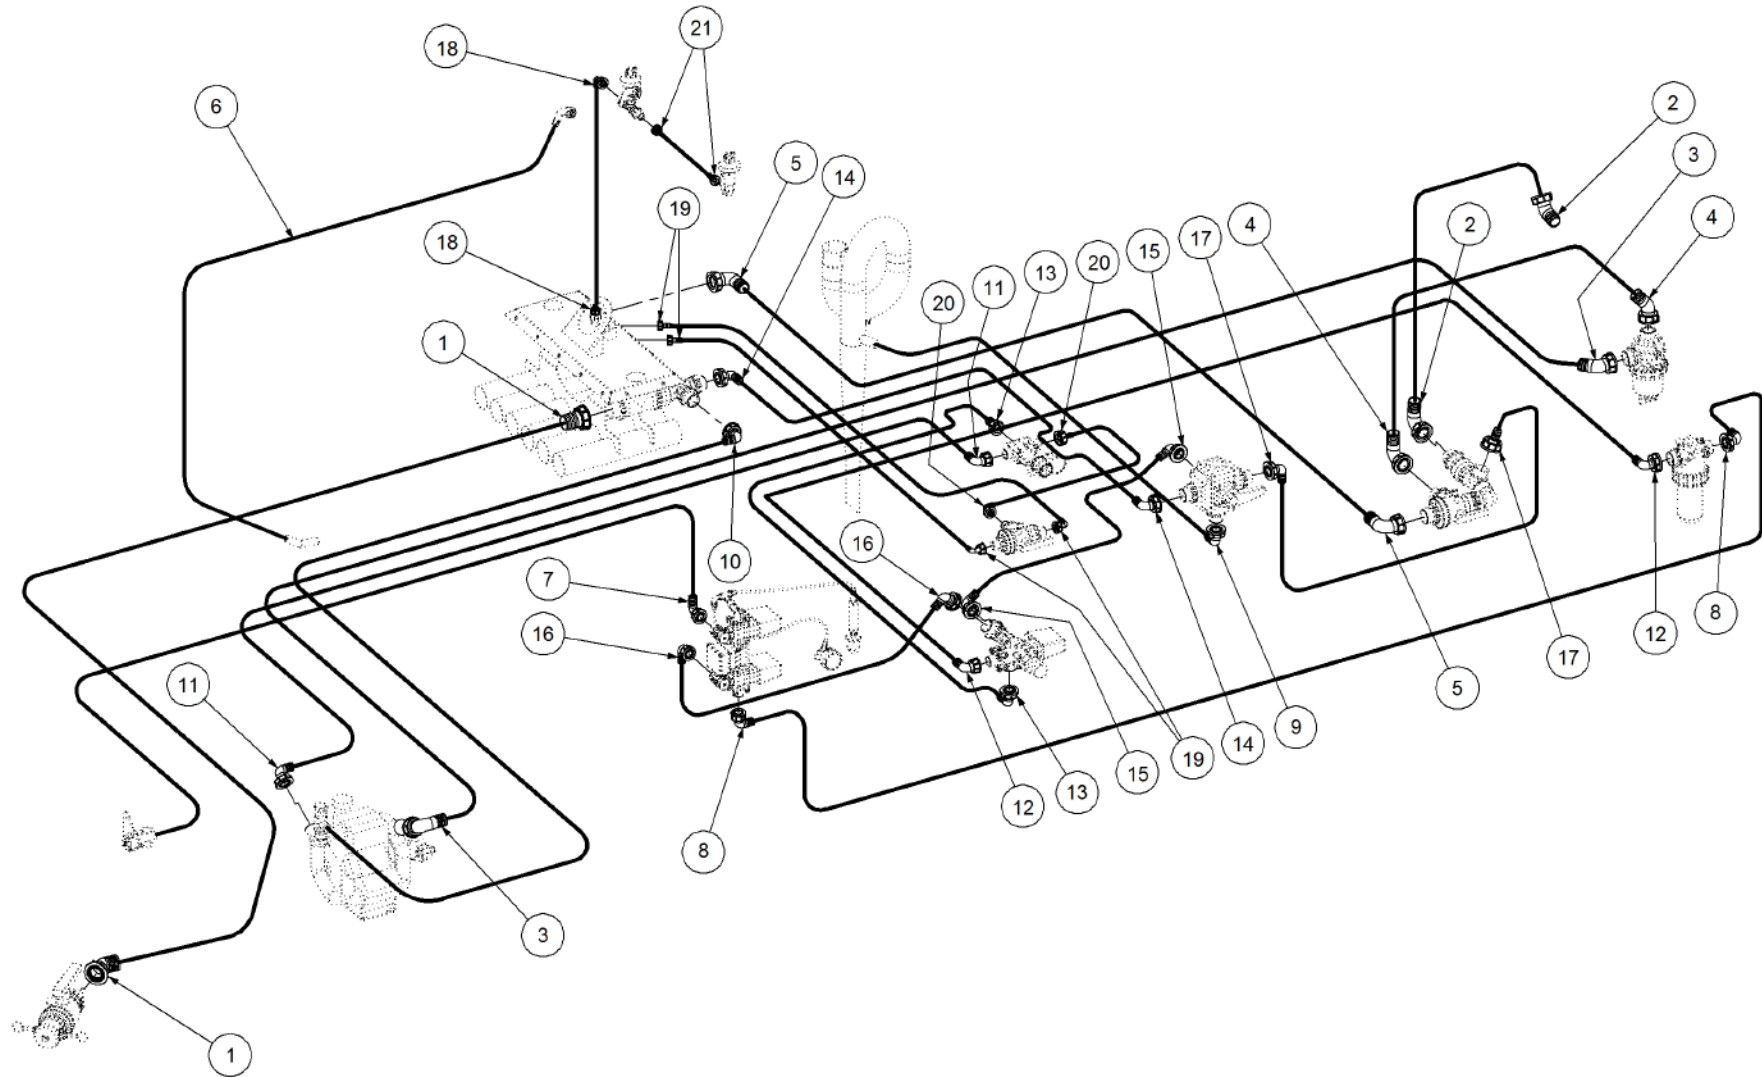

P/N 116130026

Liquid Agitate Rinse Kit

Key	Part Number	Description	Qty
1	1262022	Fitting - Elbow 90° 1/2" BspM x 1/2" BspF	3
2	502053	Hydraulic Agitator	1
3	215020	Fitting - Plug 1/2" BspM	1
4	2152030	Fitting - Plug 3/4" BspM	1
5	P63408399	Rising Nozzle	2
6	1302020	Fitting - Tee 1/2" BspF x 1/2" BspF x 1/2" BspF	1
7	2502020	Fitting - Nipple 1/2" BspM x 1/2" BspM	3
8	2402032	Fitting - Reducer 3/4" BspM x 1/2" BspM	1
9	G11058	O'ring 25 ID	1
10	G10041	O'ring 20.2 ID	6

Key	Part Number	Description	Qty