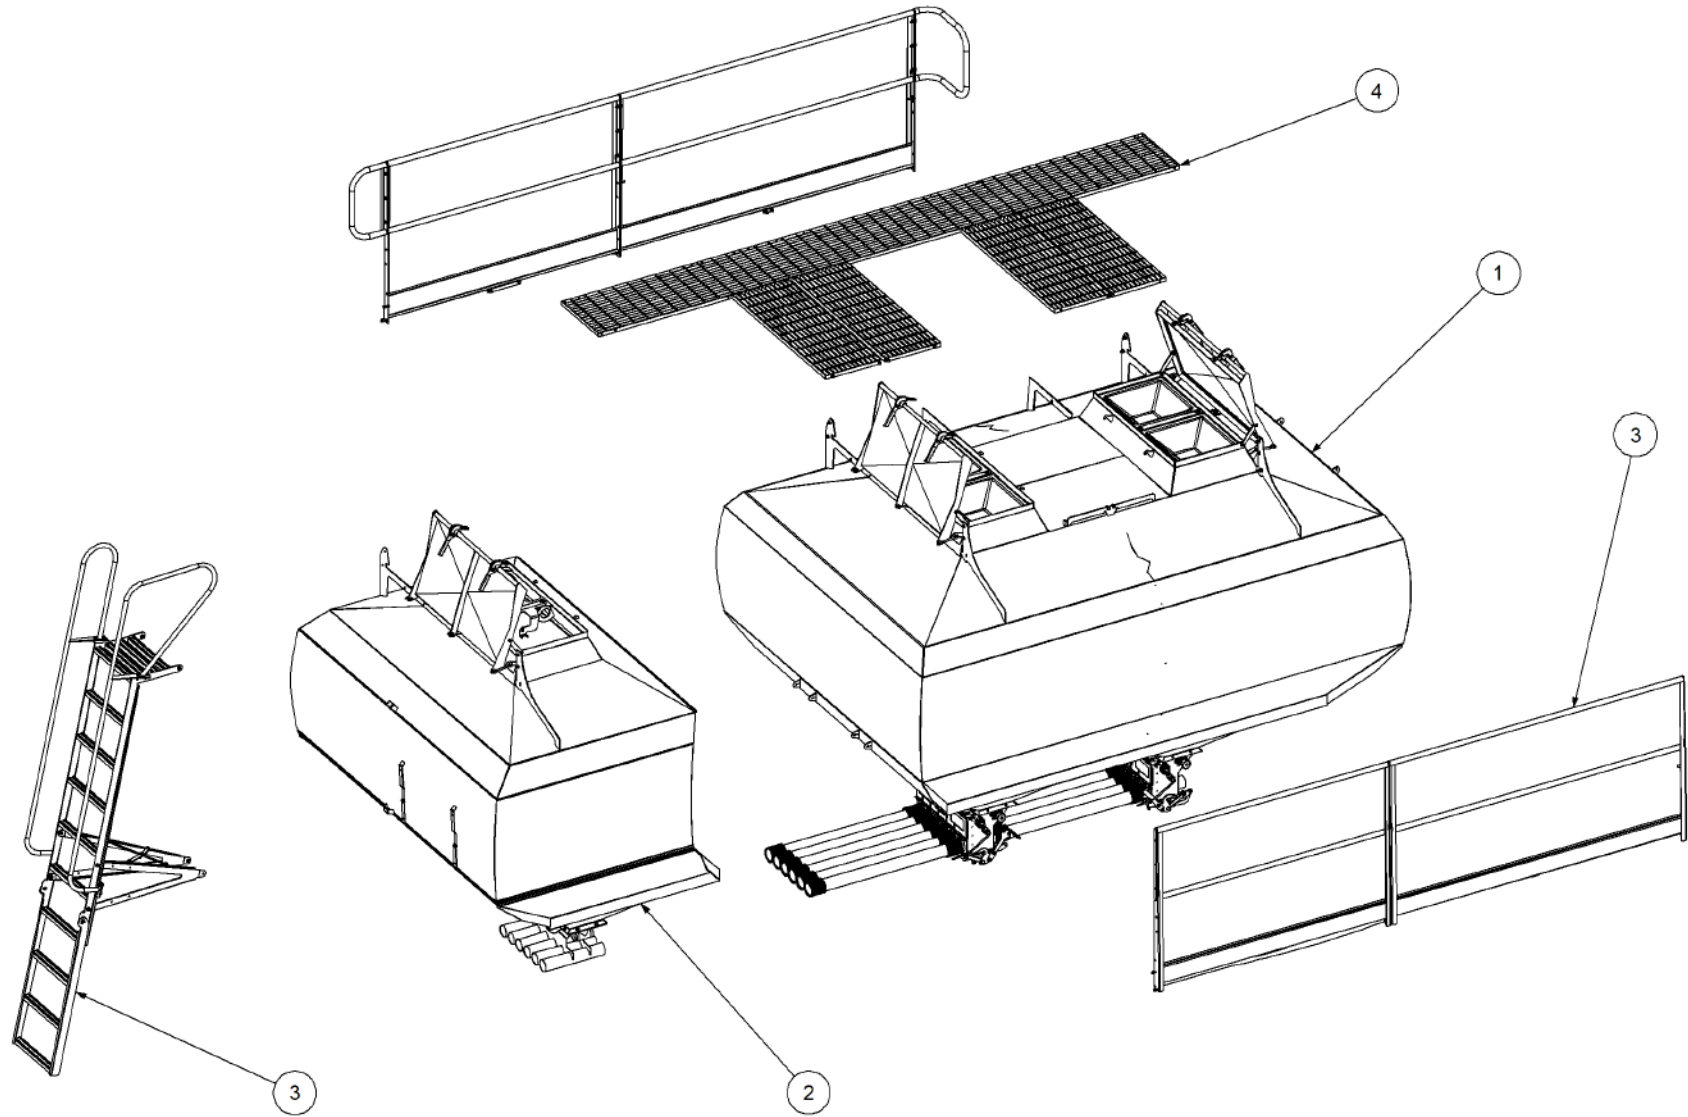

P/N 200173000

Bin Assembly - 17000 3 Bin Liquid - Single Agitator

Key	Part Number	Description	Qty
1	200122250	Bin Sub Assembly - 12000 2 Bin	1
2	200501251	Bin Sub Assembly - 5000 1 Bin - Single Agitator	1
3	200173210	Handrail Kit - 17000 3 Bin	1
4	200173215	Walkway Kit - 17000 3 Bin	1

Key	Part Number	Description	Qty