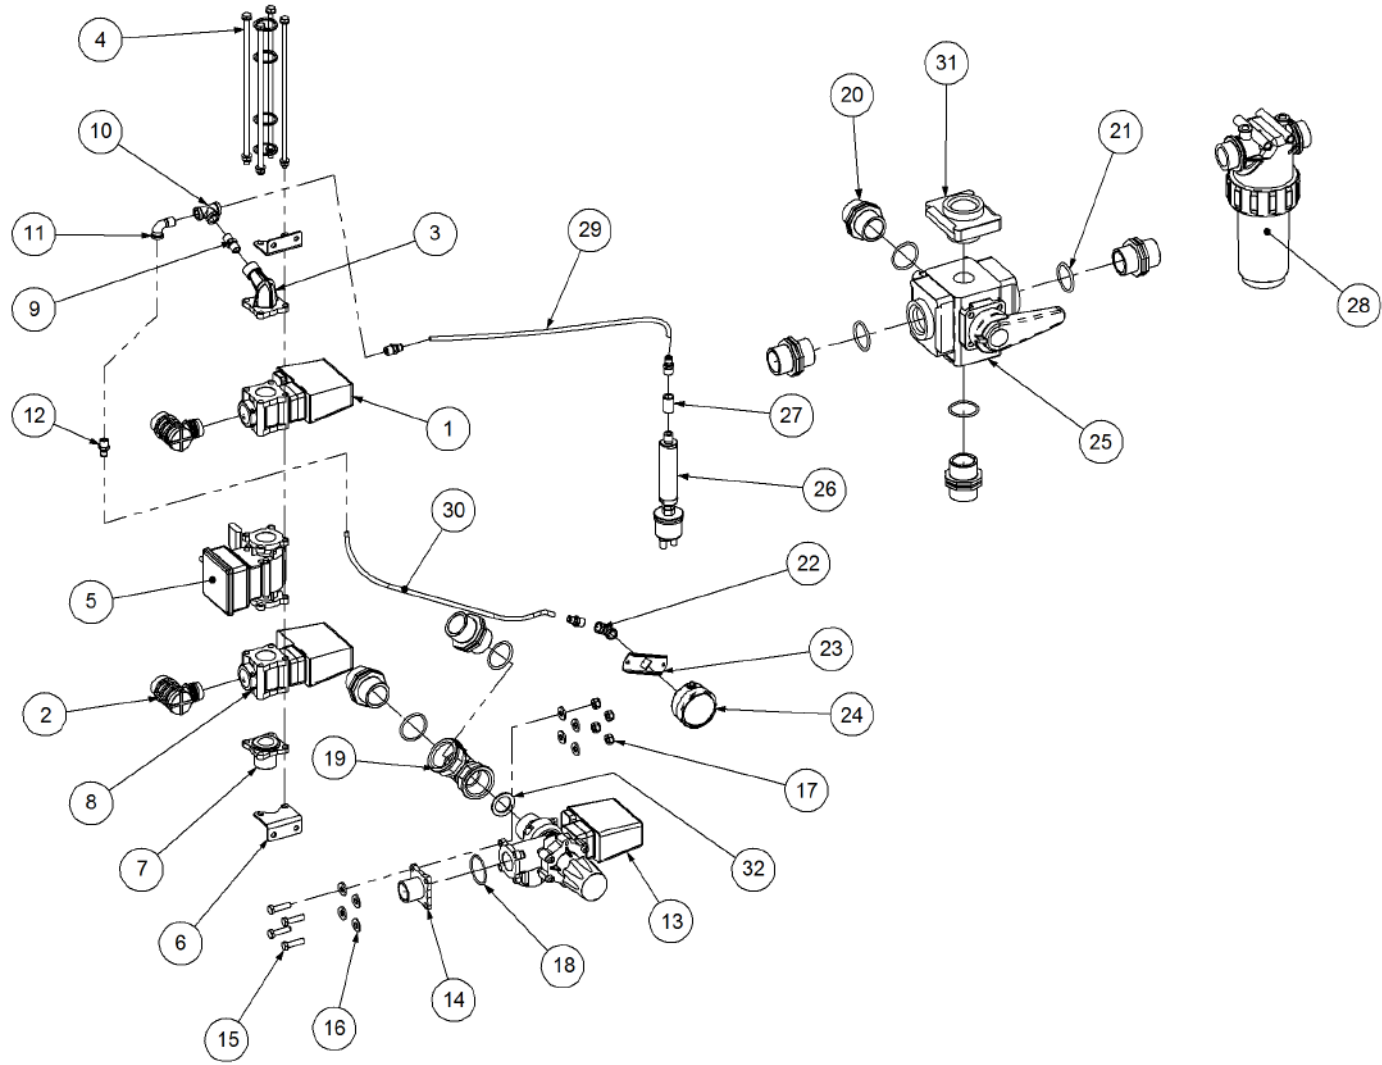

P/N 116130025 Liquid Valves Return Kit

P/N 116130025 Liquid Valves Return Kit

Key	Part Number	Description	Qty
1	463001ST	Electric Boom Section Valve	1
2	463001.301	Terminal Manifold	2
3	463011.130	Pressure Gauge Adaptor BSP 1/4"	1
4	463000.940	Valves Assembly Kit - 4 Element	1
5	4621AA30000	Electro-magnetic Flow Meter	1
6	200401034	Manifold Bracket	2
7	463000.040	Fitting - Male Adaptor 1" BspM	1
8	463020	Electric Proportional Control Valve	1
9	IF31SS2702	Fitting - Nipple 1/4" BspM	1
10	IF31SS3502	Fitting - Tee 1/4" BspF x 1/4" BspF x 1/4" BspF	1
11	IF31SS2502	Fitting - Elbow 1/4" BspF x 1/4" BspM	1
12	IF22SSM.305	Fitting - Connector 1/4" BspM - Hose 6mm	4
13	471501T	Electric Control Valve	1
14	463000.140	Fitting - Adaptor 1" BspM	1
15	064108030	Set Screw Hex Hd M8 x 30	4
16	085308000	Flat Washer 8 ID S/Steel	8
17	080120800	Nut M8 Nyloc	4
18	G10071V	O'ring 39.3 ID	1
19	1302050	Fitting - Tee 1-1/4" BspF x 1-1/4" BspF x 1-1/4" BspF	1
20	2502050	Fitting - Nipple 1-1/4" BspM x 1-1/4" BspM	6
21	G10052	O'ring 39.7 ID	6
22	IF31SS3402	Fitting - Elbow 1/4" BspF x 1/4" BspF	1
23	IF251595	Panel Mount Kit 63mm Guage	1
24	914010	Inox Glycerinie Guage	1
25	453055A55	Ball Valve - 5 Way	1
26	A1704	Pressure Transducer	1
27	IF31SS2602	Fitting - Connector 1/4" BspF x 1/4" BspF	1
28	3262054	Line Filter (100 Mesh)	1
29	116130020-01	Hose 6mm	1
30	116130020-02	Hose 6mm	1
31	45305500.030	Fitting - Blanking Cap	1
32	G40015	Gasket 27.5 ID	1

Key	Part Number	Description	Qty