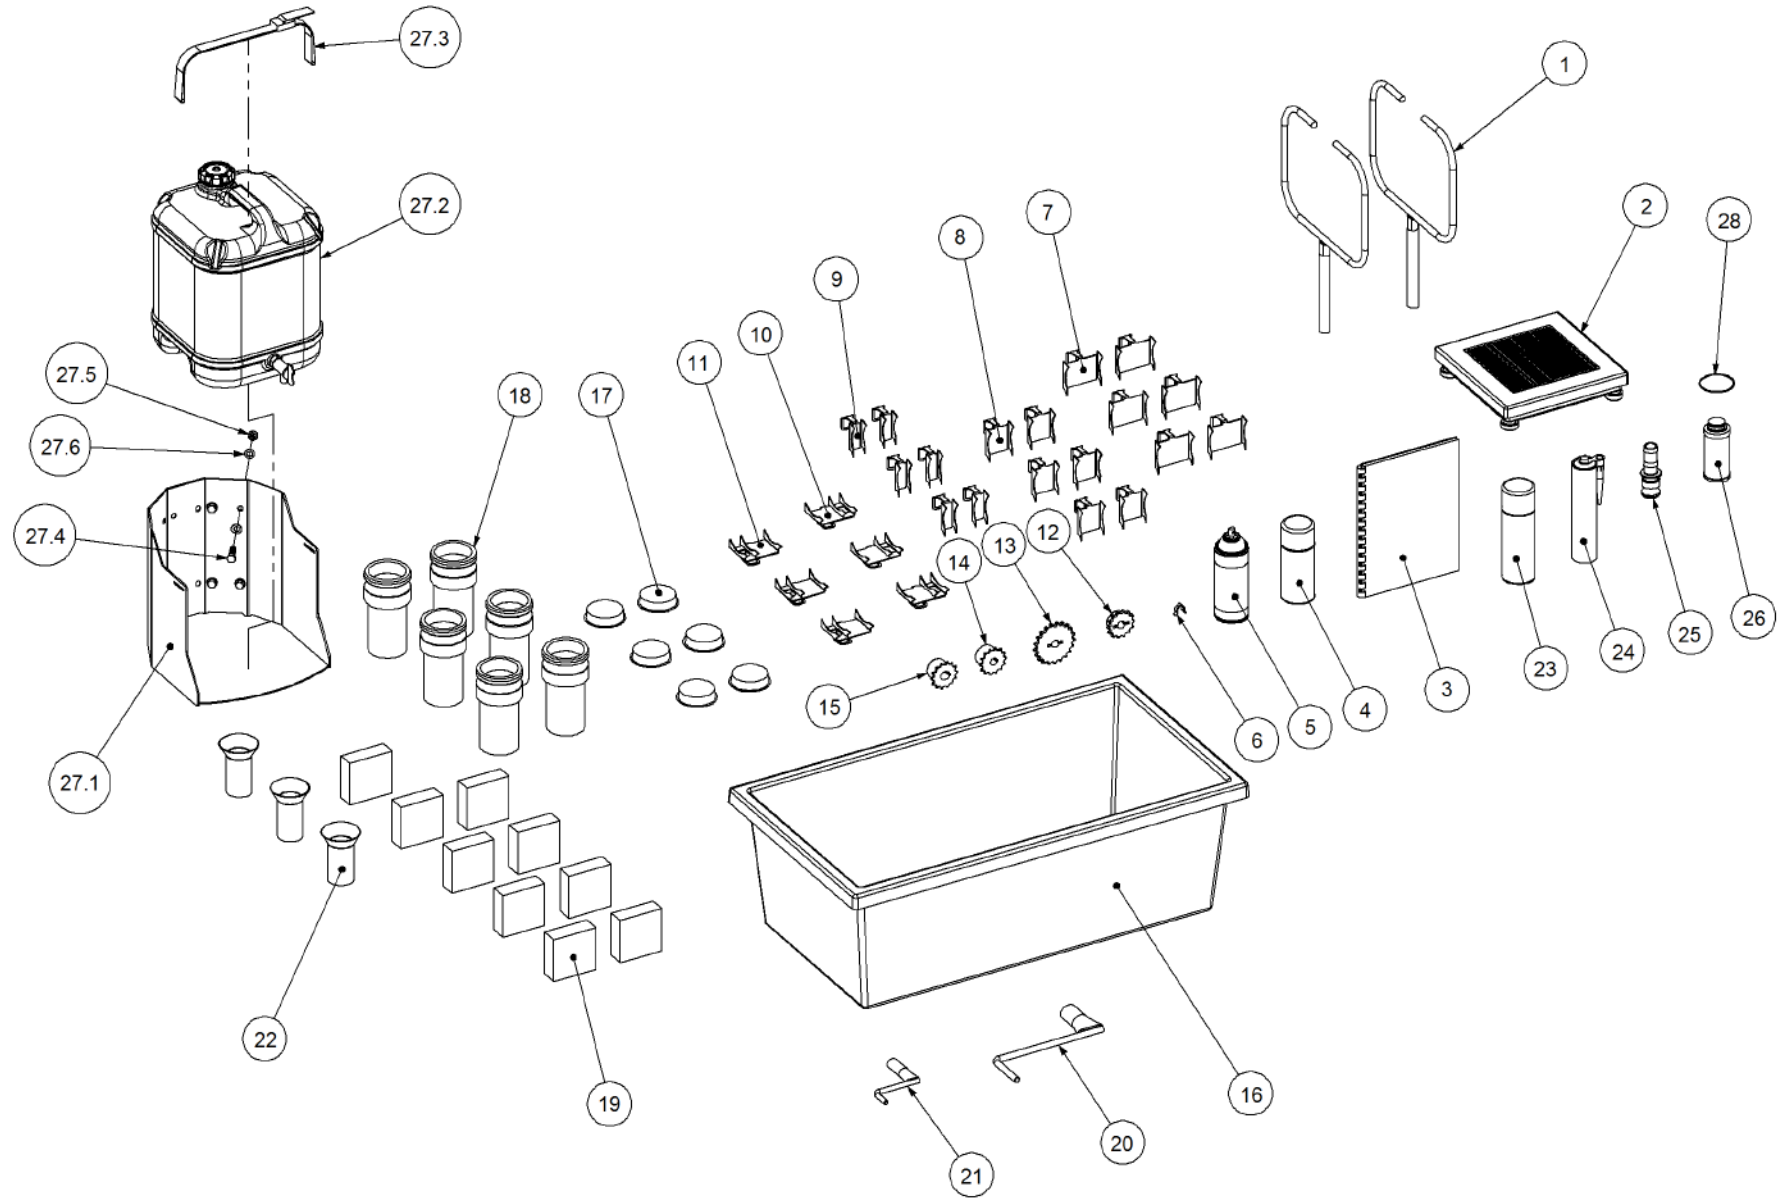

P/N 248000022 Wheel Kit - 600/70R34 Tyre - 12 Stud - Dual

Key	Part Number	Description	Qty
1	298603412	Wheel Assy 600/70R34 12 stud - Dual	4
1.1	140203412	Rim Complete DW20x34 12 Stud	1
1.2	142607034	Tyre Trelleborg 600/70R34	1
1.3	142000218	Valve Stem	1

Key	Part Number	Description	Qty