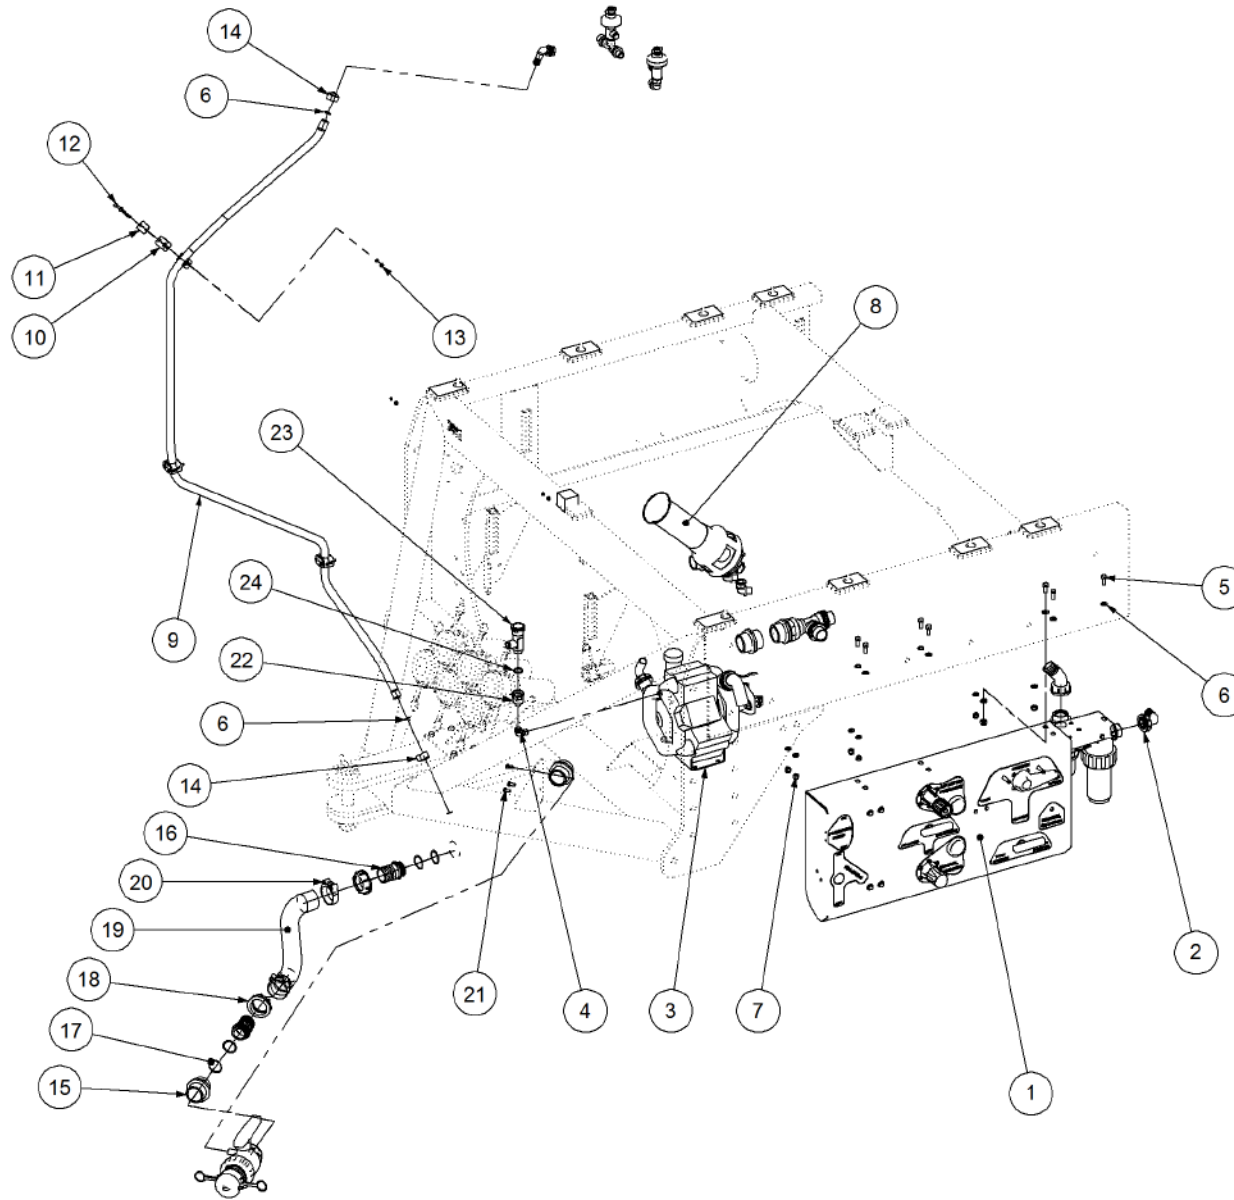

P/N 200401156

Liquid Fertilizer Control Kit - TB

Key	Part Number	Description	Qty
1	200401149	Liquid Manifold Kit - Single	1
2	150615312	Liquid Fertilizer Hose Kit - TB	1
3	209501000	Pump Kit	1
4	IF31SS2505	Elbow Male/Female 3/8 BSP 316 Stainless Steel	1
5	058100255	Bolt Hex Hd M10 x 25 S/Steel	7
6	085310000	Flat Washer 10 ID S/Steel	16
7	080321000	Nut M10 Nyloc S/Steel	7
8	116130027	Liquid Fertilizer Bin Kit	1
9	200401155	Clear Suction Hose 20 Dia. - Cut 2720 Lg	1
10	156143254	Clamp Pipe Single 25.4 Dia	3
11	156163100	Clamp Pipe Single Top Plate Group 3 SS	3
12	058060505	Bolt H/Head UNC S/Steel M6 x 50mm S304	6
13	080320600	Nut M6 Nyloc S/Steel	6
14	100023025	Clamp Hose Mikalor (Super) 23 - 25mm	2
15	2502070	Fitting - Nipple 2" BspM x 2" BspM	1
16	106750	Fitting - Straight - 50mm Hose	2
17	G10071	O'ring 39.3 ID x 2.6	4
18	2002070	Fitting - Fly Nut 2" BspF	2
19	109700051	Hose - 2" Clear Suction	1
20	100156059	Hose Clamp - Mikalor 56 - 59 - S/Steel	2
21	058080165	Bolt Hex Hd M8 x 16 S/Steel	3
22	2452013	Fitting - Male/Female Reducer 3/4" BspF x 3/8" BspM	1
23	459310	Fitting - Safety Valve 3/4" BspM	1
24	G11058	O'ring 25 ID	1

Key	Part Number	Description	Qty