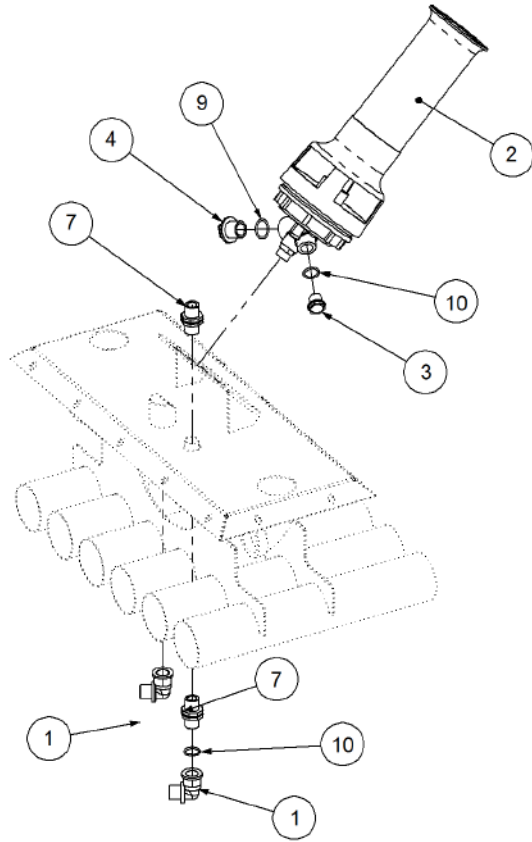

DETAIL A - BOTTOM OF BIN
SCALE 1 : 10