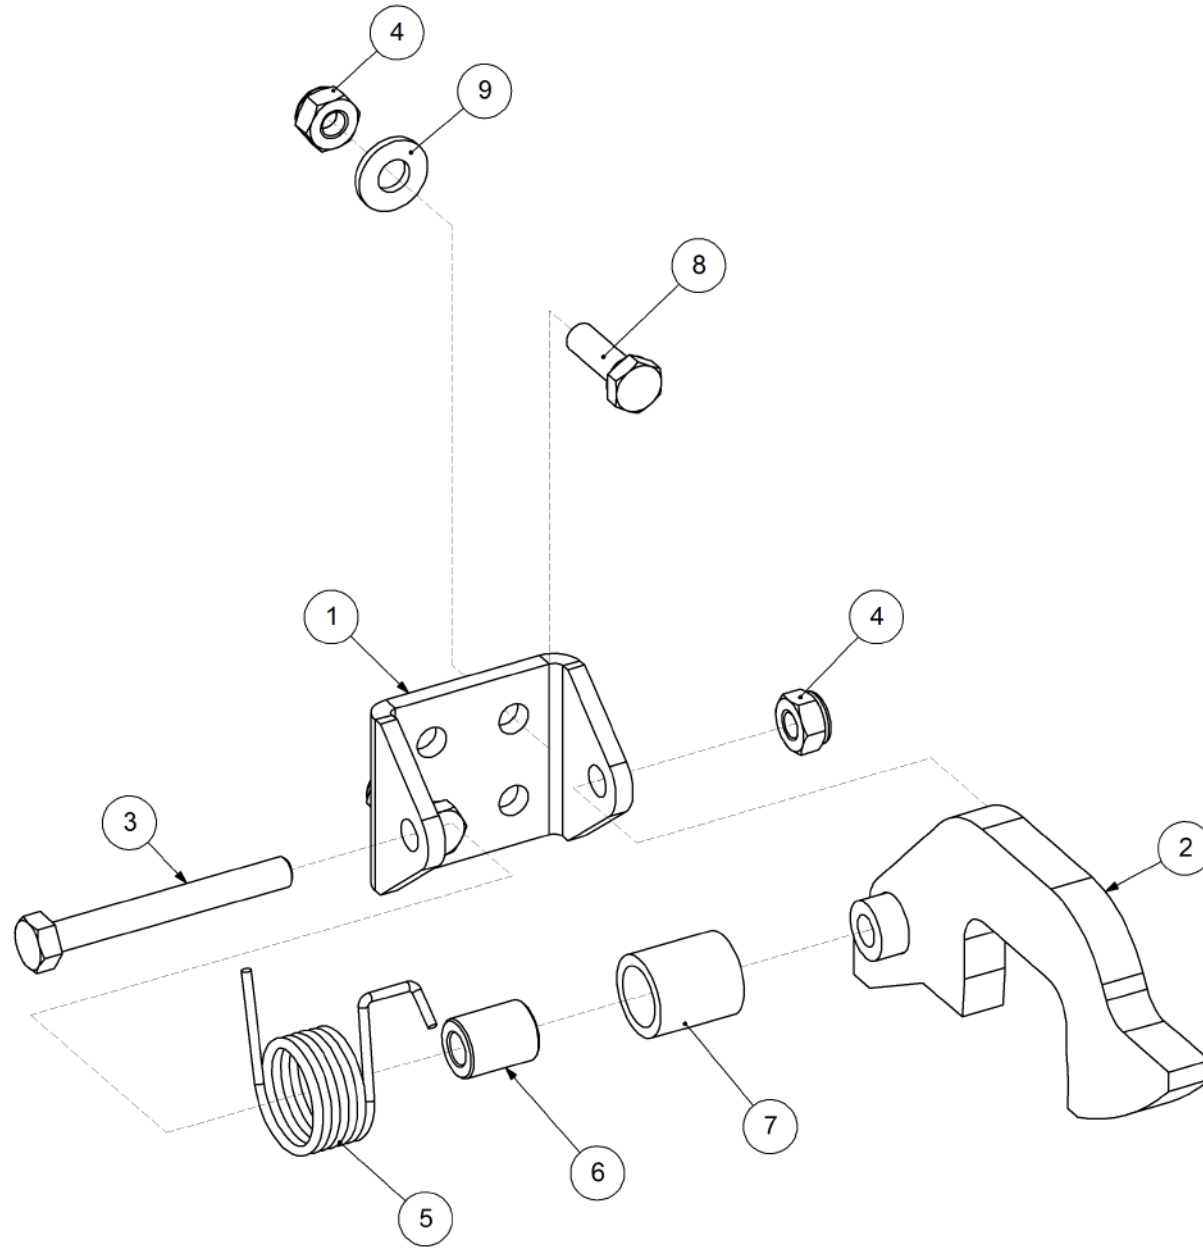

P/N 260902180 Auger Latch - RH

P/N 260902180 Auger Latch - RH

Key	Part Number	Description	Qty
1	260902166	Latch Bracket	1
2	260902181	Latch	1
3	050080708	Bolt Hex Hd M8 x 70	1
4	080120800	Nut M8 Nyloc	3
5	124325060	Spring - Torsion 1" ID - RH	1
6	260902183	Spacer	1
7	260902184	Bush	1
8	050080258	Bolt Hex Hd M8 x 25	2
9	085108000	Flat Washer 8 ID	2

Key	Part Number	Description	Qty