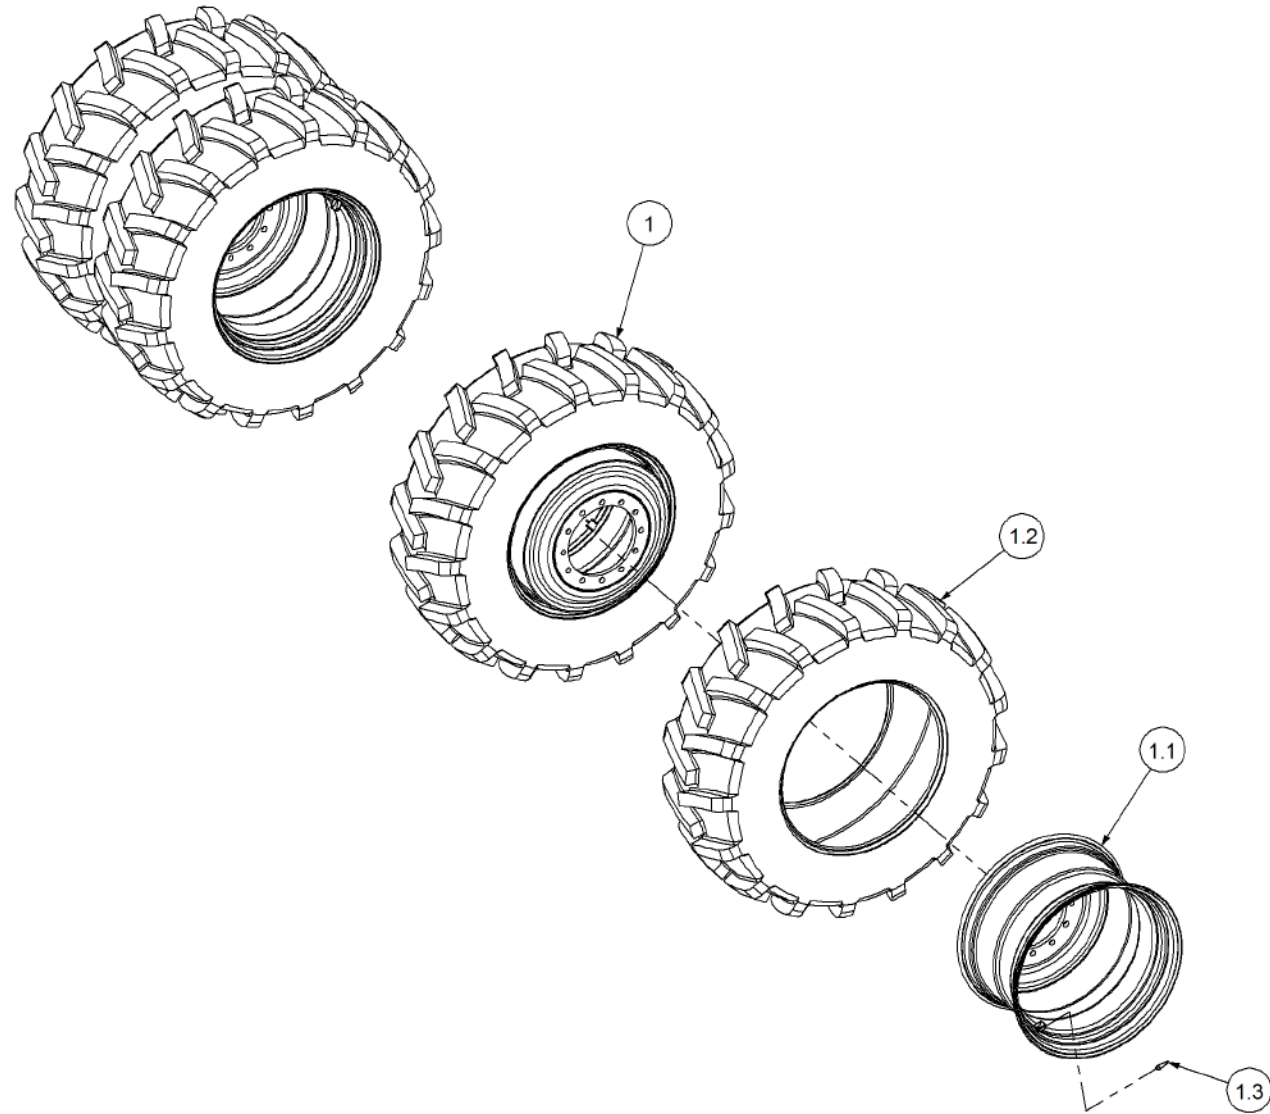

P/N 240176000 Axle Hub & Stub - Drive - 20T (12 Stud) x 3.5m

Key	Part Number	Description	Qty	Key	Part Number	Description	Qty
1	240176001	Axle - Drive	1	33	000080255	Bolt Hex Hd 5/16" UNC x 1"	1
2	139150123	Seal 150 ID	1	34	036108000	Spring Washer 5/16" ID	1
3	135030224	Bearing Tapered Roller	1	35	290000002	Retainer Washer	1
4	135032021	Bearing Tapered Roller	1	36	111206450	Grease Nipple 1/4" UNF - 45°	2
5	111206000	Grease Nipple 1/4" UNF	1	37	030110191	Nut 3/4" UNC	2
6	139150128	Dust Cap	1	38	000190505	Bolt Hex Hd 3/4" UNC x 2"	2
7	092108100	Split Pin M8 x 100	1				
8	139150127	Axled Nut Slotted - M70 x 2.0	1				
9	060108025	Cap Screw M8 x 25	6				
10	087108131	Washer Rib Lock M8	6				
11	139150124	Wear Ring	1				
12	139150122	Seal Ring	1				
13	032162400	Wheel Nut M24 x 2.0	12				
14	056240145	Wheel Stud M24 x 2.0	12				
15	085424493	Washer - Structural M24 HT	24				
16	080132400	Nut M24 x 2.0	12				
17	139150125	Hub Assy with Spigot Plate & Set Screws	1				
18	249150604	Sprocket Plate 5/8" BS x 60T	1				
19	060108030	Cap Screw M8 x 30	4				
20	290000003	Clutch Shaft	1				
21	290206120	Electric Clutch w/- 20T Sprocket	1				
22	131210720	Drive Shaft & Universal	1				
23	094105000	Pop Rivet 3/16" Steel	3				
24	115001512	Cable Clamp	3				
25	249206000	Chain Drive 5/8" Simplex O'ring (75 L + CL)	1				
26	136220500	Bearing Housing - 4 Bolt	2				
27	135520525	Bearing - 1" ID	2				
28	240000000	Bush	1				
29	000110505	Bolt Hex Hd 7/16" x 2" UNC	8				
30	030130111	Nut 7/16" UNC Nyloc	8				
31	182070830	Key 7 x 8 x 30 Lg	1				
32	035111220	Flat Washer 7/16" ID	16