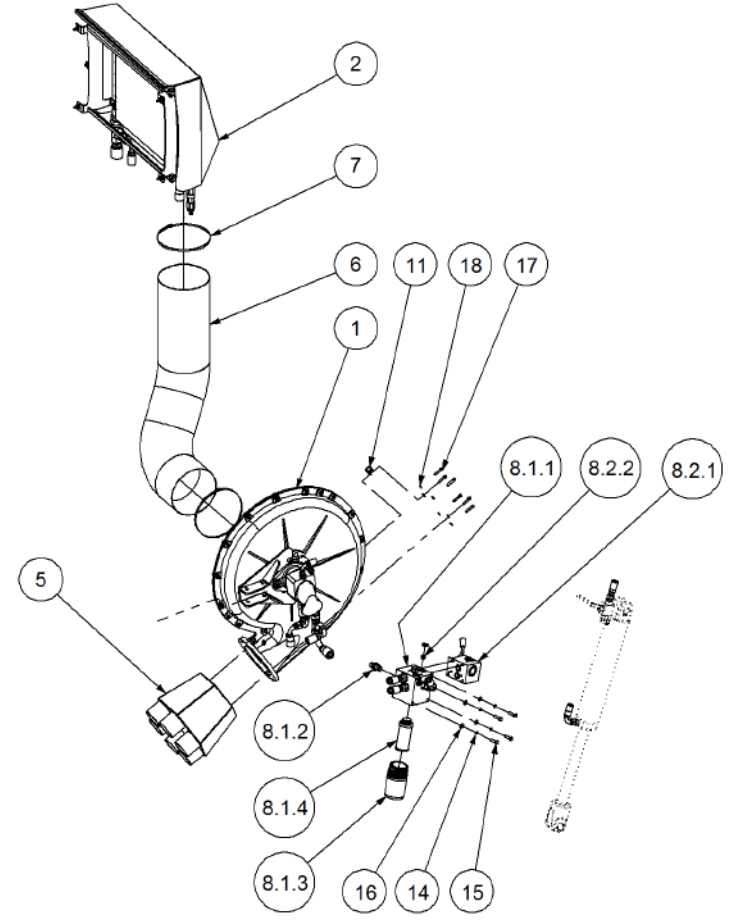

P/N 250000133 Blower Kit - Volvo w/- Diverter Valve

Key	Part Number	Description	Qty
1	250902003	Blower - Volvo (90 Deg)	1
2	205600010	Cooler Assy	1
3	200401156	Liquid Fertilizer Control Kit - TB	1
4	150000178	Hydraulic Hose & Fittings Kit - TBL	1
5	259602000	Blower Outlet - 6 Outlet	1
6	205001000	Hose - 8" Nyladuct	1
7	101178229	Hose Clamp - 178 - 229	2
8	254000006	Anti Cavity Manifold & Diverter Valve	1
8.1	254000002	Anti Cavity Manifold	1
8.1.1	161000003	Anti Cavity Manifold	1
8.1.2	161000005	HI-VT Indicator	1
8.1.3	254000001	Filter Bowl	1
8.1.4	159424400	Filter Element	1
8.2	254000003	Diverter Valve	1
8.2.1	161000004	Diverter Valve 6 Bolt Version	1
8.2.2	013451313	Fitting - Plug 1/4" BspM	1
9	BKHG12-1123M	Ball Valve 1/2" BSP	1
10	152S89-0614	Fitting - Elbow 90° 3/8" BsptM x 7/8" UnoM	1
11	115001351	Cable Clamp 18mm	1
12	058040505	Bolt Hex Hd M4 x 50 S/Steel	2
13	080310041	Nut M4 S/Steel	4
14	086108000	Spring Washer 8 ID	4
15	050080308	Bolt Hex Hd M8 x 30	4
16	085108000	Flat Washer 8 ID	4
17	010106032	Cap Screw 1/4" UNC x 1-1/4"	6
18	035106151	Flat Washer 1/4" ID	6

Key	Part Number	Description	Qty