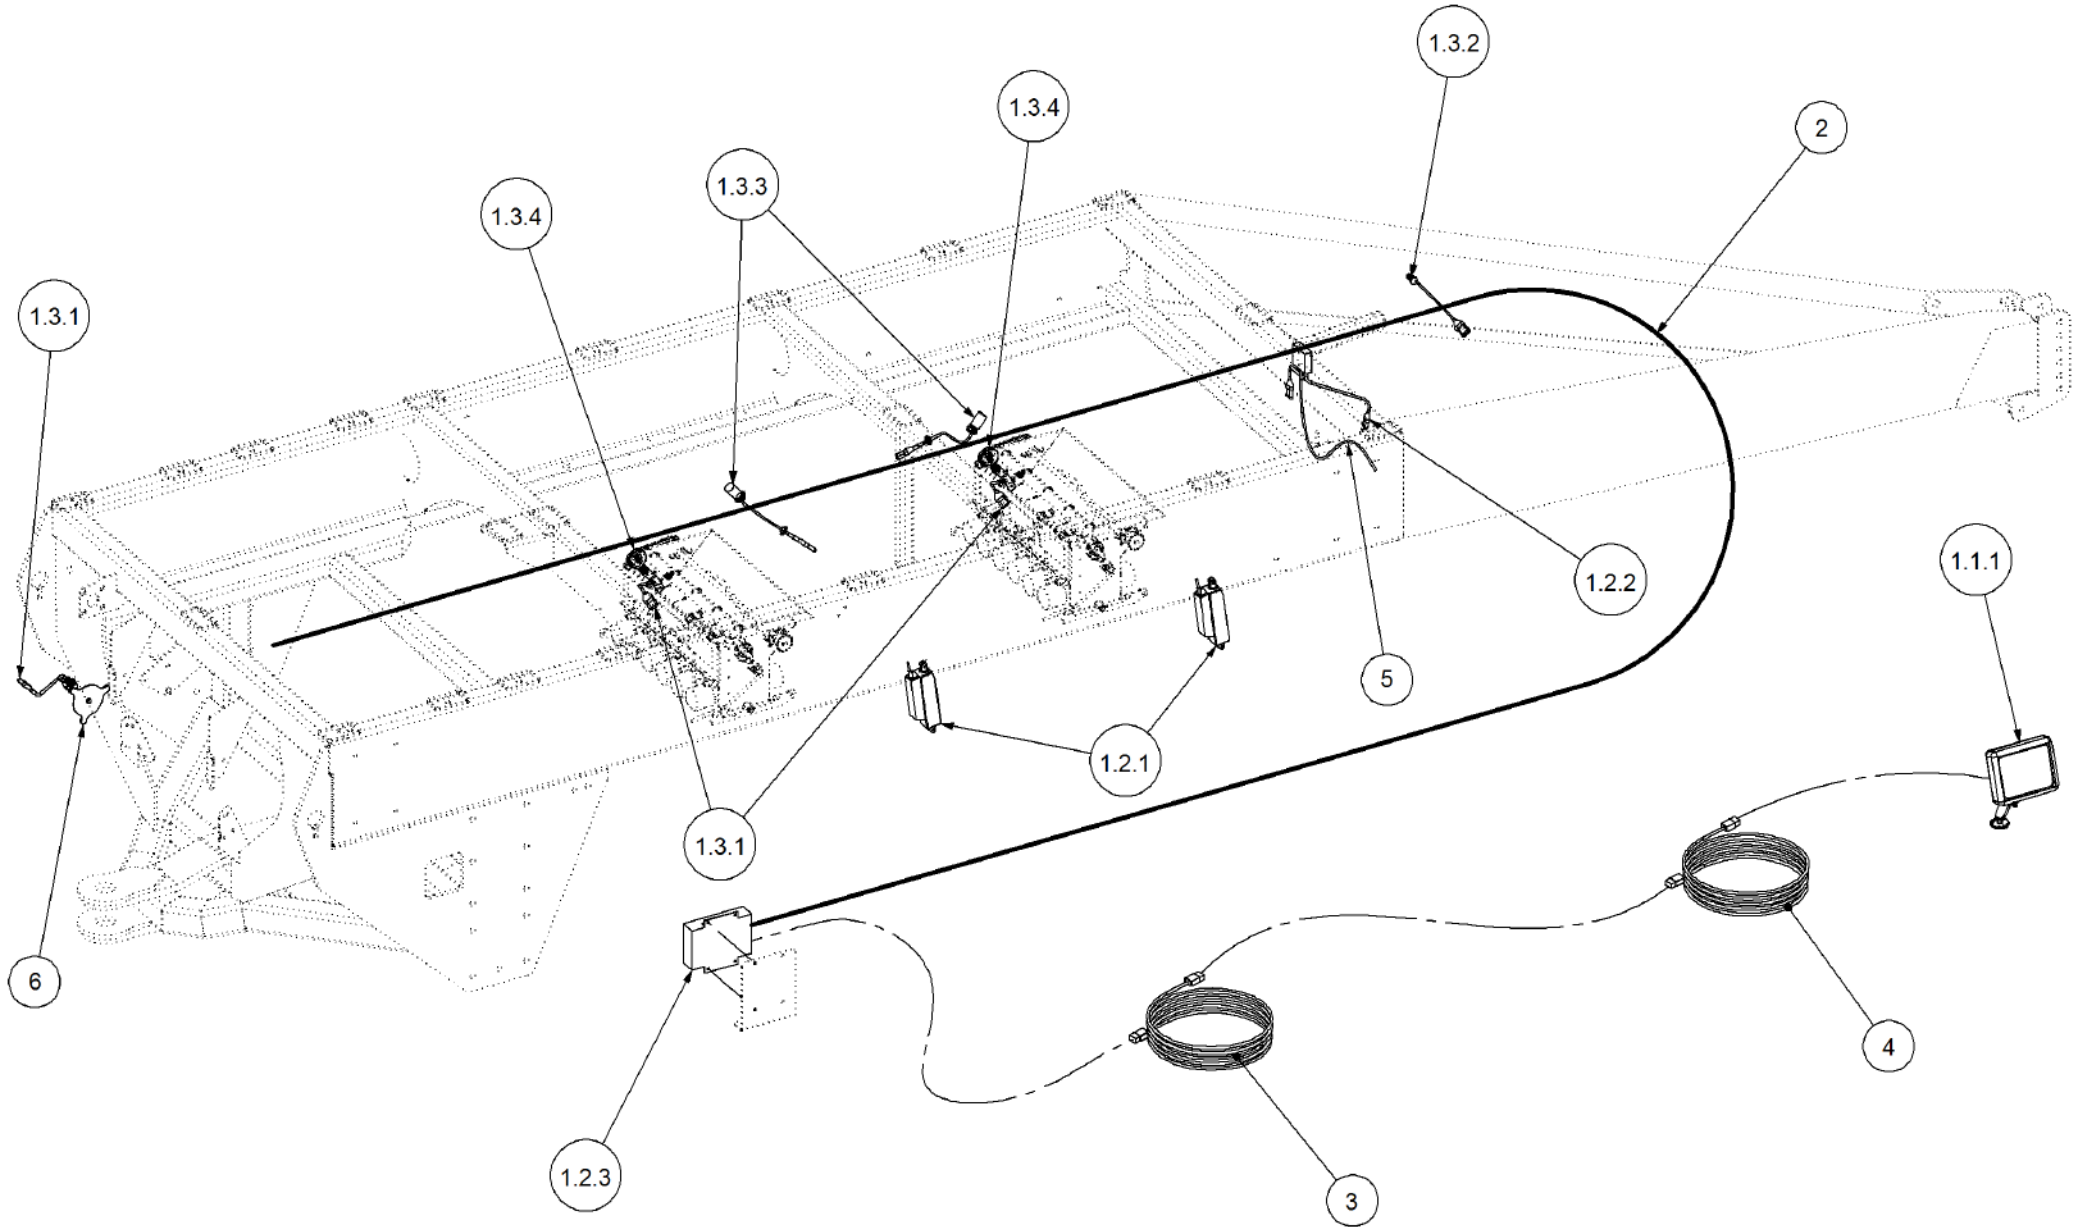

P/N 156590028 Stauff Clamp Kit

Key	Part Number	Description	Qty
1	156245380	Clamp Pipe Double 38 Dia	2
2	156243245	Clamp Pipe Double 25.4 Dia	4
3	156243220	Clamp Pipe Double 22 Dia	18
4	156145350	Clamp Pipe Single 35 Dia	3
5	156143254	Clamp Pipe Single 25.4 Dia	5
6	156265000	Clamp Top Plate	2
7	156263000	Clamp Top Plate	13
8	156165000	Clamp Top Plate	3
9	156163000	Clamp Top Plate	5
10	050080608	Bolt Hex Hd M8 x 60	2
11	050080458	Bolt Hex Hd M8 x 45	13
12	050060608	Bolt Hex Hd M6 x 60	6
13	050060408	Bolt Hex Hd M6 x 40	10
14	156180008	Stauff Rail Nut M8	15
15	156180006	Stauff Rail Nut M6	16
16	156330000	Stacking Bolt Double	9
17	156565000	Locking Plate Double	9

Key	Part Number	Description	Qty