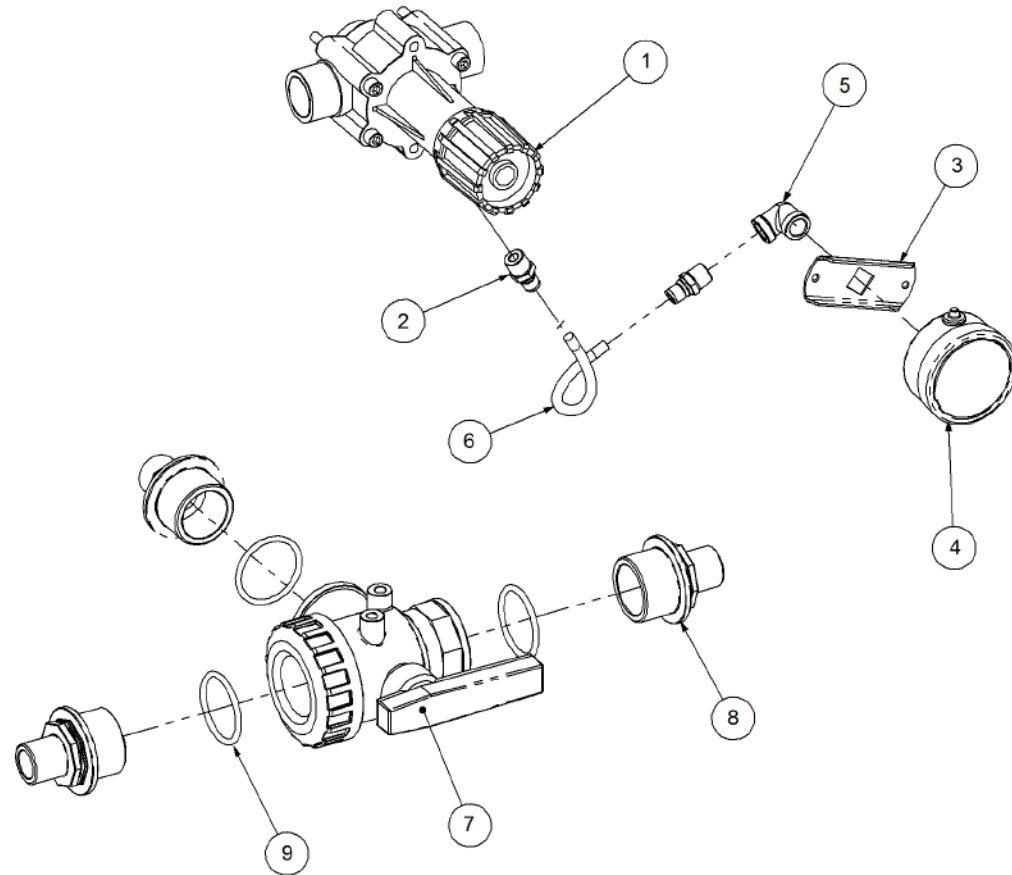

P/N 116130023 Pressure Kit

P/N 116130023 Pressure Kit

Key	Part Number	Description	Qty
1	465541	Pressure Relief Control Valve	1
2	IF22SSM.305	Fitting - Connector 1/4" BspM - Hose 6mm	2
3	IF251595	Panel Mount Kit 63mm Guage	1
4	914010	Inox Glycerinie Guage	1
5	IF31SS3402	Fitting - Elbow 1/4" BspF x 1/4" BspF	1
6	116130020-03	Hose 6mm	1
7	4542235	Ball Valve - 3 Way	1
8	2402053	Fitting - Reducer 1-1/4" BspM x 3/4" BspM	3
9	G10052	O'ring 39.7 ID	3

Key	Part Number	Description	Qty