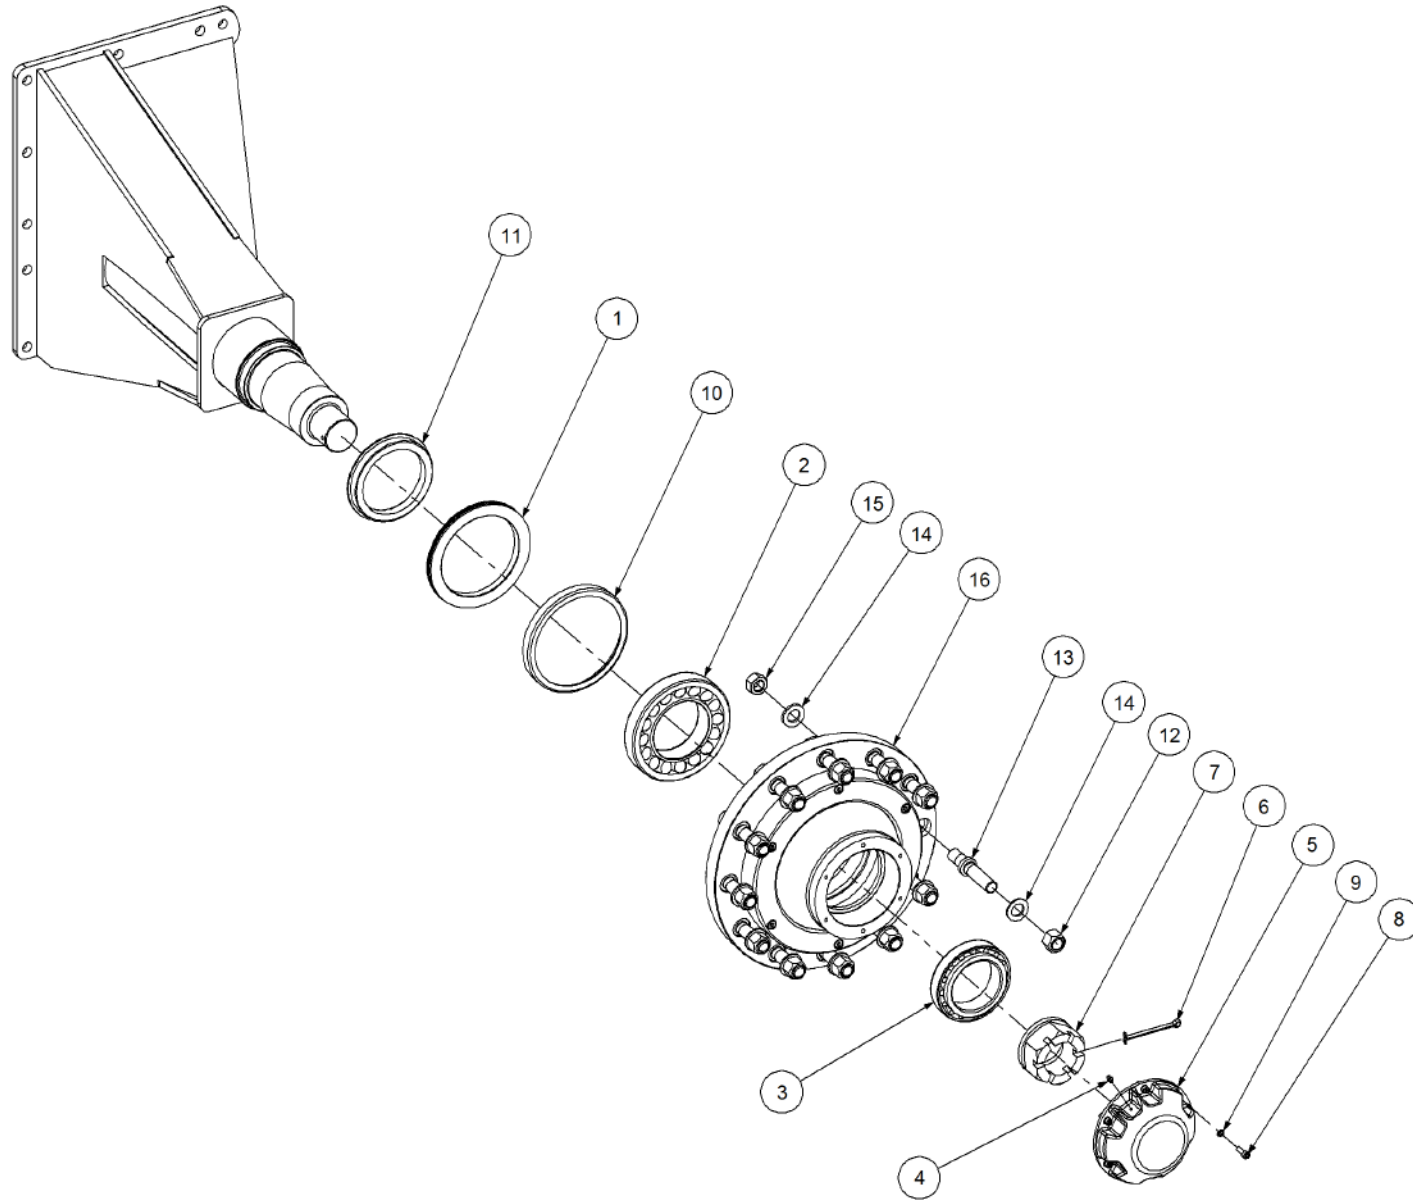

Key	Part Number	Description	Qty
-----	-------------	-------------	-----

P/N 241176001

Axle Hub & Stub - Lazy - 20T (12 Stud) x 3.5m

Key	Part Number	Description	Qty
1	139150123	Seal 150 ID	1
2	135030224	Bearing Tapered Roller	1
3	135032021	Bearing Tapered Roller	1
4	111206000	Grease Nipple 1/4" UNF	1
5	139150128	Dust Cap	1
6	092108100	Split Pin M8 x 100	1
7	139150127	Axled Nut Slotted - M70 x 2.0	1
8	060108025	Cap Screw M8 x 25	6
9	087108131	Washer Rib Lock M8	6
10	139150124	Wear Ring	1
11	139150122	Seal Ring	1
12	032162400	Wheel Nut M24 x 2.0	12
13	056240145	Wheel Stud M24 x 2.0	12
14	085424493	Washer - Structural M24 HT	24
15	080132400	Nut M24 x 2.0	12
16	139150125	Hub Assy with Spigot Plate & Set Screws	1