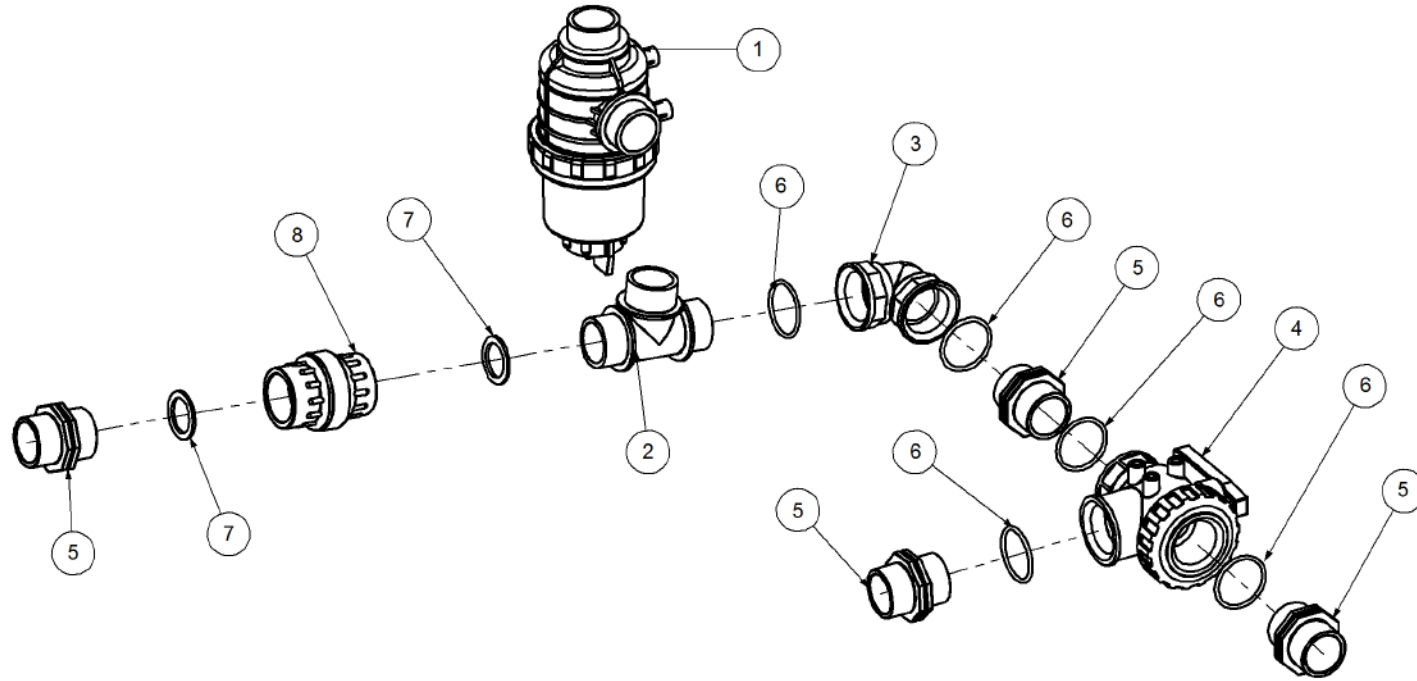

P/N 116130022   Liquid Suction Kit

Key	Part Number	Description	Qty
1	314463	Filter w/- Valve (50 Mesh)	1
2	1312060	Fitting - Tee 1-1/2" BspM x 1-1/2" BspM x 1-1/2" BspM	1
3	1202066	Fitting - Elbow 90° 1-1/2" BspF x 1-1/2" BspF	1
4	4542236	Ball Valve - 3 Way	1
5	2502060	Fitting - Nipple 1-1/2" BspM x 1-1/2" BspM	4
6	G10062	O'ring 47.2 ID	5
7	G40004	Gasket 33 ID	2
8	504015	Check Valve	1

Key	Part Number	Description	Qty