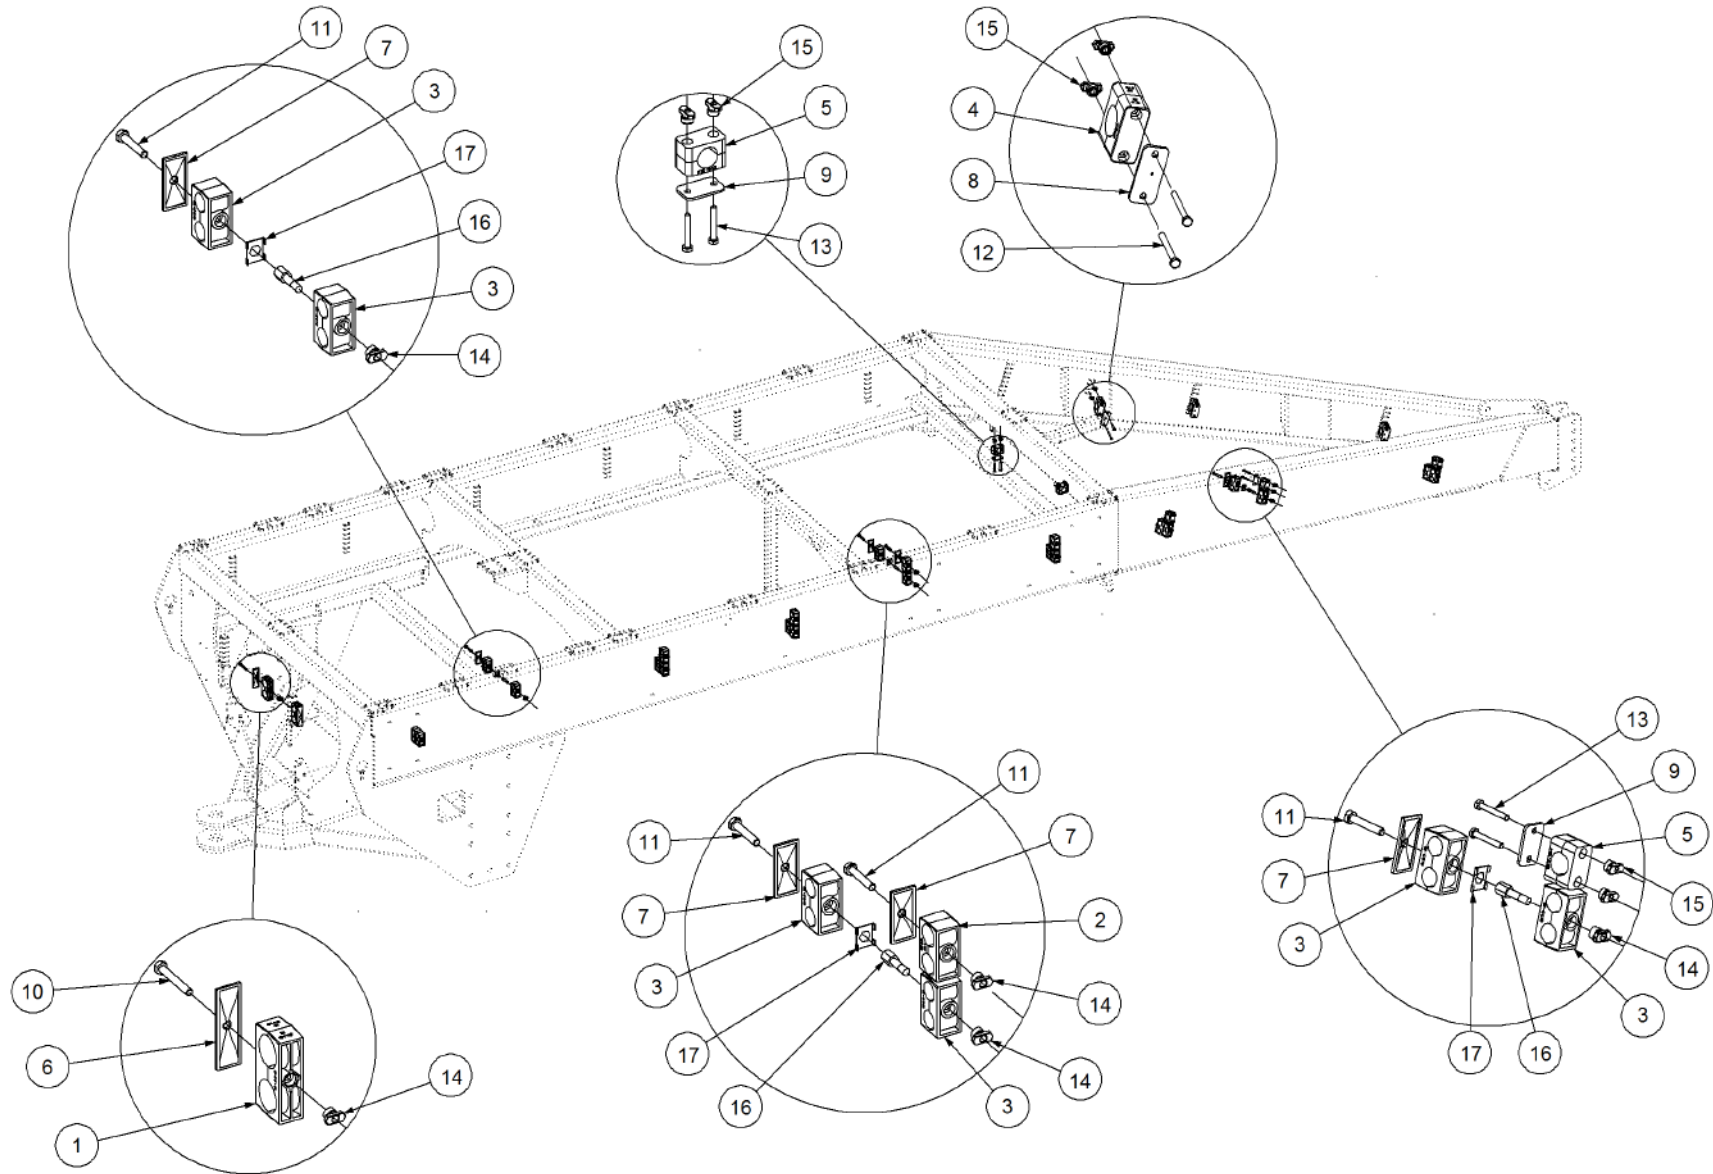

P/N 156590028 Stauff Clamp Kit

P/N 156590028 Stauff Clamp Kit

Key	Part Number	Description	Qty
1	156245380	Clamp Pipe Double 38 Dia	2
2	156243245	Clamp Pipe Double 25.4 Dia	4
3	156243220	Clamp Pipe Double 22 Dia	18
4	156145350	Clamp Pipe Single 35 Dia	3
5	156143254	Clamp Pipe Single 25.4 Dia	5
6	156265000	Clamp Top Plate	2
7	156263000	Clamp Top Plate	13
8	156165000	Clamp Top Plate	3
9	156163000	Clamp Top Plate	5
10	050080608	Bolt Hex Hd M8 x 60	2
11	050080458	Bolt Hex Hd M8 x 45	13
12	050060608	Bolt Hex Hd M6 x 60	6
13	050060408	Bolt Hex Hd M6 x 40	10
14	156180008	Stauff Rail Nut M8	15
15	156180006	Stauff Rail Nut M6	16
16	156330000	Stacking Bolt Double	9
17	156565000	Locking Plate Double	9