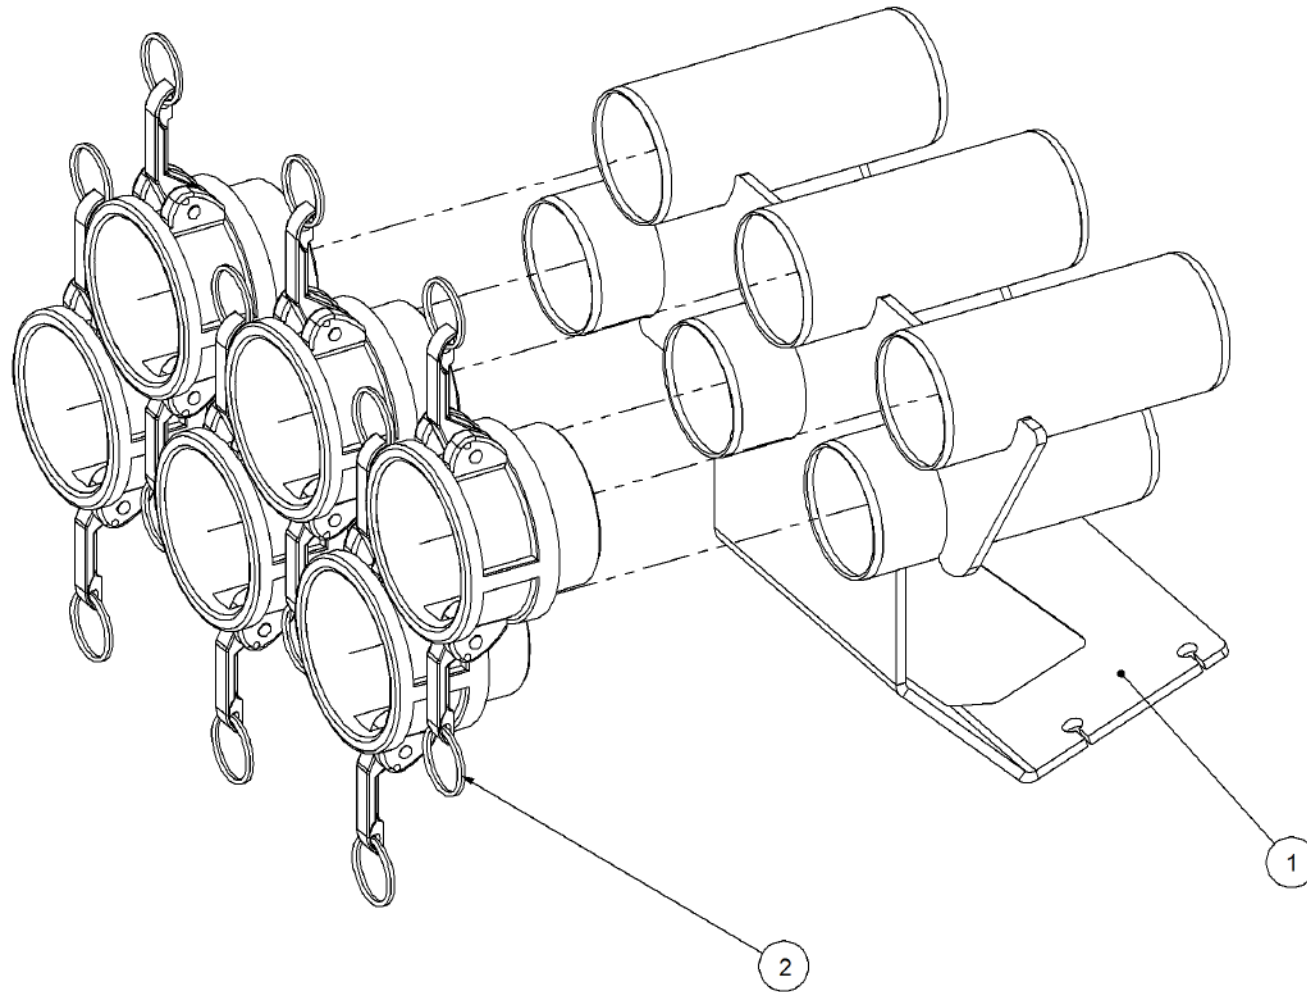

Key	Part Number	Description	Qty
------------	--------------------	--------------------	------------

P/N 212133035 Chassis Kit - TBL 3 Bin

Key	Part Number	Description	Qty	Key	Part Number	Description	Qty
1	212133001	Chassis - TBL 3 Bin	1	33	030130101	Nut 3/8" UNC Nyloc	2
2	212153057	Breakaway & Coupling Assy	1	34	000191505	Bolt Hex Hd 3/4" UNC x 6"	1
3	233360069	Drawbar Pin - 2.5"	1	35	035113250	Flat Washer 1/2" ID	2
4	321191450	Hydraulic Hose Stand	1	36	000130635	Bolt Hex Hd 1/2" UNC x 2-1/2"	1
5	235160011	Jack Foot	1	37	030130131	Nut 1/2" UNC Nyloc	1
6	235160015	Jack Leg	1	38	000130705	Bolt Hex Hd 1/2" UNC x 2-3/4"	18
7	300230120	Hydraulic Cylinder	1	39	085112000	Flat Washer 12 ID	1
8	108000075	Plug - 3" Female	6	40	050120508	Bolt Hex Hd M12 x 50	1
9	196008038	Serial Number Plate	1	41	080121200	Nut M12 Nyloc	1
10	219001001	Bin Pad - Centre Hole	10	42	085110000	Flat Washer 10 ID	8
11	197401320	Bin Rubber - 13 ID x 40 OD x 20	18	43	050100608	Bolt Hex Hd M10 x 60	4
12	212602046	Breakaway Bolt Plate	1	44	080121000	Nut M10 Nyloc	4
13	219000001	Cupped Washer	18				
14	235160008	Hose Stand Washer	1				
15	197116213	Bin Pad	5				
16	BKHG38-1125	Ball Valve Stauff - BKH DN10 G3/8	1				
17	219001002	Bin Pad - End Hole	8				
18	152S89-0612	Fitting - Elbow 90° 3/8"BsptM x 3/4" UnoM	1				
19	234100020	Hitch WA 2 1/2" Heavy - Suit TB	1				
20	115001512	Cable Clamp	7				
21	200401091	Coupling	1				
22	108000130	Plug - 25mm	1				
23	010406025	Cap Screw S-Steel UNC 1/4" x 1"	2				
24	030330061	Nut Nyloc 1/4" UNC S304	2				
25	035306151	Flat Washer 1/4" ID	4				
26	035119380	Flat Washer 3/4" ID	16				
27	094105000	Pop Rivet 3/16" Steel	7				
28	035101238	Flat Washer 1/2" ID	18				
29	059610000	Drive Screw 6g x 3/8"	4				
30	000190638	Bolt Hex Hd 3/4" UNC x 2-1/2"	8				
31	030130191	Nut 3/4" UNC Nyloc	9				
32	000100755	Bolt Hex Hd 3/8" UNC x 3"	2				