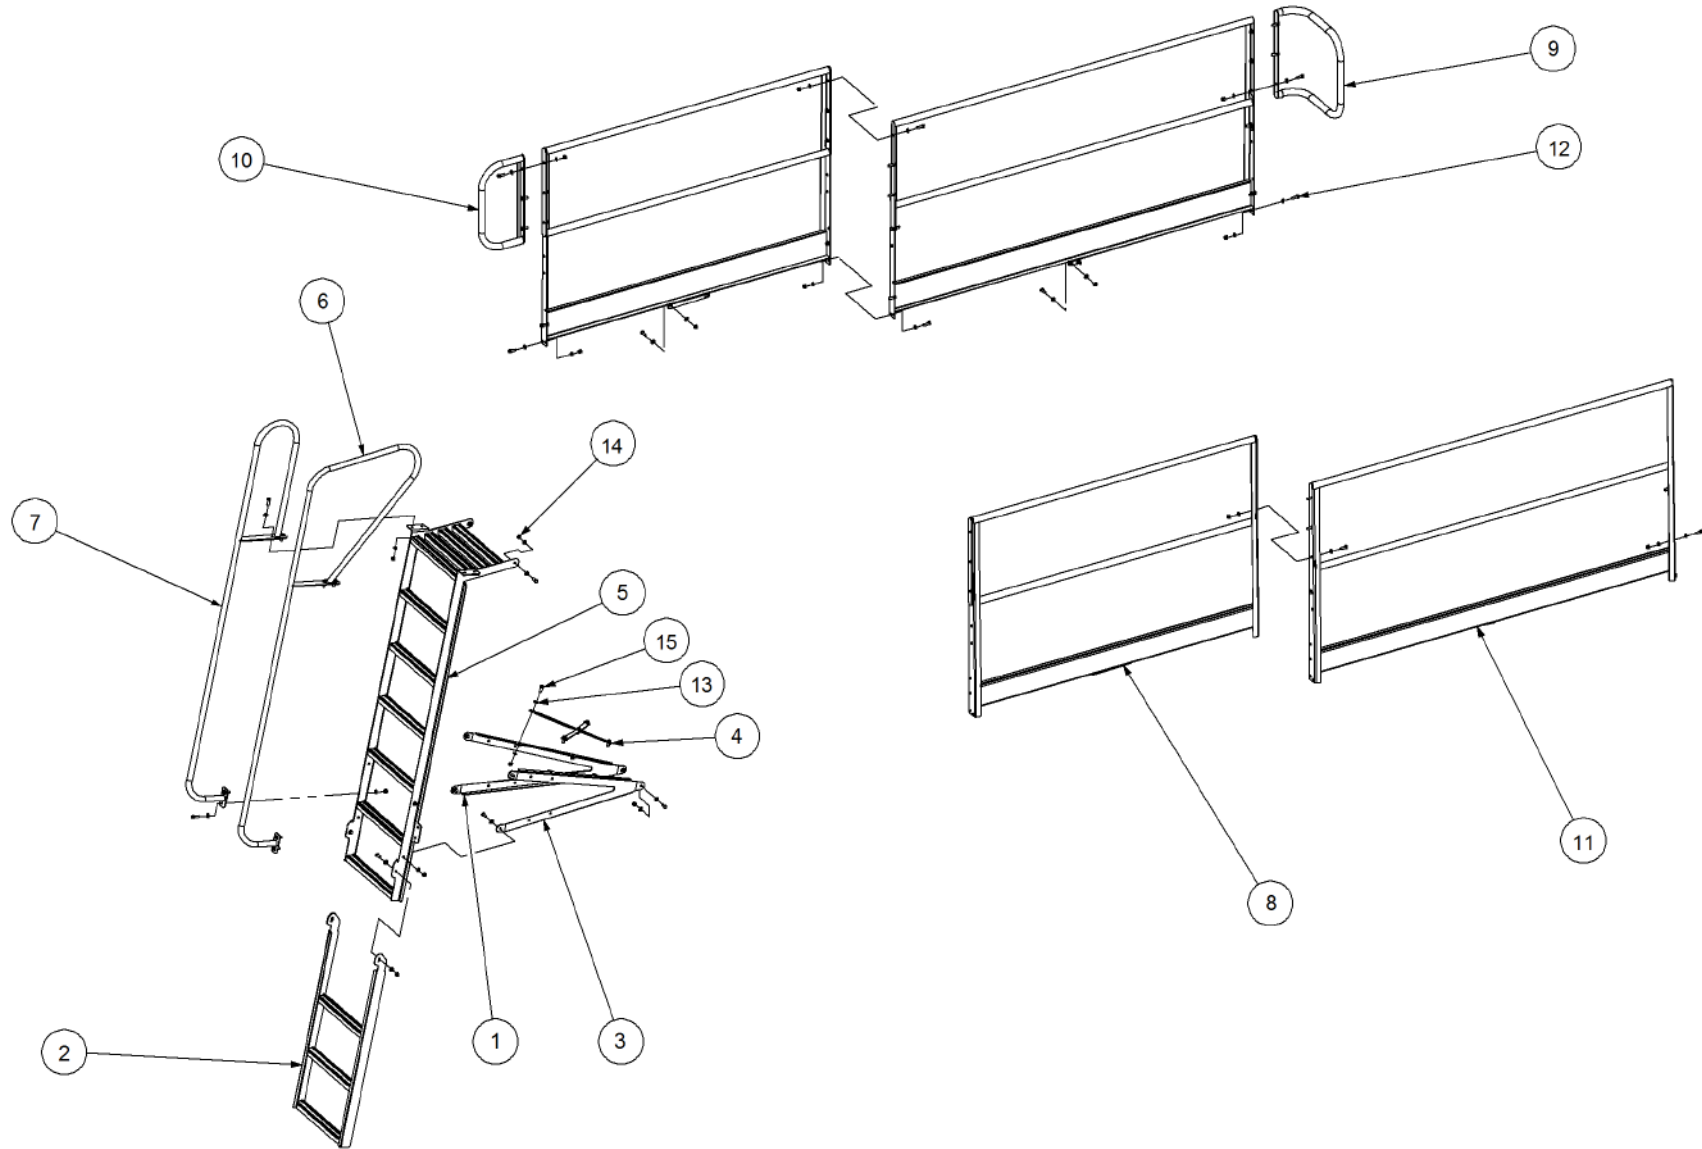

P/N 200173210 Handrail Kit - 17000 3 Bin

Key	Part Number	Description	Qty
1	202173001	Ladder Stay - LH	1
2	202120001	Ladder Extension - 3 Step	1
3	202173002	Ladder Stay - RH	1
4	202600006	Ladder Cross Stay	2
5	202125001	Ladder	1
6	202602004	Ladder Handrail - RH	1
7	202602005	Ladder Handrail - LH	1
8	206173005	Handrail Assy	2
9	206602052	Handrail End - Return	1
10	206602053	Handrail End - Straight	1
11	206602081	Handrail Assy	2
12	050100308	Bolt Hex Hd M10 x 30	31
13	085110000	Flat Washer 10 ID	92
14	080121000	Nut M10 Nyloc	46
15	050100258	Bolt Hex Hd M10 x 25	15

Key	Part Number	Description	Qty