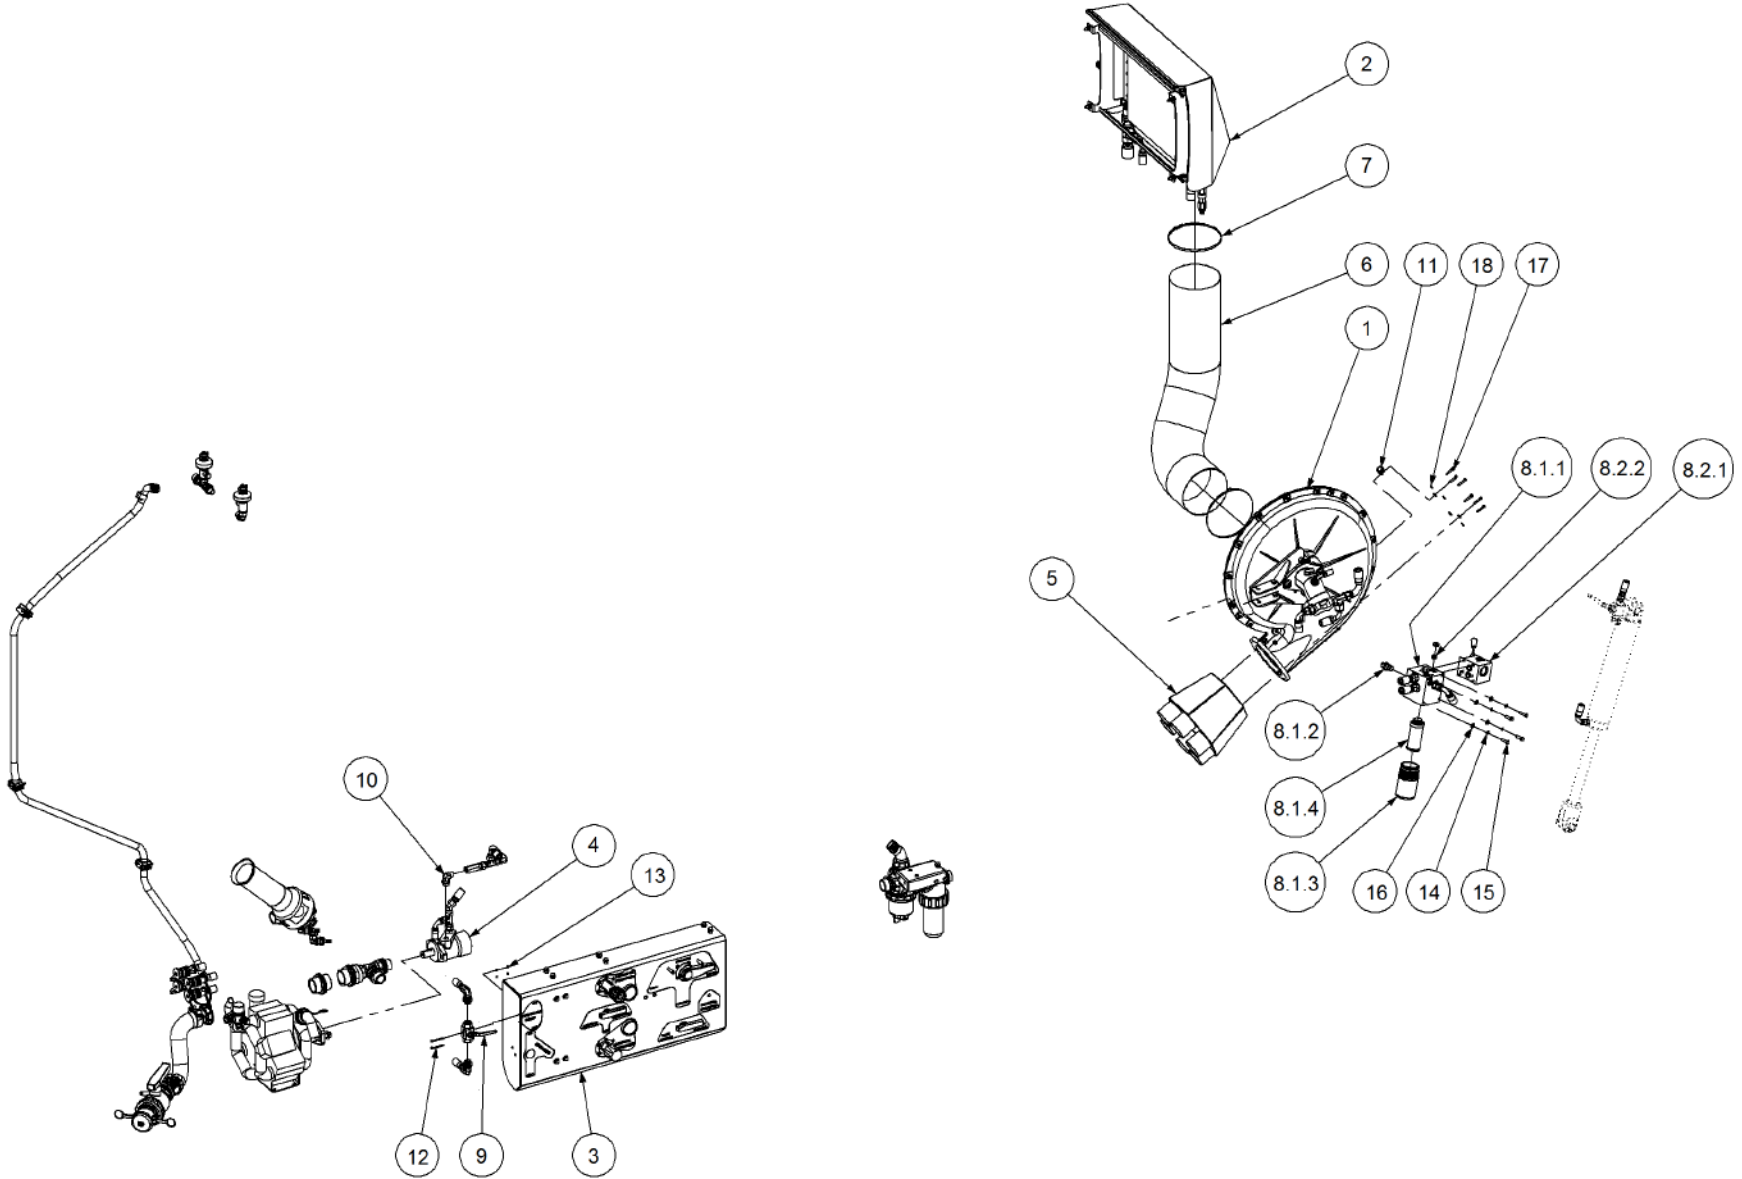

P/N 250000138

Blower Kit - Rexroth w/- Diverter Valve

Key	Part Number	Description	Qty
1	251902000	Blower - Rexroth	1
2	205600010	Cooler Assy	1
3	200401156	Liquid Fertilizer Control Kit - TB	1
4	150000178	Hydraulic Hose & Fittings Kit - TBL	1
5	259602000	Blower Outlet - 6 Outlet	1
6	205001000	Hose - 8" Nyladuct	1
7	101178229	Hose Clamp - 178 - 229	2
8	254000006	Anti Cavity Manifold & Diverter Valve	1
8.1	254000002	Anti Cavity Manifold	1
8.1.1	161000003	Anti Cavity Manifold	1
8.1.2	161000005	HI-VT Indicator	1
8.1.3	254000001	Filter Bowl	1
8.1.4	159424400	Filter Element	1
8.2	254000003	Diverter Valve	1
8.2.1	161000004	Diverter Valve 6 Bolt Version	1
8.2.2	013451313	Fitting - Plug 1/4" BsppM	1
9	BKHG12-1123M	Ball Valve 1/2" BSP	1
10	152S89-0614	Fitting - Elbow 90° 3/8" BsptM x 7/8" UnoM	1
11	115001351	Cable Clamp 18mm	1
12	058040505	Bolt Hex Hd M4 x 50 S/Steel	2
13	080310041	Nut M4 S/Steel	4
14	086108000	Spring Washer 8 ID	4
15	050080308	Bolt Hex Hd M8 x 30	4
16	085108000	Flat Washer 8 ID	4
17	010106032	Cap Screw 1/4" UNC x 1-1/4"	6
18	035106151	Flat Washer 1/4" ID	6

Key	Part Number	Description	Qty