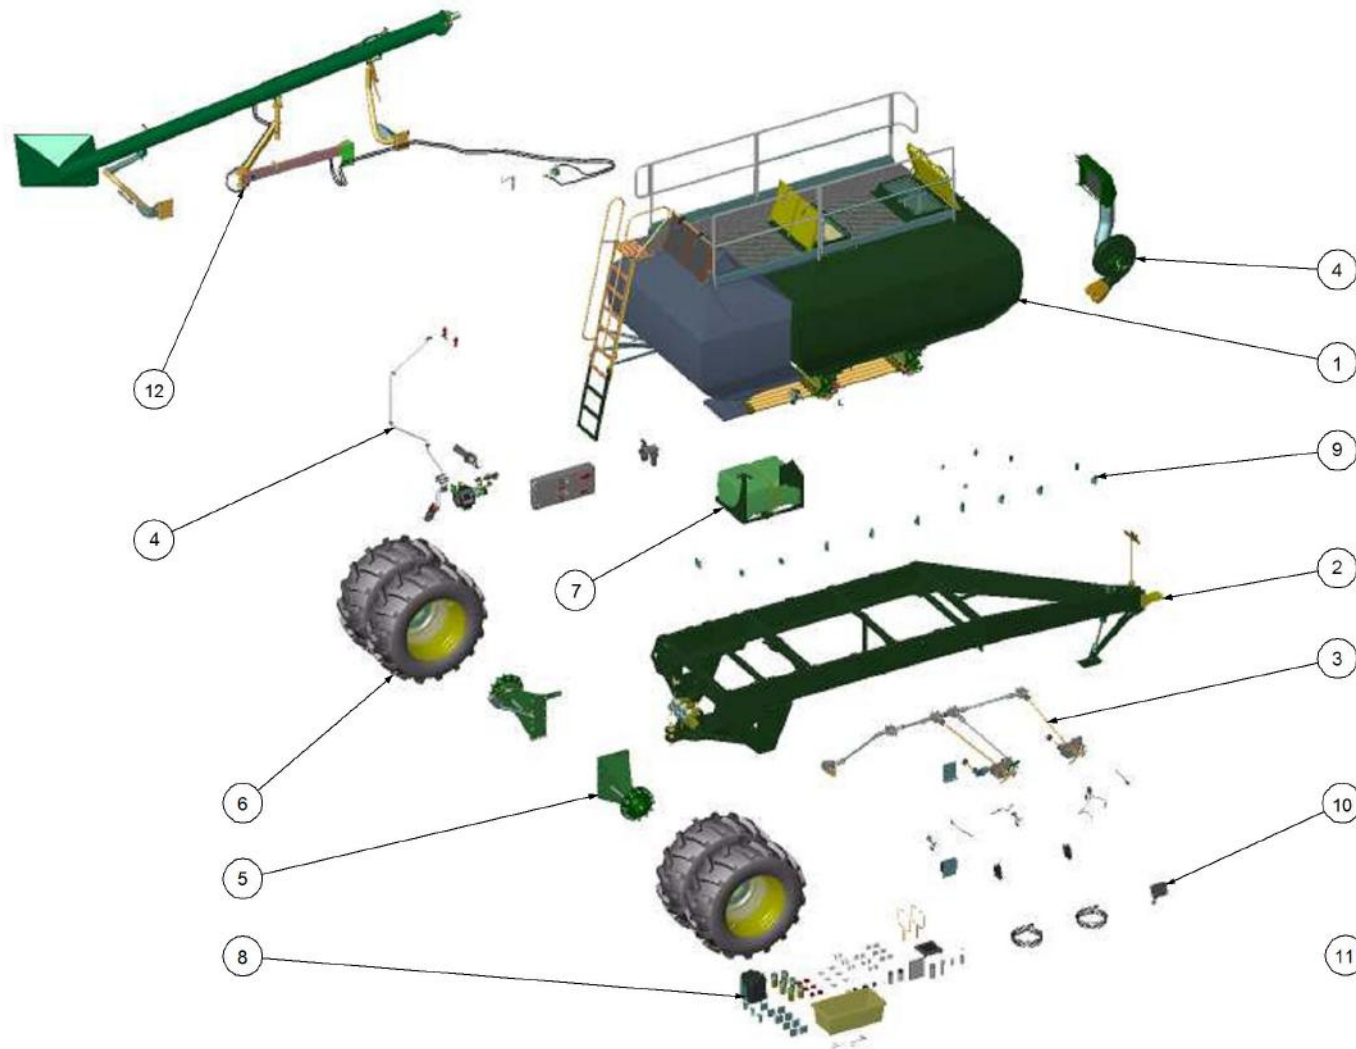

Simplicity
A U S T R A L I A

Parts Manual

TBL - Liquid Trailed Between Air Seeder

17000 TBL3

P/N 17000 TBL3

17000 TBL 3 Bin Air Seeder

Key	Part Number	Description	Code
1	200173000	Bin Assembly - 17000 3 Bin Liquid - Single Agitator	(Std)
2	212133035	Chassis Kit - TBL 3 Bin	(Std)
3	290133004	Drive Kit - Linear Control	(Std)
4	250000038	Blower Kit - Rexroth	(Std)
4	250000138	Blower Kit - Rexroth w/- Diverter Valve	(Opt)
4	250000033	Blower Kit - Volvo	(Opt)
4	250000133	Blower Kit - Volvo w/- Diverter Valve	(Opt)
4	200401156	Liquid Fertilizer Control Kit - TB	(Std)
5	248176000	Axle Hub & Stub Kit - 20T (12 stud) x 3.5m	(Std)
6	248000022	Wheel Kit - 600/70R34 Tyre - 12 Stud - Dual	(Std)
7	212133050	Clean Water Tank Assembly - Flush Squat	(Std)
8	291600003	Dispatch Kit - Ground Drive	(Std)
9	156590028	Stauff Clamp Kit Liquid TB 17000	(Std)
10	290102004	Monitor & Harness Kit - Eagle 2 Bin w/- Actuator	(Std)
10	290102002	Monitor & Harness Kit - X20 2 Bin w/- Actuator	(Opt)
11	196612002	Decal '12000' Simplicity 1000 x 400mm	(Std)
11	196016050	Decal 'Liquid' 160 x 500mm Wide (Yellow)	(Std)
11	196042516	Decal Kit - Airseeder Safety	(Std)
11	196015020	Decal 'Wheat Sheaf Logo' 150 x 200	(Std)
12	266153000	Auger Kit 8" x 6m Suit 15000 TBL - LH	(Opt Extra)
12	266155000	Auger Kit 9" x 6m Suit 15000 TBL - LH	(Opt Extra)