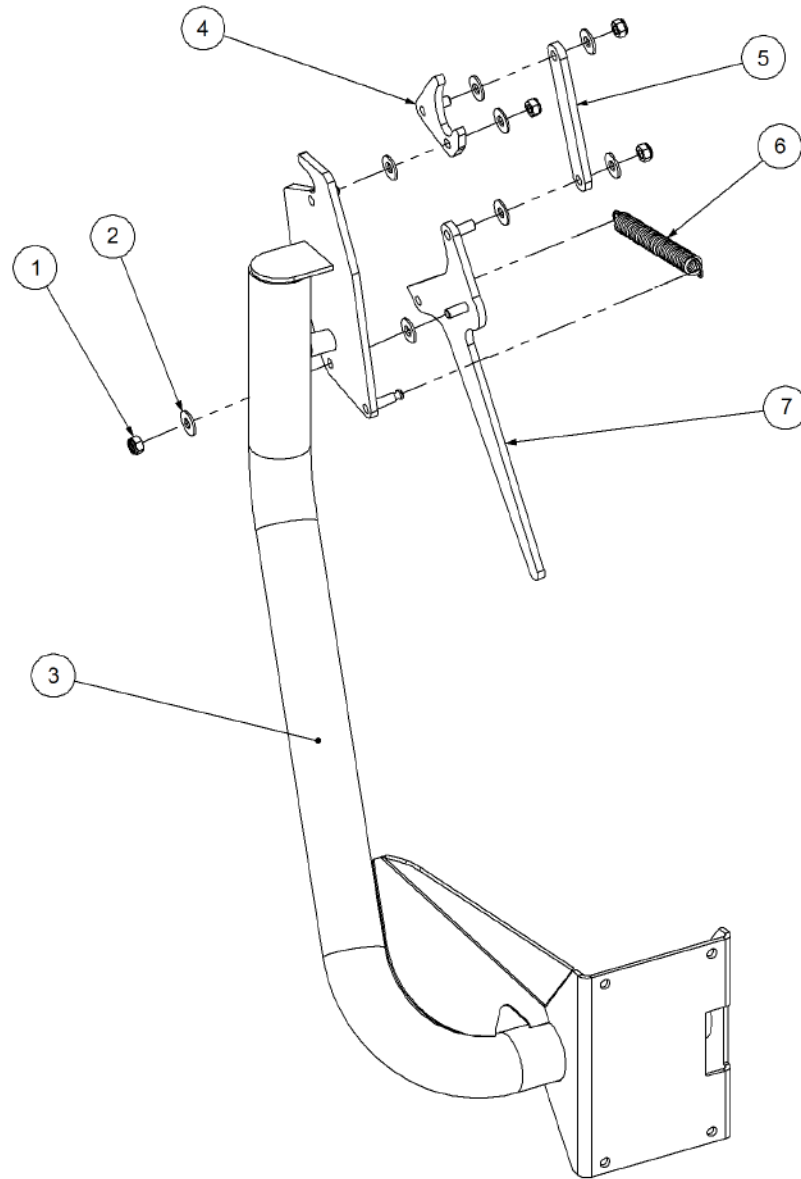

P/N 260153004 Front Mount Arm - LH

P/N 260153004

Front Mount Arm - LH

Key	Part Number	Description	Qty
1	080121200	Nut M12 Nyloc	4
2	035113250	Flat Washer 1/2" ID	8
3	260153005	Front Mount - LH	1
4	260153025	Front Support Grab	1
5	260902013	Link Plate	1
6	124225175	Spring - Tension	1
7	260153032	Latch Handle - LH	1

Key	Part Number	Description	Qty