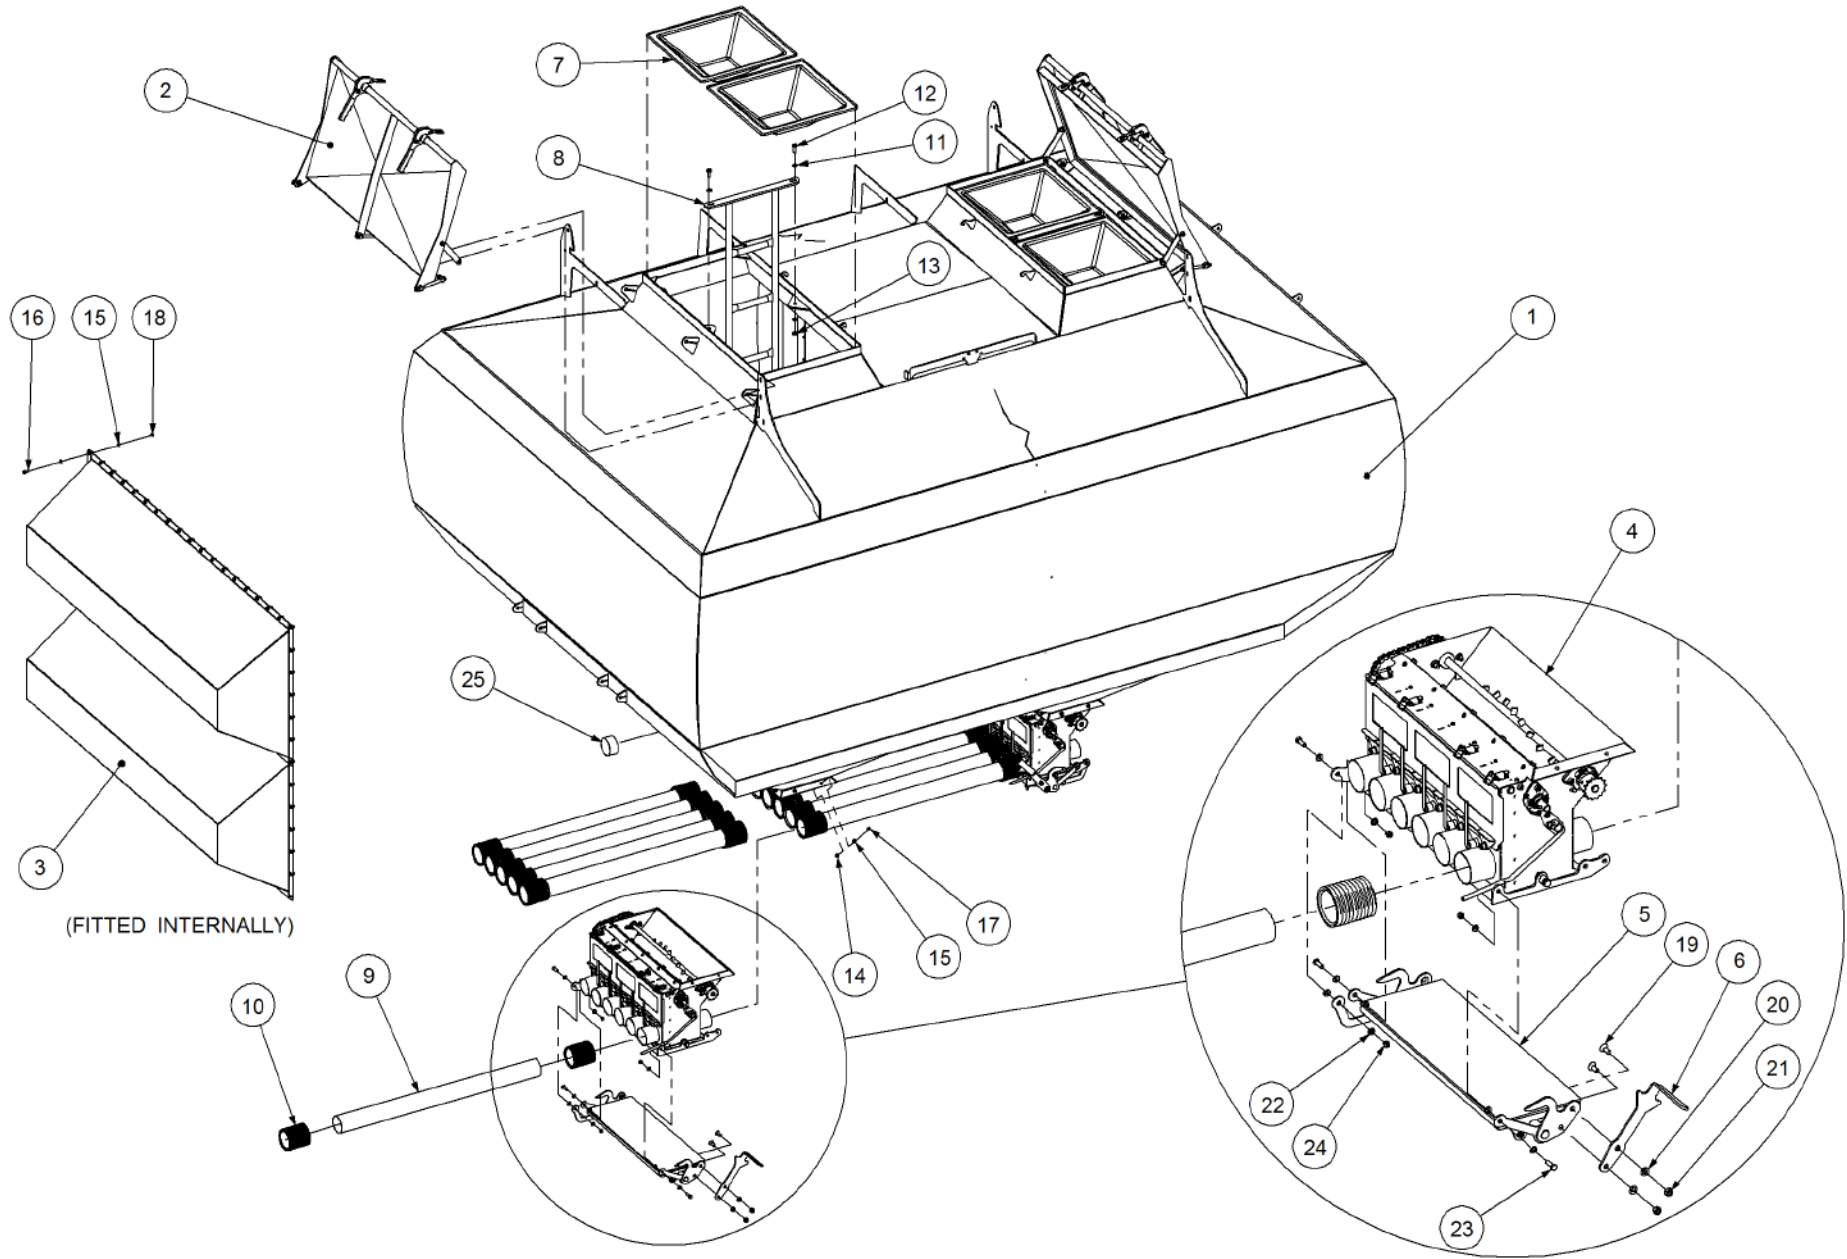

P/N 200122250

Bin Sub Assembly - 12000 2 Bin

Key	Part Number	Description	Qty
1	200122001	Bin - 12000 2 Bin	1
2	203900000	Lid Assy - Large	2
3	207122001	Bin Divider	2
4	208600001	Metering Unit Assy - 6 Way (less Bottom Door)	2
5	208600023	Bottom Door & Shaft - 6 Way	2
6	208400065	Metering Unit Bottom Door Handle	2
7	203155001	Wire Basket	4
8	202121001	Ladder	2
9	208000980	Metering Unit Flow Thru Tube	12
10	208000090	Joiner Hose	24
11	085110000	Flat Washer 10 ID	8
12	050100308	Bolt Hex Hd M10 x 30	4
13	080121000	Nut M10 Nyloc	4
14	030110061	Nut 1/4" UNC	29
15	035106151	Flat Washer 1/4" ID	204
16	000060195	Bolt Hex Hd 1/4" UNC x 3/4"	88
17	010106012	Cap Screw 1/4" UNC x 1/2"	28
18	030130061	Nut 1/4" UNC Nyloc	77
19	012110025	Cap Screw Csk Hd 3/8" UNC x 1"	4
20	035110191	Flat Washer 3/8" ID	4
21	030130101	Nut 3/8" UNC Nyloc	4
22	035108161	Flat Washer 5/16" ID	18
23	000080255	Bolt Hex Hd 5/16" UNC x 1"	6
24	030130081	Nut 5/16" UNC Nyloc	6
25	197000762	Blank Off Cap 3" Black	4

Key	Part Number	Description	Qty