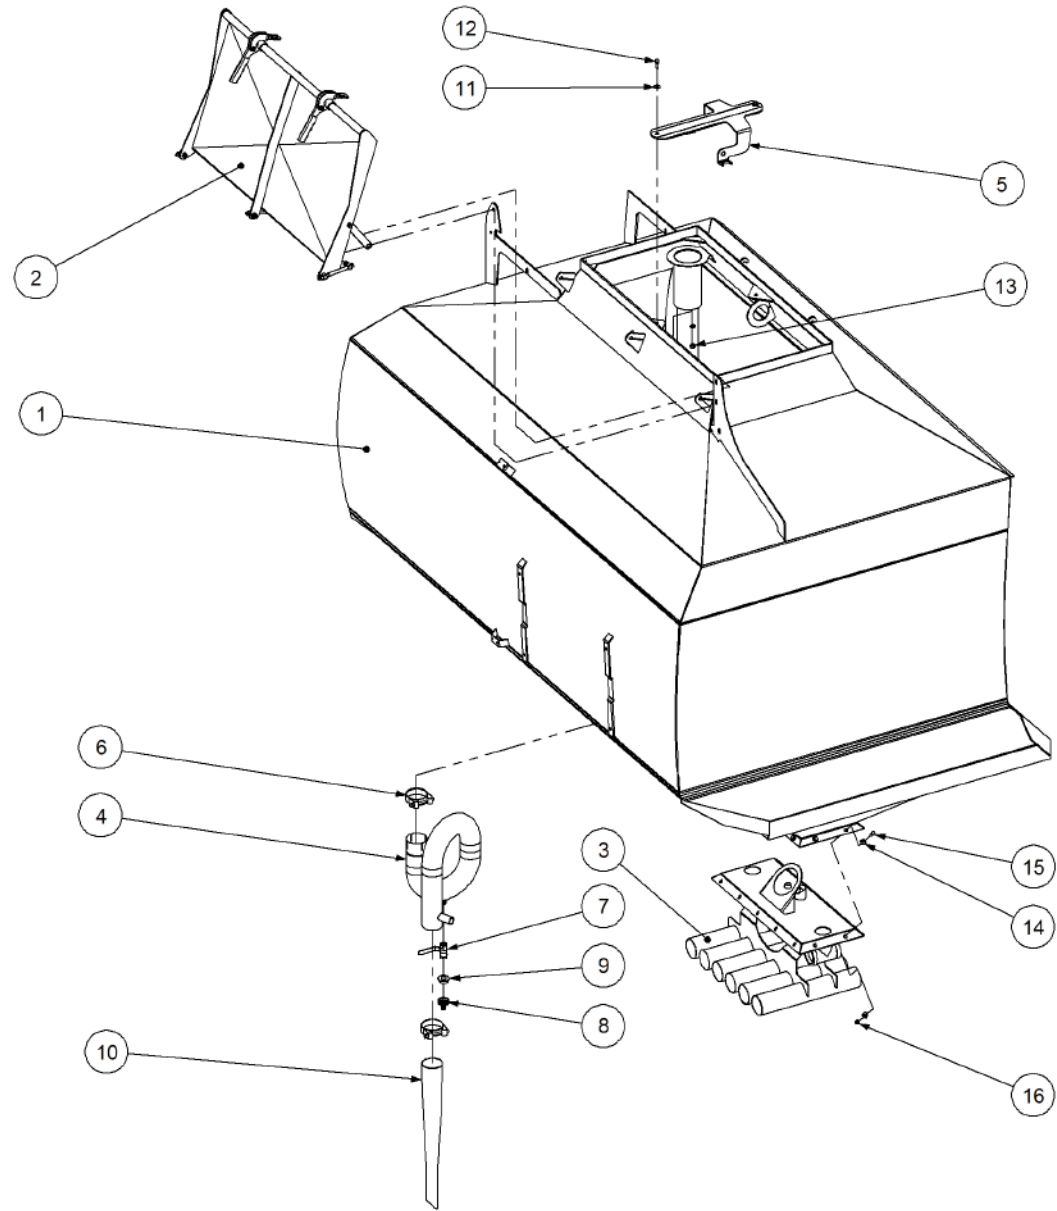

Key	Part Number	Description	Code
-----	-------------	-------------	------

P/N 200173000

Bin Assembly - 17000 3 Bin Liquid - Single Agitator

Key	Part Number	Description	Qty
1	200122250	Bin Sub Assembly - 12000 2 Bin	1
2	200501251	Bin Sub Assembly - 5000 1 Bin - Single Agitator	1
3	200173210	Handrail Kit - 17000 3 Bin	1
4	200173215	Walkway Kit - 17000 3 Bin	1

Key	Part Number	Description	Qty
-----	-------------	-------------	-----

P/N 200501251

Bin Sub Assembly - 5000 1 Bin - Single Agitator

Key	Part Number	Description	Qty
1	200501001	Bin - 5000 1 Bin	1
2	203401000	Lid Assy - Large - S/Steel	1
3	200401025	Lid Assy - Bottom	1
4	200401065	Overflow Loop	1
5	200401029	Large Lid Brace	1
6	100174079	Hose Clamp - Mikalor 74 - 79 - S/Steel	2
7	197000112	Ball Valve - S/Steel	1
8	197000902	Fitting - Nut 18mm	1
9	197002515	Fitting - Reducer	1
10	200401086	Overflow Hose	1
11	085310000	Flat Washer 10 ID S/Steel	4
12	058100255	Bolt Hex Hd M10 x 25 S/Steel	2
13	080321000	Nut M10 Nyloc S/Steel	2
14	085308000	Flat Washer 8 ID S/Steel	28
15	058080205	Bolt Hex Hd M8 x 20 S/Steel	14
16	080320800	Nut M8 Nyloc S/Steel	14