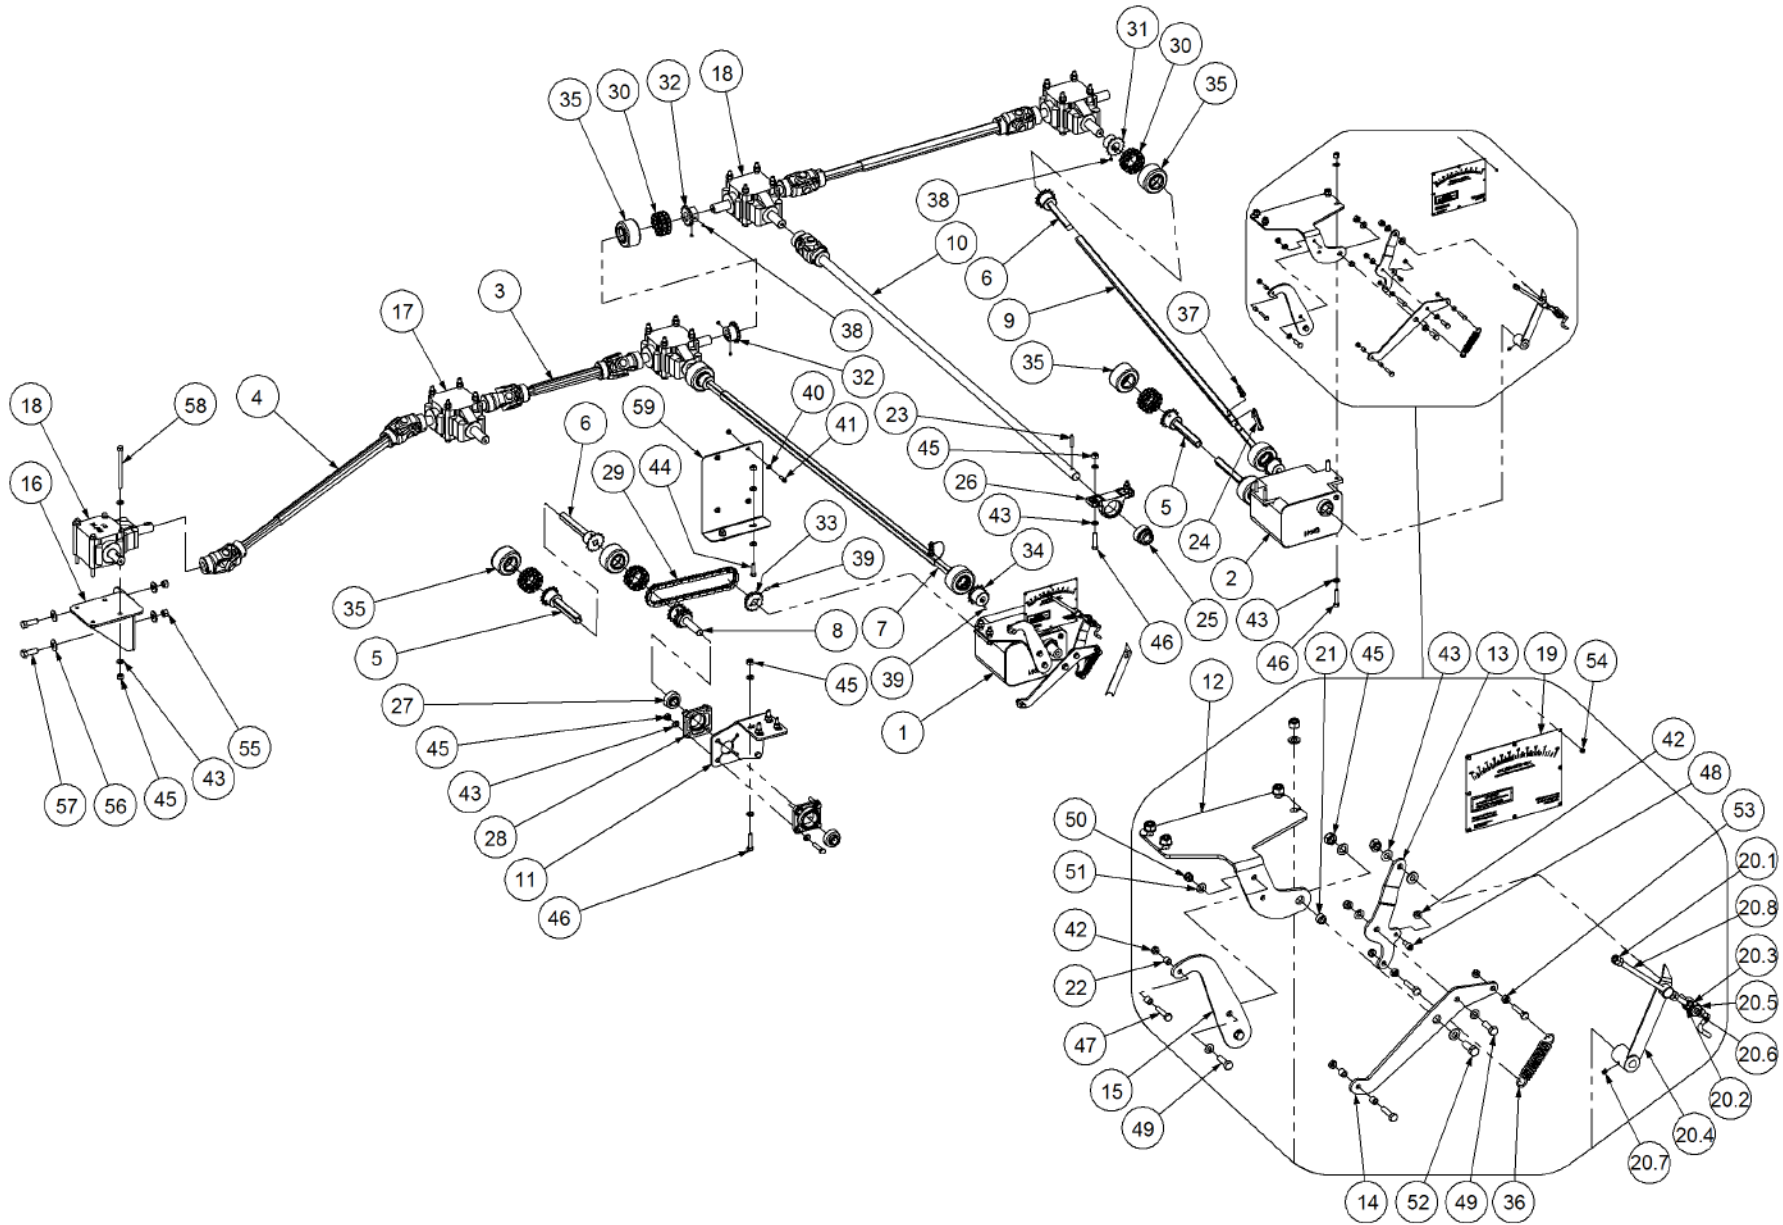

P/N 290133004 Drive Kit - Linear Control

P/N 290133004 Drive Kit - Linear Control

Key	Part Number	Description	Qty	Key	Part Number	Description	Qty
1	130000410	Zero Max QX41 Gear Box	1	28	136620401	Bearing Housing	2
2	290000030	Zero Max QX41 w/- Sprockets & Shafts	1	29	290133101	Chain Assy 1/2" AS Simplex (49 L + CL + OL)	1
3	131210490	Drive Shaft & Universal	1	30	125412120	Chain 1/2" BS Duplex 13L	7
4	131210720	Drive Shaft & Universal	2	31	290000034	Sprocket (Plastic) 1/2" BS x 14T - 25 ID	2
5	290000009	Drive Tube w/- Sprocket - 150 Lg	2	32	127120141	Sprocket (Steel) 1/2"BS x 14T - 25 ID	2
6	290000007	Drive Shaft w/- Sprocket - 170 Lg	3	33	290131405	Sprocket (Plastic) 1/2" BS x 14T - 3/4" ID	1
7	290000011	Drive Shaft w/- Sprocket	1	34	290000032	Sprocket (Plastic) 1/2" BS x 14T - 5/8" ID	1
8	290603060	Layshaft w/- Sprockets - 135 Lg	1	35	131000004	Chain Boot	7
9	290601080	Drive Tube	2	36	124148050	Spring - Tension	2
10	290602055	Crank Shaft w/- Universal	1	37	124112032	Spring - Compression	2
11	290000054	Layshaft Mnt Brkt With Tensioner - Quad Bin WA	1	38	013110606	Grub Screw 1/4" UNC x 1/4"	6
12	209601002	Actuator Base Plate	2	39	013110613	Grub Screw 1/4" UNC x 1/2"	2
13	209601005	Actuator Spring Arm	2	40	035106151	Flat Washer 1/4" ID	4
14	209601003	Actuator Main Arm	2	41	010106019	Cap Screw 1/4" UNC x 3/4"	4
15	209601004	Actuator Top Arm	2	42	030130061	Nut 1/4" UNC Nyloc	14
16	212602022	Gearbox Mount	1	43	035110191	Flat Washer 3/8" ID	88
17	130010111	Gearbox - Ratio 3.25:1	3	44	000100325	Bolt Hex Hd 3/8" UNC x 1-1/4"	2
17.1	130025477	Seal 25 ID - Gearbox	3	45	030130101	Nut 3/8" UNC Nyloc	44
18	130010006	Gearbox - Ratio 1:1	2	46	000100445	Bolt Hex Hd 3/8" UNC x 1-3/4"	18
18.1	130025477	Seal 25 ID - Gearbox	3	47	000060325	Bolt Hex Hd 1/4" UNC x 1-1/4"	8
19	192017514	Calibration Dial	2	48	010106012	Cap Screw 1/4" UNC x 1/2"	2
20	209601001	Linear Calibration Adjustment Kit	2	49	000080255	Bolt Hex Hd 5/16" UNC x 1"	6
20.1	030110081	Nut 5/16" UNC	6	50	030130081	Nut 5/16" UNC Nyloc	6
20.2	030130081	Nut 5/16" UNC Nyloc	1	51	035108161	Flat Washer 5/16" ID	12
20.3	035108161	Flat Washer 5/16" ID	2	52	000100255	Bolt Hex Hd 3/8" UNC x 1"	2
20.4	209600005	Calibration Indicator	1	53	030110061	Nut 1/4" UNC	4
20.5	290601007	Screw Swivel	1	54	094103001	Pop Rivet 1/8" Aluminium	16
20.6	111206000	Grease Nipple 1/4" UNF	1	55	030130131	Nut 1/2" UNC Nyloc	2
20.7	013110606	Grub Screw 1/4" UNC x 1/4"	2	56	035113250	Flat Washer 1/2" ID	4
20.8	209600001	Indicator Adjusting Screw	1	57	000130385	Bolt Hex Hd 1/2" UNC x 1-1/2"	2
21	208400076	Indent Plate Spacer - 4 Way	2	58	000101255	Bolt Hex Hd 3/8" UNC x 5"	20
22	209601006	Bush	8	59	214602044	Chassis Mount - KEE Control Unit	1
23	090106038	Roll Pin 1/4" x 1-1/2"	1				
24	095306050	Lynch Pin 1/4"	2				
25	135520525	Bearing - 1" ID	1				
26	136420500	Bearing Housing - Pillow Block	1				
27	135420412	Bearing - 3/4" ID	2