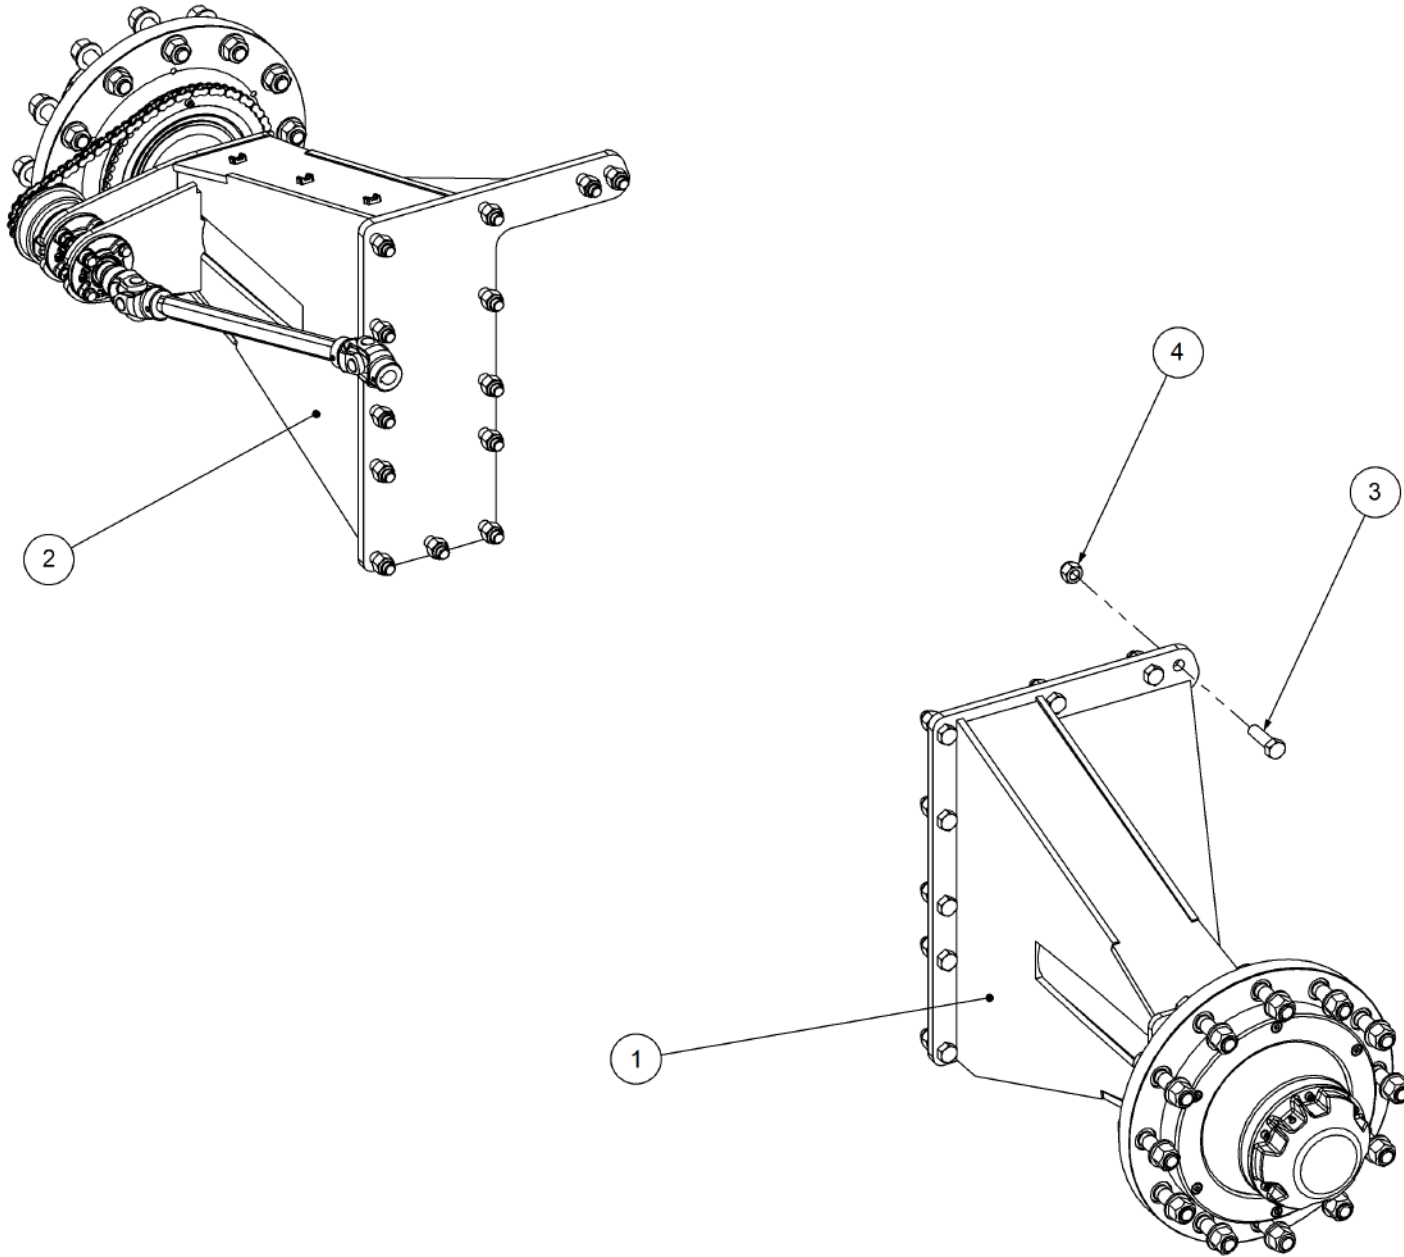

P/N 150000178 Hydraulic Hose & Fittings Kit - TBL

Key	Part Number	Description	Qty	Key	Part Number	Description	Qty
1	150000179	Hyd Hose 1/2" DWB x 10268 Lg	4	33	1524010-3P	Coupling Q/R Male (poppet) - 3/8" NptF	1
2	150000180	Hyd Hose 5/8" DWB x 1677 Lg	1	34	1525205-4M	Dust Plug - 1/2" 4000 Ser	4
3	150000181	Hyd Hose 5/8" DWB x 1679 Lg	1	35	1525209-6	Dust Cap - 1"	1
4	150000182	Hyd Hose 3/8" SWB x 5558 Lg	1	36	1525209-3M	Dust Cap - 3/8"	1
5	150000183	Hyd Hose 1/2" DWB x 3069 Lg	1	37	15210R6X-S	Fitting - Tee 7/8" JicM x 7/8" JicM x 7/8" JicF	2
6	150000184	Hyd Hose 1/2" DWB x 3569 Lg	1				
7	150000011	Hyd Hose 3/4" SWB x 1509 Lg	1				
8	150000186	Hyd Hose 1" SWB x 6319 Lg	1				
9	150000187	Hyd Hose 1/2" SFB x 1053 Lg	1				
10	150000188	Hyd Hose 5/8" DWB x 4174 Lg	1				
11	150000189	Hyd Hose 5/8" DWB x 6079 Lg	1				
12	150000190	Hyd Hose 5/8" DWB x 9573 Lg	1				
13	150000035	Hyd Hose 1/2" DWB x 618 Lg	1				
14	150000034	Hyd Hose 1/2" DWB x 378 Lg	1				
15	1528010-4	Coupling Q/R Male - 1/2" NptF	8				
16	1525209-4M	Dust Cap - 1/2"	8				
17	15210F5OX-S	Fitting - Connector 7/8" JicM x 7/8" UnoM	4				
18	15210-6F3MX-S	Fitting - Connector 7/8" JicM x 3/8" BsptM	1				
19	15210V6X-S	Fitting - Elbow 45° 7/8" JicM x 7/8" JicF	1				
20	15210C4OMX-S	Fitting - Elbow 90° 7/8" JicM x 1/2" BsppM	2				
21	152FFP38	Valve Burst 3/8"	1				
22	15210C6X-S	Fitting - Elbow 90° 7/8" JicM x 7/8" JicF	1				
23	158045260	Hydraulic Motor 2.7CI	1				
24	15216R6X-S	Fitting - Tee 1-5/16" JicM x 1-5/16" JicM x 1-5/16" JicF	1				
25	1528F5OX-S	Fitting - Connector 3/4" JicM x 3/4" UnoM	1				
26	1528F3MX-S	Fitting - Connector 3/4" JicM x 3/8" BsptM	1				
27	15216-12F5OX-S	Fitting - Connector 1-5/16" JicM x 1-1/16" UnoM	1				
28	152JB7037	Fitting - Tee 1/2" BsppF x 1-1/16" JicM x 1-1/16" UnoM	1				
29	1526HP5ON-S	Fitting - Plug 9/16" UnoM	2				
30	1524250-4	Coupling Q/R Female - 1/2" NptF	4				
31	1524010-6PBSPP	Coupling Q/R Male - 1" BsppF	1				
32	15216-12TRTX-S	Fitting - Reducer 1-1/16" JicM x 1-5/16" JicF	1