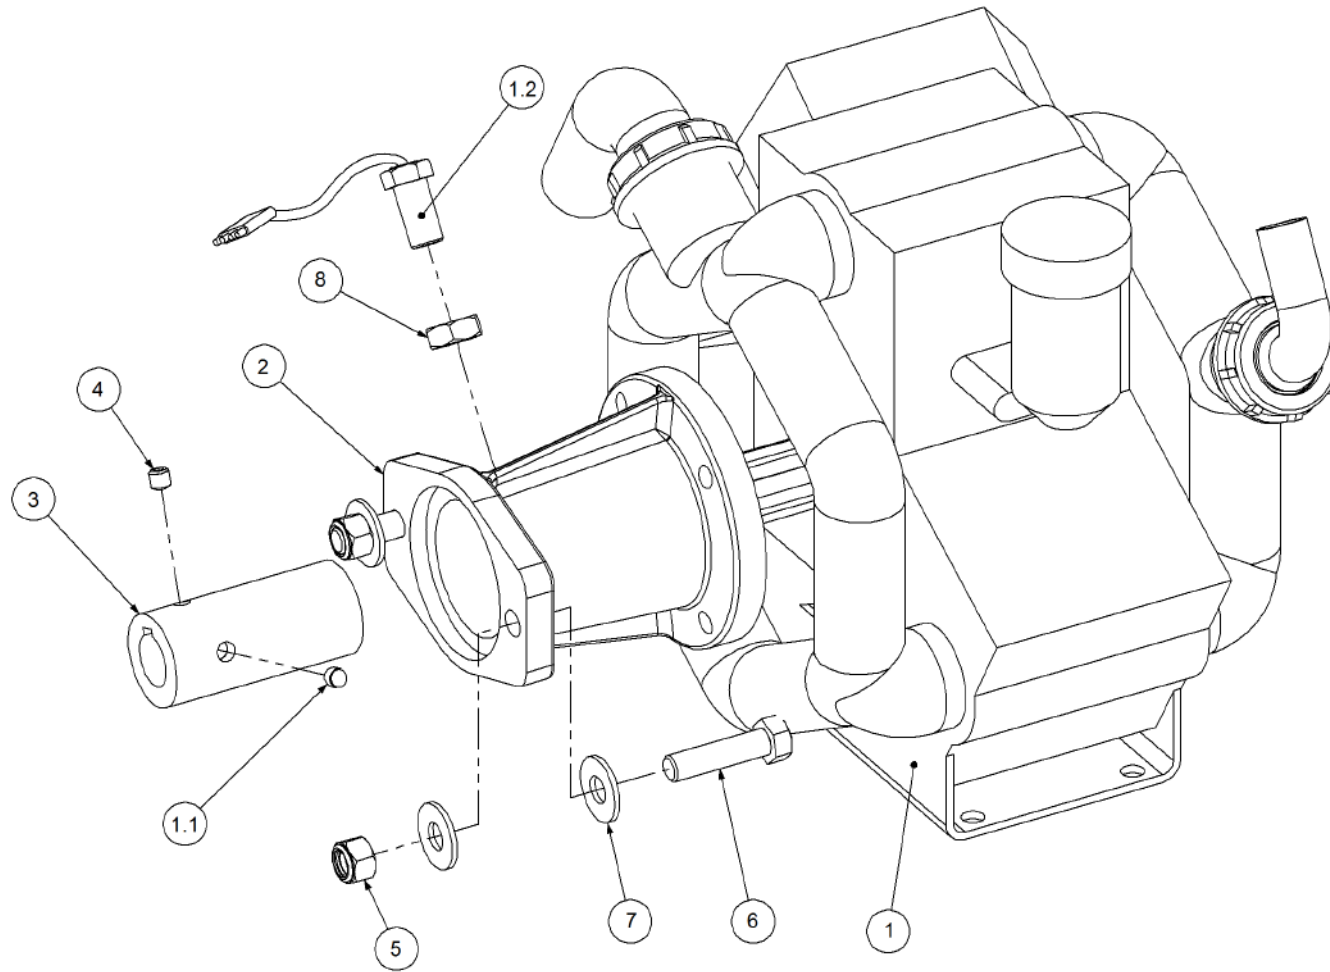

P/N 209501000 Pump Kit

Key	Part Number	Description	Qty
1	116130002	Liquid Pump	1
1.1	193000014	Magnet	1
1.2	116900755	Sensor - Fan	1
2	209501002	Bell Housing w/- Sensor Hole	1
3	209501003	Collar - Machined	1
4	013111010	Grub Screw 3/8" UNC x 3/8"	1
5	030130131	Nut 1/2" UNC Nyloc	2
6	000130505	Bolt Hex Hd 1/2" UNC x 2"	2
7	035113250	Flat Washer 1/2" ID	4
8	032120161	Lock Nut 5/8" UNF	1

Key	Part Number	Description	Qty