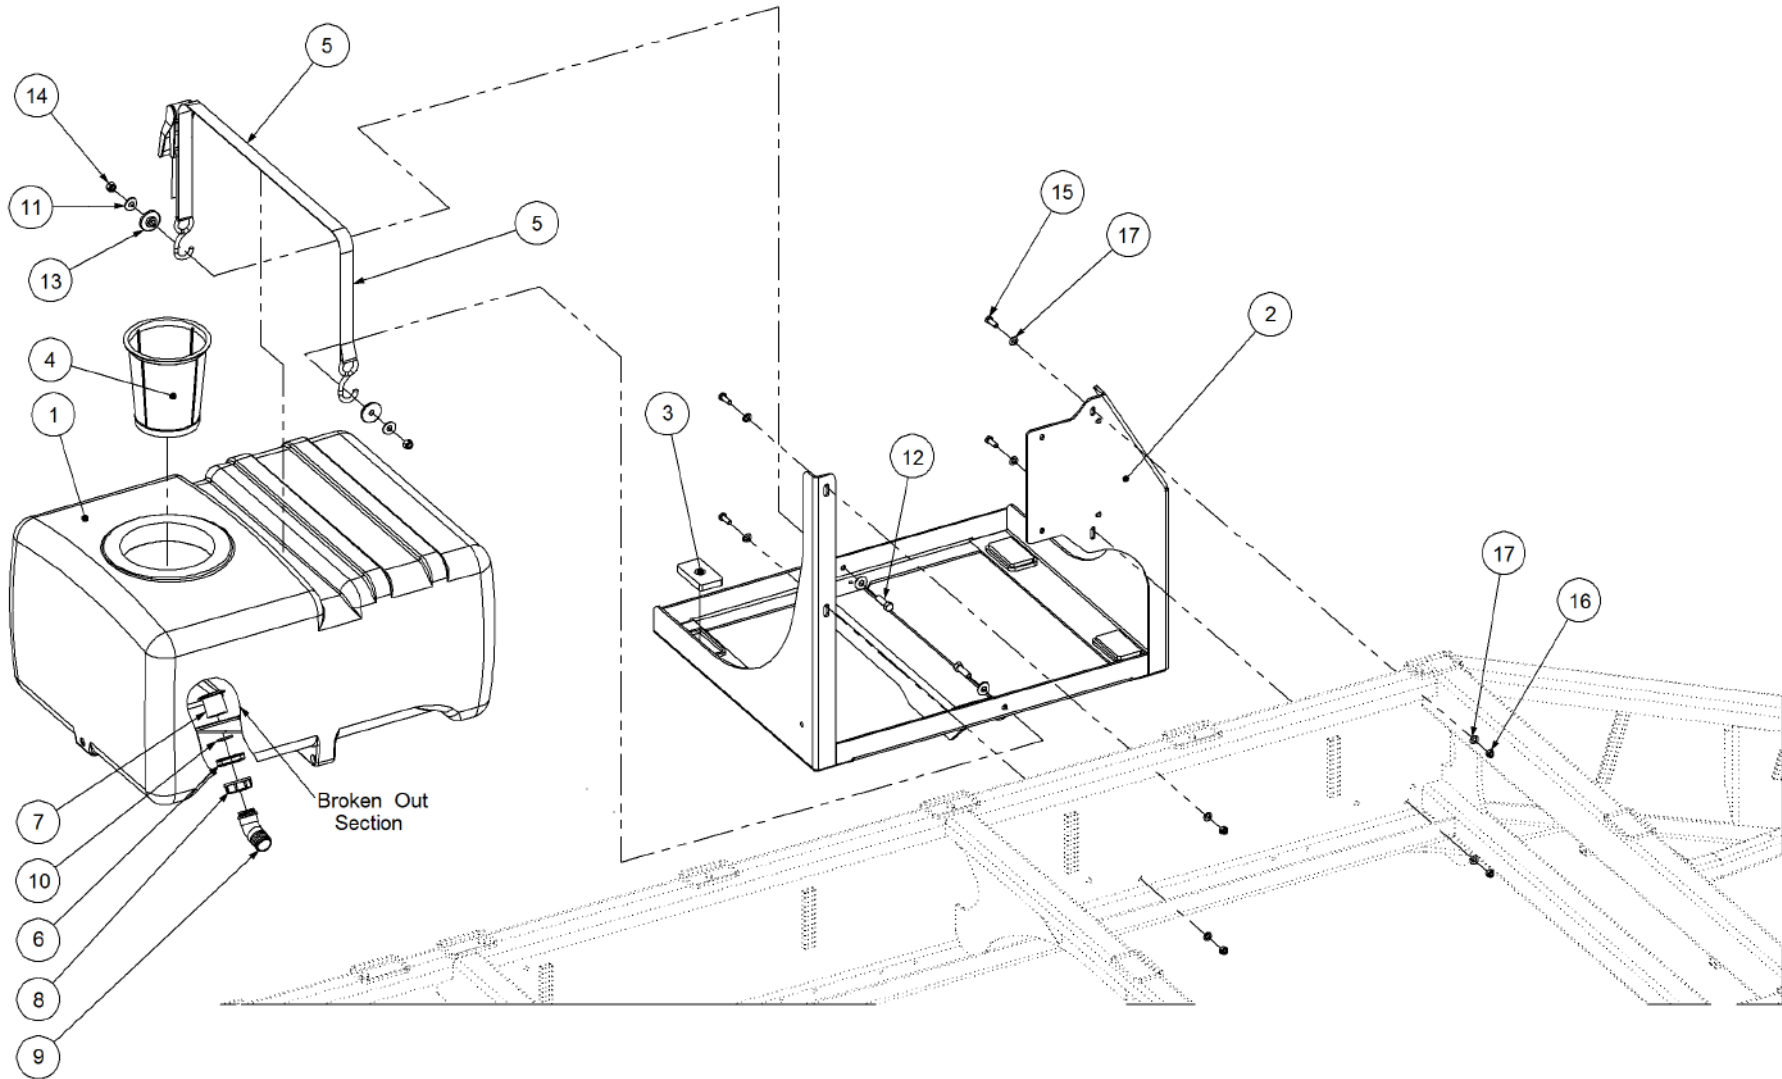

P/N 150615312   Liquid Fertilizer Hose Kit - TB

Key	Part Number	Description	Qty
1	150615340	PVC Hose 51 mm x 630 Lg	1
2	150615369	PVC Hose 38 mm x 4130 Lg	1
3	150615342	PVC Hose 38 mm x 2090 Lg	1
4	150615343	PVC Hose 38 mm x 1720 Lg	1
5	150615344	PVC Hose 38 mm x 1690 Lg	1
6	150615345	PVC Hose 20 mm x 2720 Lg	1
7	150615346	PVC Hose 25 mm x 2540 Lg	1
8	150615347	PVC Hose 25 mm x 2370 Lg	1
9	150615348	PVC Hose 25 mm x 1590 Lg	1
10	150615349	PVC Hose 25 mm x 990 Lg	1
11	150615350	PVC Hose 25 mm x 1020 Lg	1
12	150615351	PVC Hose 25 mm x 2110 Lg	1
13	150615352	PVC Hose 25 mm x 750 Lg	1
14	150615353	PVC Hose 25 mm x 1110 Lg	1
15	150615354	PVC Hose 25 mm x 440 Lg	1
16	150615355	PVC Hose 25 mm x 250 Lg	1
17	150615370	PVC Hose 25 mm x 210 Lg	1
18	150615357	PVC Hose 13 mm x 2150 Lg	1
19	150615358	PVC Hose 13 mm x 1330 Lg	2
20	150615360	PVC Hose 13 mm x 350 Lg	1
21	150615361	PVC Hose 13 mm x 300 Lg	1

Key	Part Number	Description	Qty