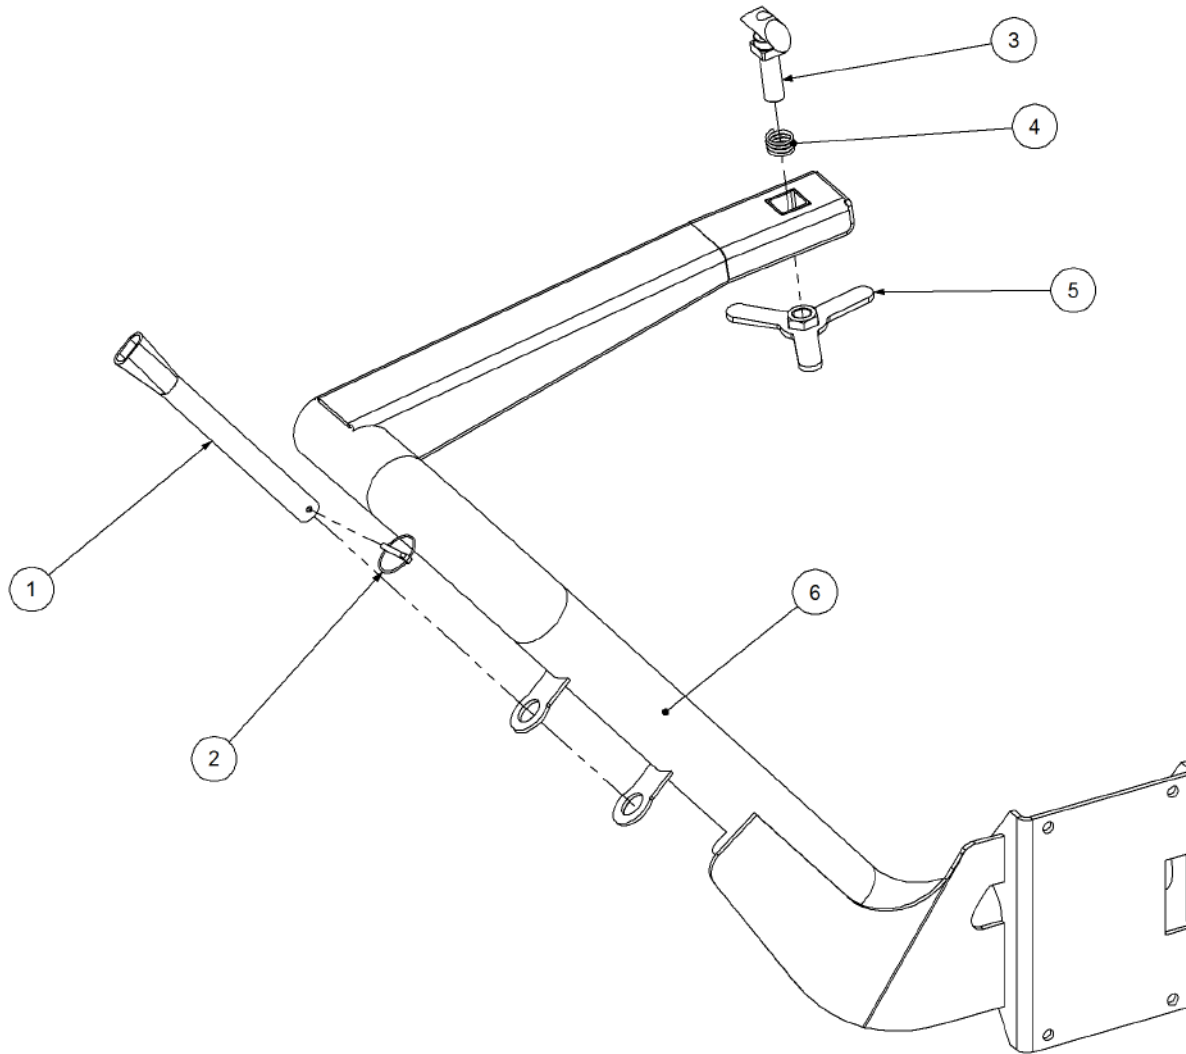

P/N 260153044 Rear Mount Arm - LH

P/N 260153044

Rear Mount Arm - LH

Key	Part Number	Description	Qty
1	260902315	Handle Extension	1
2	095106000	Lynch Pin 6mm	1
3	260902320	T Bolt	1
4	260902318	Spring - Compression 22.5 ID	1
5	260902312	Handle	1
6	260153045	Rear Mount - LH	1

Key	Part Number	Description	Qty