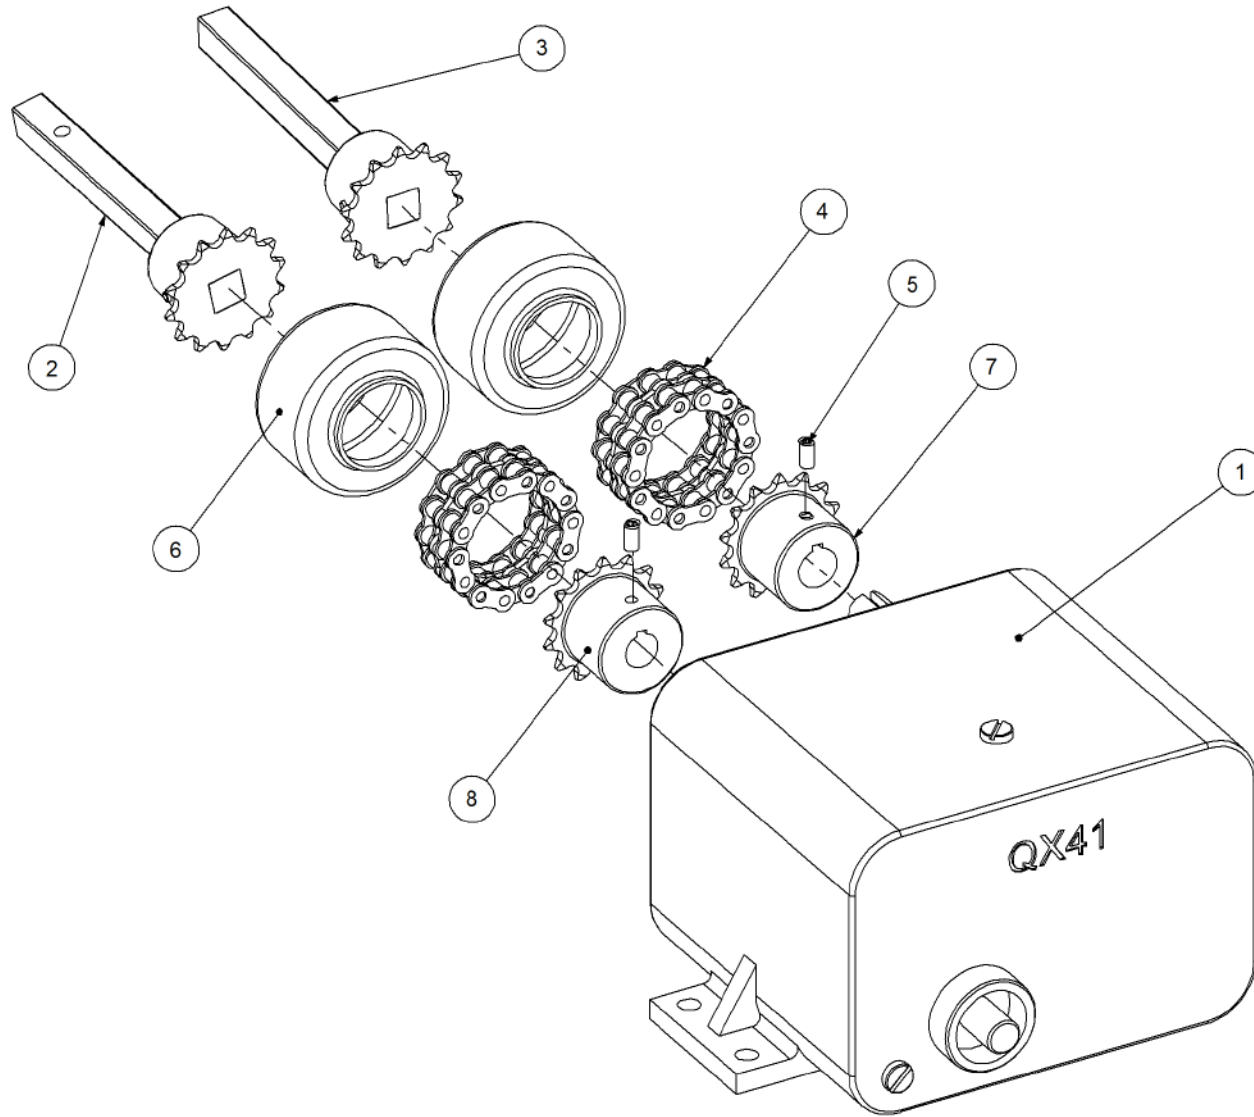

P/N 290000030 Zero Max QX41 w/- Sprockets & Shafts

Key	Part Number	Description	Qty
1	130000410	Zero Max QX41 Gear Box	1
1.1	130012020	Seal 3/4" ID - QX Zeromax	2
1.2	130552100	Gasket - QX Zeromax	2
2	290000011	Drive Shaft w/- Sprocket	1
3	290000007	Drive Shaft w/- Sprocket - 170 Lg	1
4	125412120	Chain 1/2" BS Duplex 13L	2
5	013110613	Grub Screw 1/4" UNC x 1/2"	2
6	131000004	Chain Boot	2
7	290000031	Sprocket (Plastic) 1/2" BS x 14T - 3/4" ID	1
8	290000032	Sprocket (Plastic) 1/2" BS x 14T - 5/8" ID	1

Key	Part Number	Description	Qty