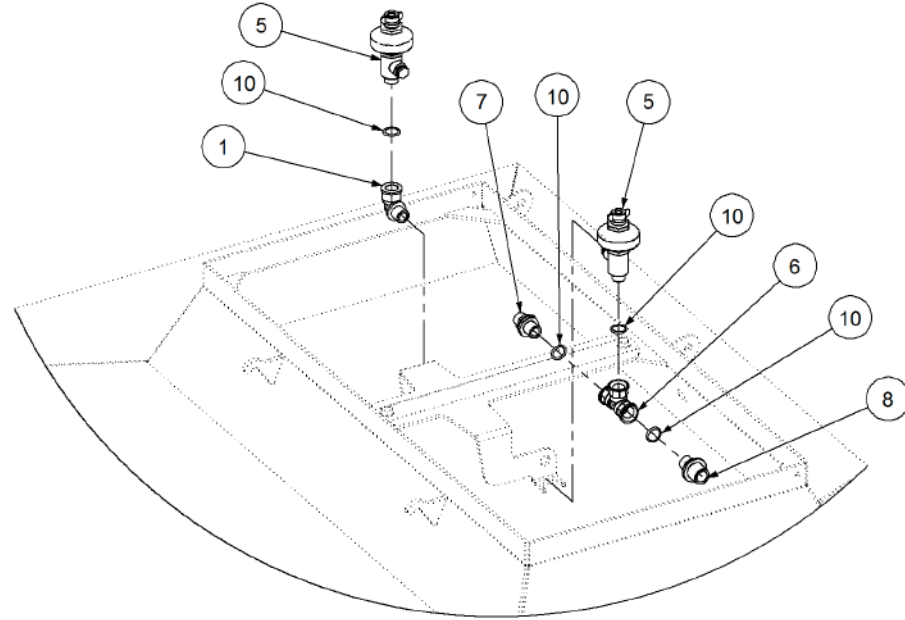

Key	Part Number	Description	Qty
-----	-------------	-------------	-----

DETAIL A - BOTTOM OF BIN
SCALE 1 : 10

DETAIL B - TOP OF BIN
SCALE 1 : 10

P/N 116130026

Liquid Agitate Rinse Kit

Key	Part Number	Description	Qty
1	1262022	Fitting - Elbow 90° 1/2" BspM x 1/2" BspF	3
2	502053	Hydraulic Agitator	1
3	215020	Fitting - Plug 1/2" BspM	1
4	2152030	Fitting - Plug 3/4" BspM	1
5	P63408399	Rising Nozzle	2
6	1302020	Fitting - Tee 1/2" BspF x 1/2" BspF x 1/2" BspF	1
7	2502020	Fitting - Nipple 1/2" BspM x 1/2" BspM	3
8	2402032	Fitting - Reducer 3/4" BspM x 1/2" BspM	1
9	G11058	O'ring 25 ID	1
10	G10041	O'ring 20.2 ID	6