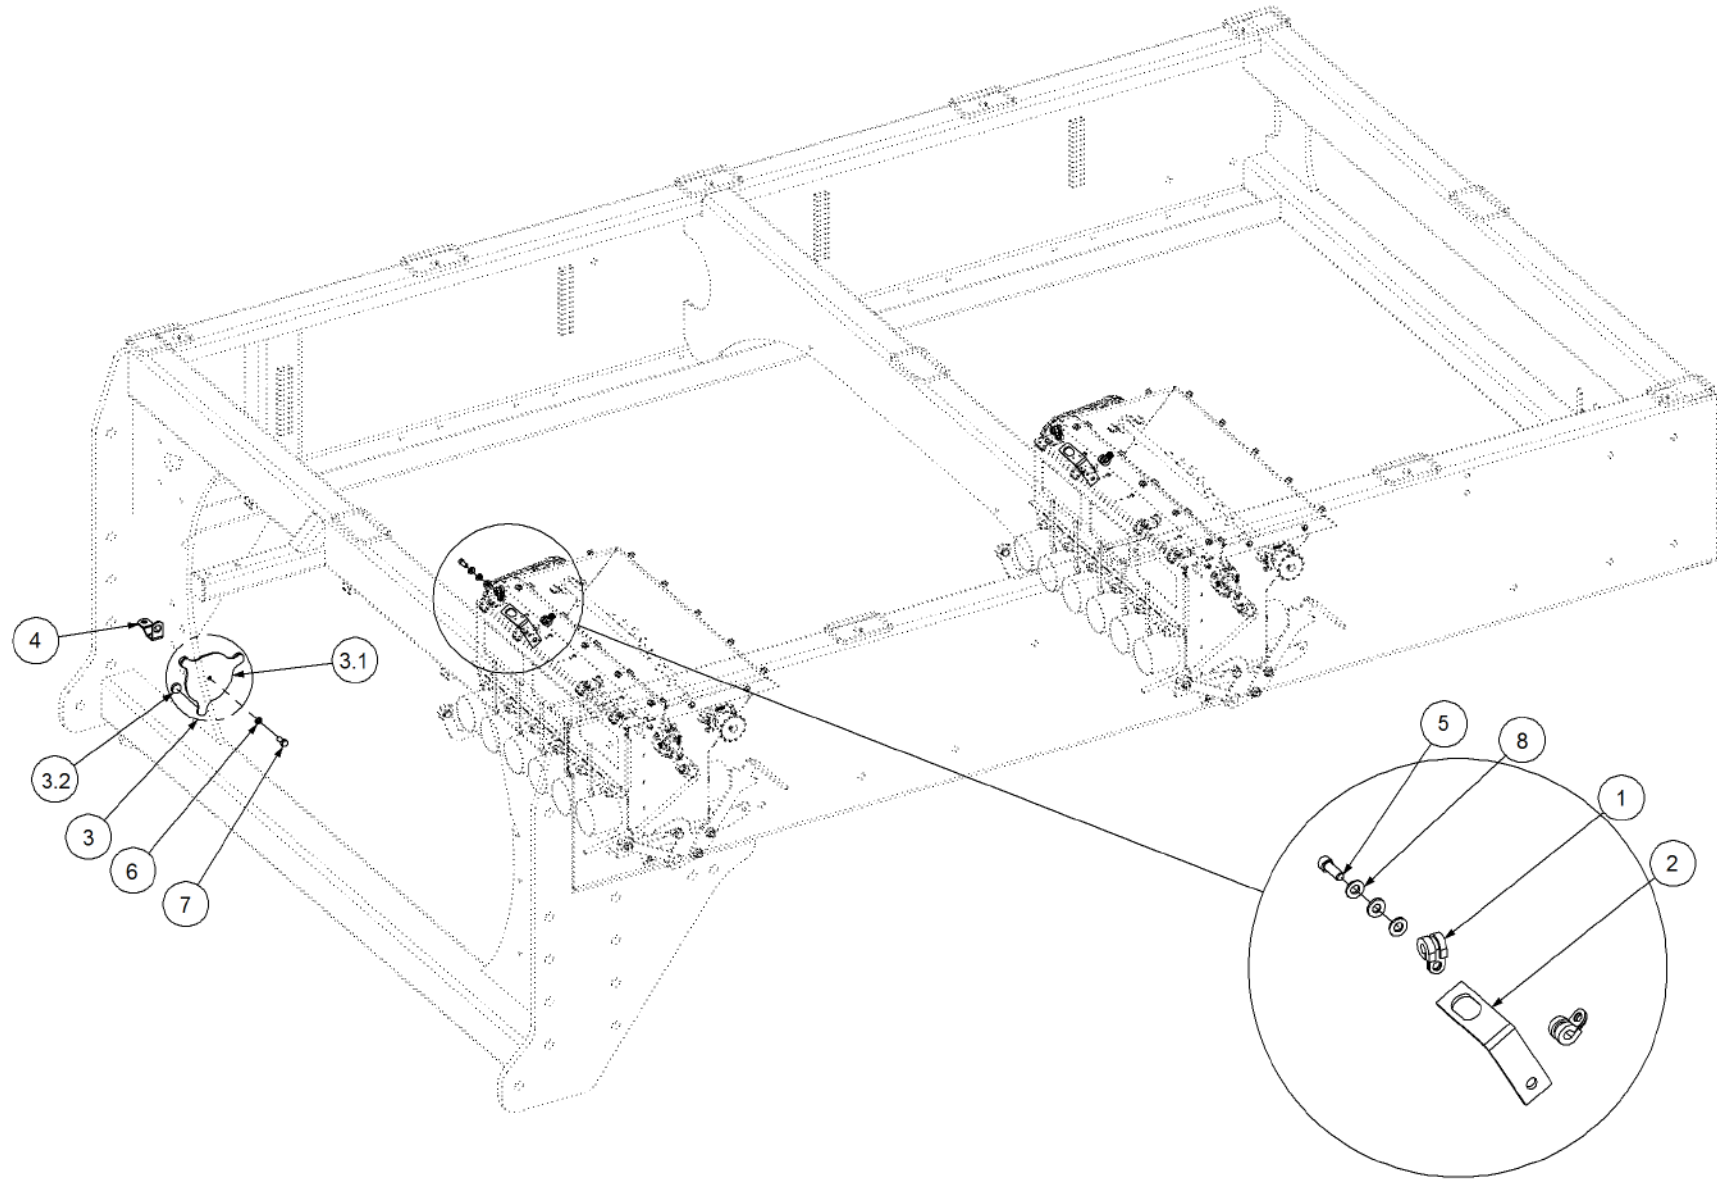

P/N 290000103   Sensor Mount Kit - 2 Bin

Key	Part Number	Description	Qty
1	115001350	Cable Clamp 10mm	4
2	290000098	Speed Sensor Bracket	2
3	290000101	Mount Plate - Speed Magnet	1
3.1	193075004	Sensor Plate - 3 Magnet	1
3.2	193075005	Disc Magnet	3
4	290000102	Sensor Mount	1
5	010106019	Cap Screw 1/4" UNC x 3/4"	2
6	036108000	Spring Washer 5/16" ID	1
7	050080208	Bolt Hex Hd M8 x 20	1
8	035106151	Flat Washer 1/4" ID	6

Key	Part Number	Description	Qty