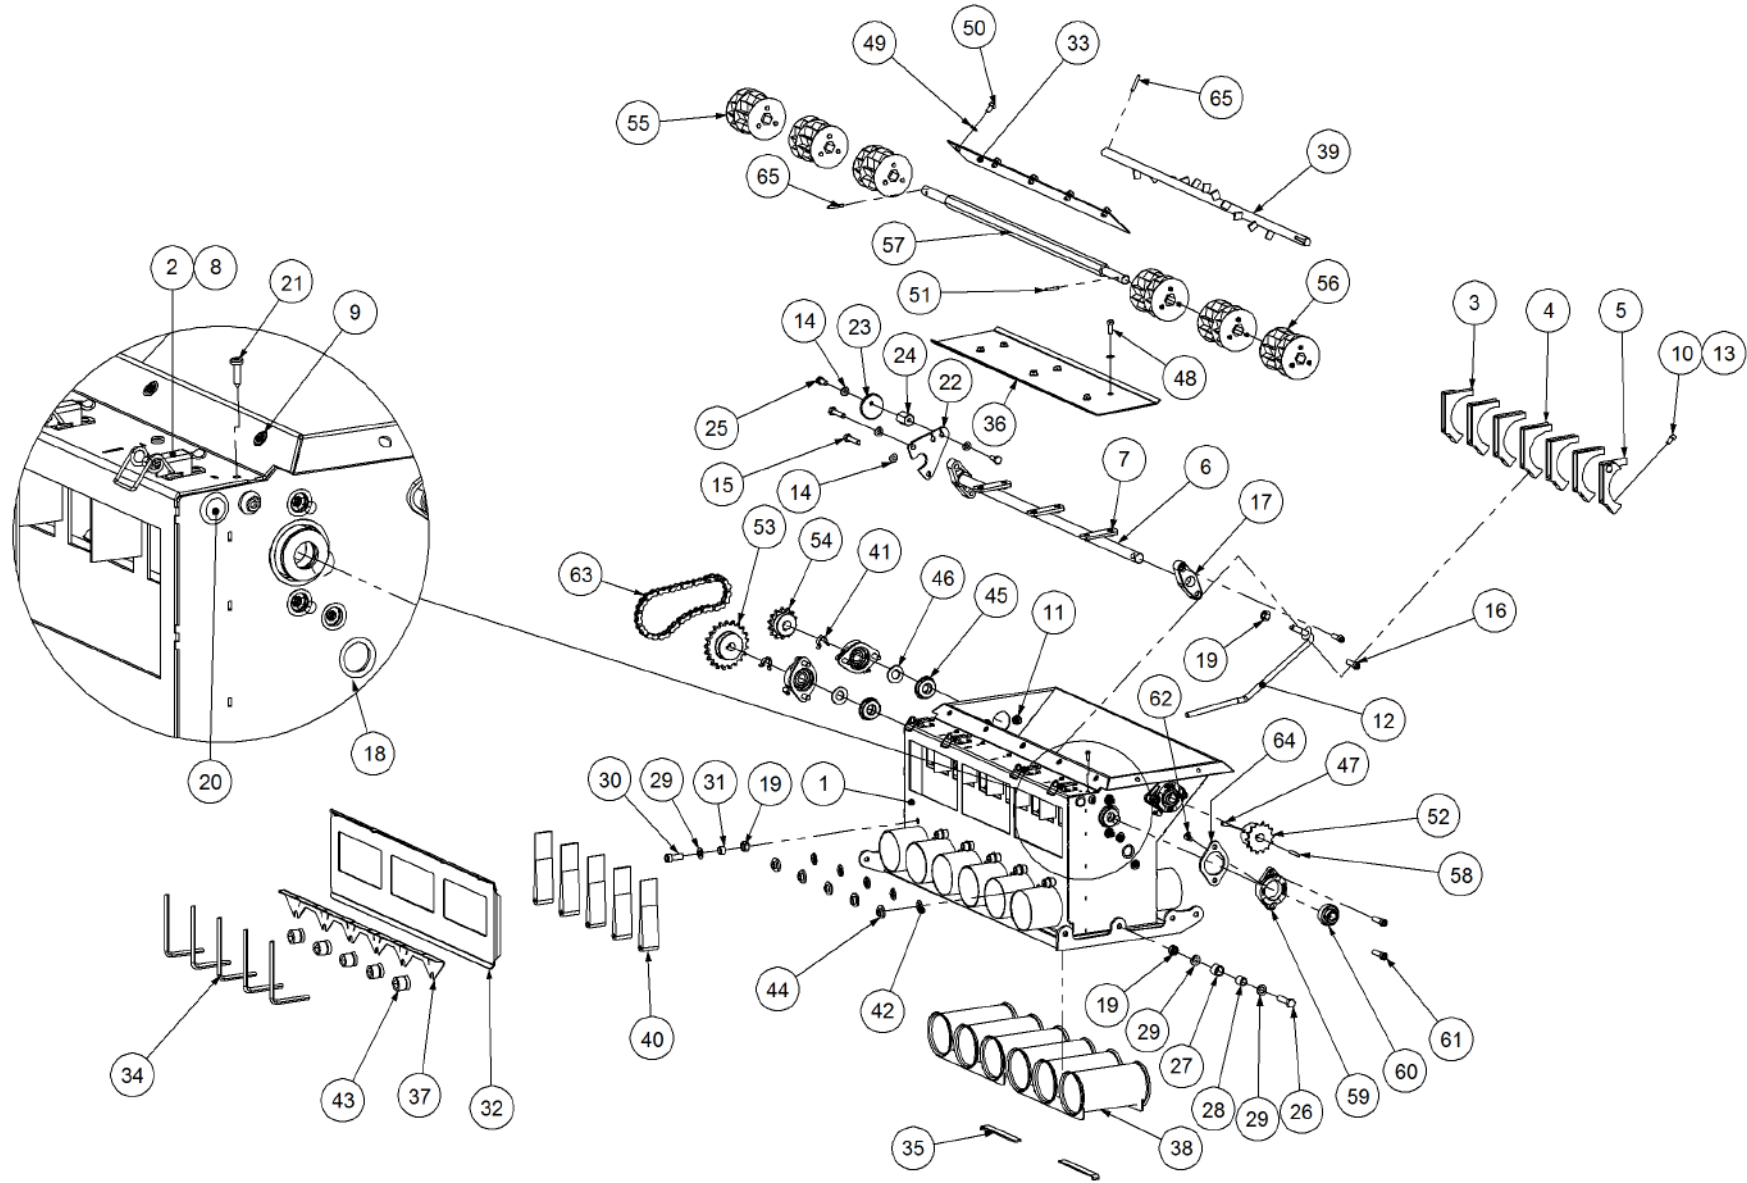

P/N 208600001 Metering Unit Assy - 6 Way (less Bottom Door)

Key	Part Number	Description	Qty	Key	Part Number	Description	Qty
1	208600002	Metering Unit Body - 6 Way	1	38	208600063	Flow Thru Tube	2
2	193020504	Over Centre Clamp	4	39	208600081	Agitator Shaft - 6 Way	1
3	208400128	Spool Divider - LH	1	40	193008851	Vane - Metering Unit	5
4	208400126	Spool Divider	5	41	193003765	Retainer Clip - Sprocket	2
5	208400127	Spool Divider - RH	1	42	193001761	Retainer Clip	5
6	208600054	Cleanout Door Shaft Assy - 6 Way	1	43	208400125	Seal Assy	5
7	030170061	Nut 1/4" UNC Huck	6	44	137308858	Bush 8mm	5
8	094303000	Pop Rivet 1/8" S/Steel	8	45	197161687	Seal 5/8" ID	4
9	030170061	Nut 1/4" UNC Huck	12	46	035316320	Flat Washer 5/8" ID S/Steel	4
10	010106012	Cap Screw 1/4" UNC x 1/2"	9	47	013110613	Grub Screw 1/4" UNC x 1/2"	1
11	030170081	Nut 5/16" UNC Huck	12	48	000060195	Bolt Hex Hd 1/4" UNC x 3/4"	6
12	208400051	Cleanout Door Handle	1	49	035106151	Flat Washer 1/4" ID	13
13	030130061	Nut 1/4" UNC Nyloc	2	50	000060135	Bolt Hex Hd 1/4" UNC x 1/2"	5
14	035108161	Flat Washer 5/16" ID	4	51	090105025	Roll Pin 3/16" x 1"	1
15	000080385	Bolt Hex Hd 5/16" UNC x 1-1/2"	2	52	290000032	Sprocket (Plastic) 1/2" BS x 14T - 5/8" ID	1
16	010208025	Cap Screw 5/16" BSW x 1"	2	53	126132106	Sprocket (Plastic) 1/2" BS x 21T - 5/8" ID	1
17	137308846	Bush	2	54	126131405	Sprocket (Plastic) 1/2" BS x 14T - 5/8" ID	1
18	197192535	O'Ring 3/4" ID x 1" OD x 0.139"	2	55	208400093	Spool Assembly - RH	3
19	030130101	Nut 3/8" UNC Nyloc	9	56	208400092	Spool Assembly - LH	3
20	197000127	Blank Off Plug	2	57	208600065	Spool Shaft - 6 Way	1
21	009408000	Screw 8g x 5/8"	7	58	182047430	Key 4.75 x 4.75 x 30mm	1
22	208400062	Chain Tensioner Bracket	1	59	136520300	Bearing Housing	4
23	208400061	Chain Tensioner Block	1	60	135320210	Bearing - 5/8" ID	4
24	208400064	Chain Tensioner Spacer	1	61	010208032	Cap Screw 5/16" BSW x 1-1/4"	8
25	000080195	Bolt Hex Hd 5/16" UNC x 3/4"	2	62	111206675	Grease Nipple 1/4" UNF - 67.5°	4
26	000100385	Bolt Hex Hd 3/8" UNC x 1-1/2"	2	63	125140211	Chain Assy 1/2" AS (35 L + CL)	1
27	208400077	Latch Bearing	2	64	197001626	Gasket (Small) - Bearing	4
28	208400089	Latch Bearing Spacer	2	65	090105032	Roll Pin 3/16" x 1-1/4"	2
29	035110191	Flat Washer 3/8" ID	10				
30	010110025	Cap Screw 3/8" UNC x 1"	6				
31	208400076	Indent Plate Spacer - 4 Way	6				
32	208600110	Inspection Window & Seal	1				
33	208600120	Spool Cover Plate	1				
34	208400101	Vane Handle	5				
35	208400073	Clip - Flow Through Tube	2				
36	208600047	Cleanout Door - 6 Way	1				
37	208600064	Indent Plate - Vane Lever - 6 Way	1