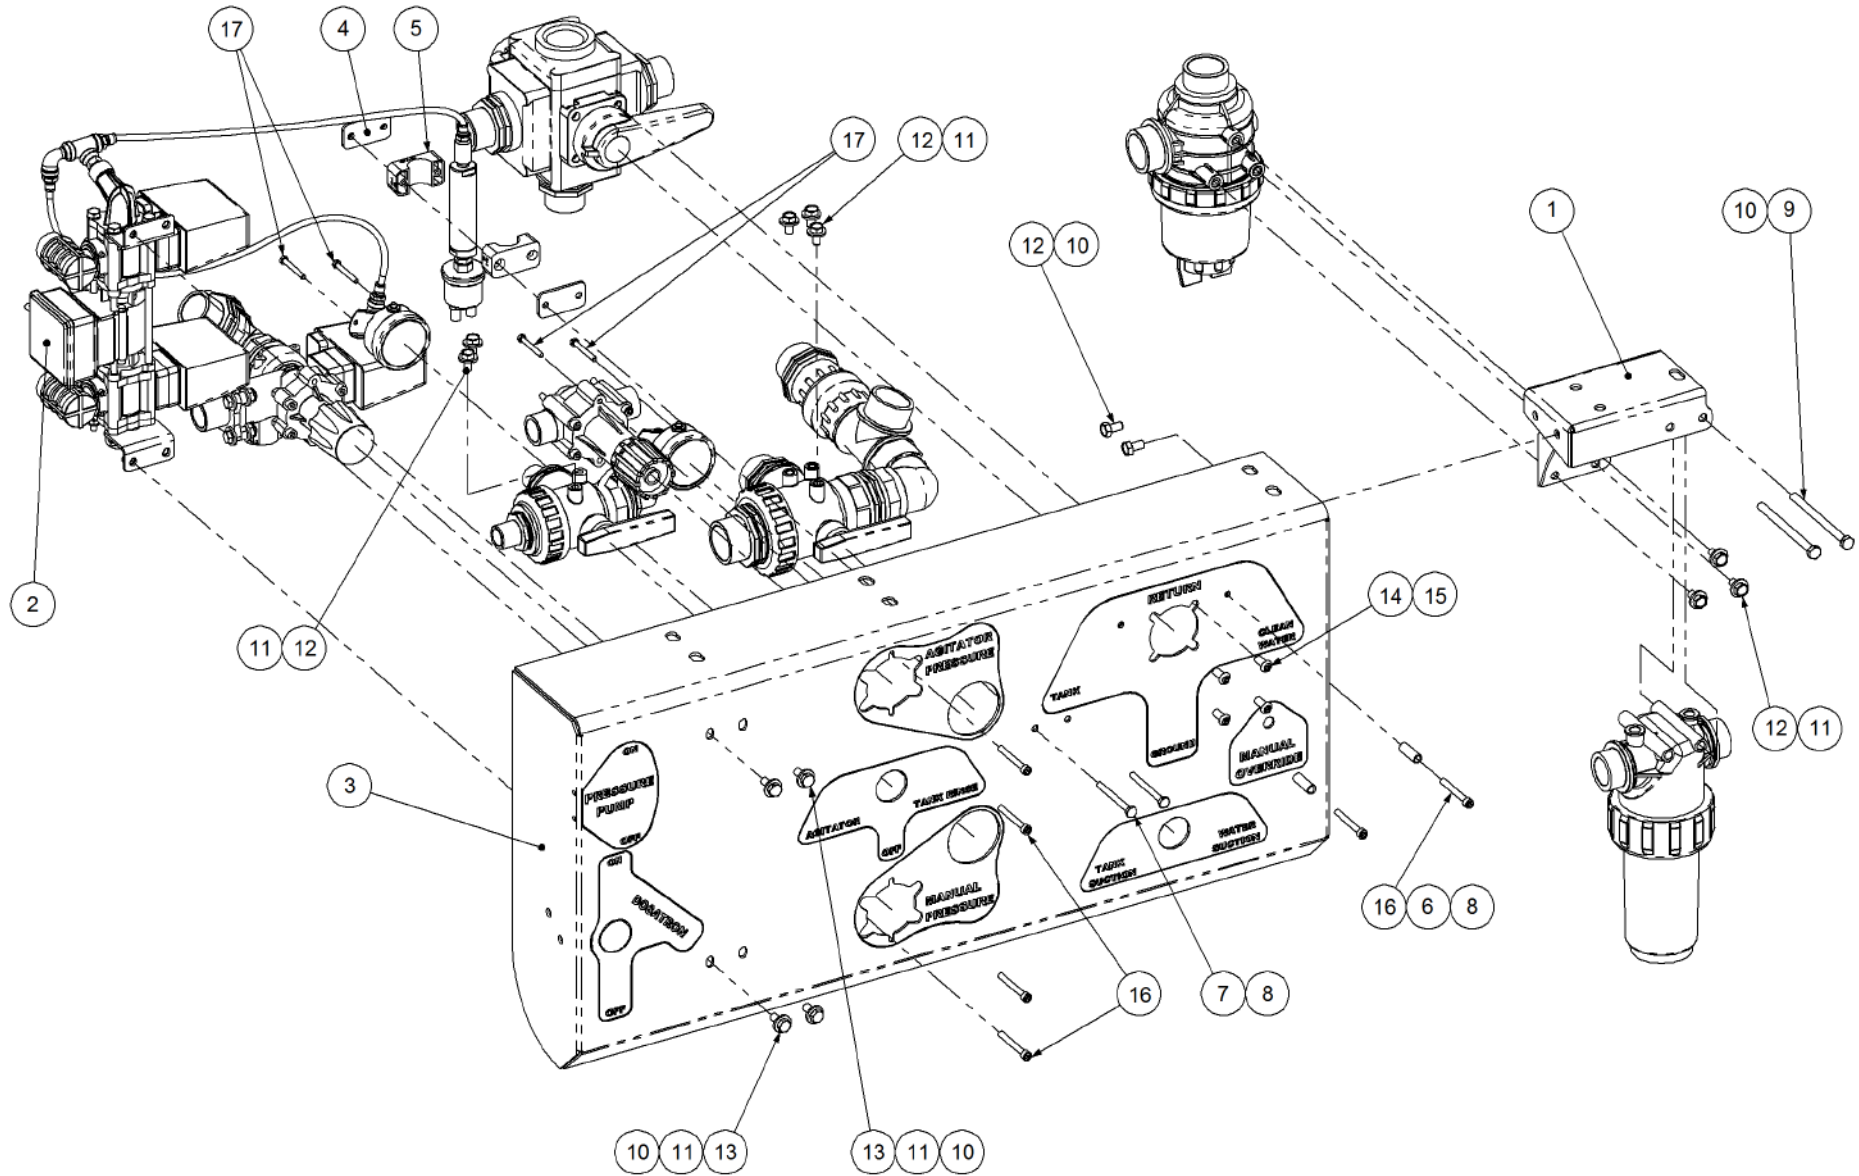

P/N 200401149

Liquid Manifold Kit - Single

Key	Part Number	Description	Qty
1	200401148	Filter Bracket	1
2	116130020	Liquid Fertilizer Kit	1
3	200401146	Liquid Manifold Mount Plate	1
4	156580000	Clamp Top Plate	2
5	156144280	Clamp Pipe Single 28 Dia	1
6	200401152	Spacer - Ball Valve	2
7	058060655	Bolt Hex Hd M6 x 65 S/Steel	2
8	080320600	Nut M6 Nyloc S/Steel	4
9	058081105	Bolt Hex Hd M8 x 110 S/Steel	2
10	080320800	Nut M8 Nyloc S/Steel	8
11	085308000	Flat Washer 8 ID S/Steel	12
12	058080165	Bolt Hex Hd M8 x 16 S/Steel	10
13	058080205	Bolt Hex Hd M8 x 20 S/Steel	4
14	017108025	Set Screw Skt Hd 5/16" UNC x 3/4" S/Steel	4
15	030330081	Nut 5/16" UNC Nyloc - S/Steel	4
16	063106040	Cap Screw M6 x 40 S/Steel	6
17	067105040	Set Screw Hex Hd M5 x 40 S/Steel	4

Key	Part Number	Description	Qty