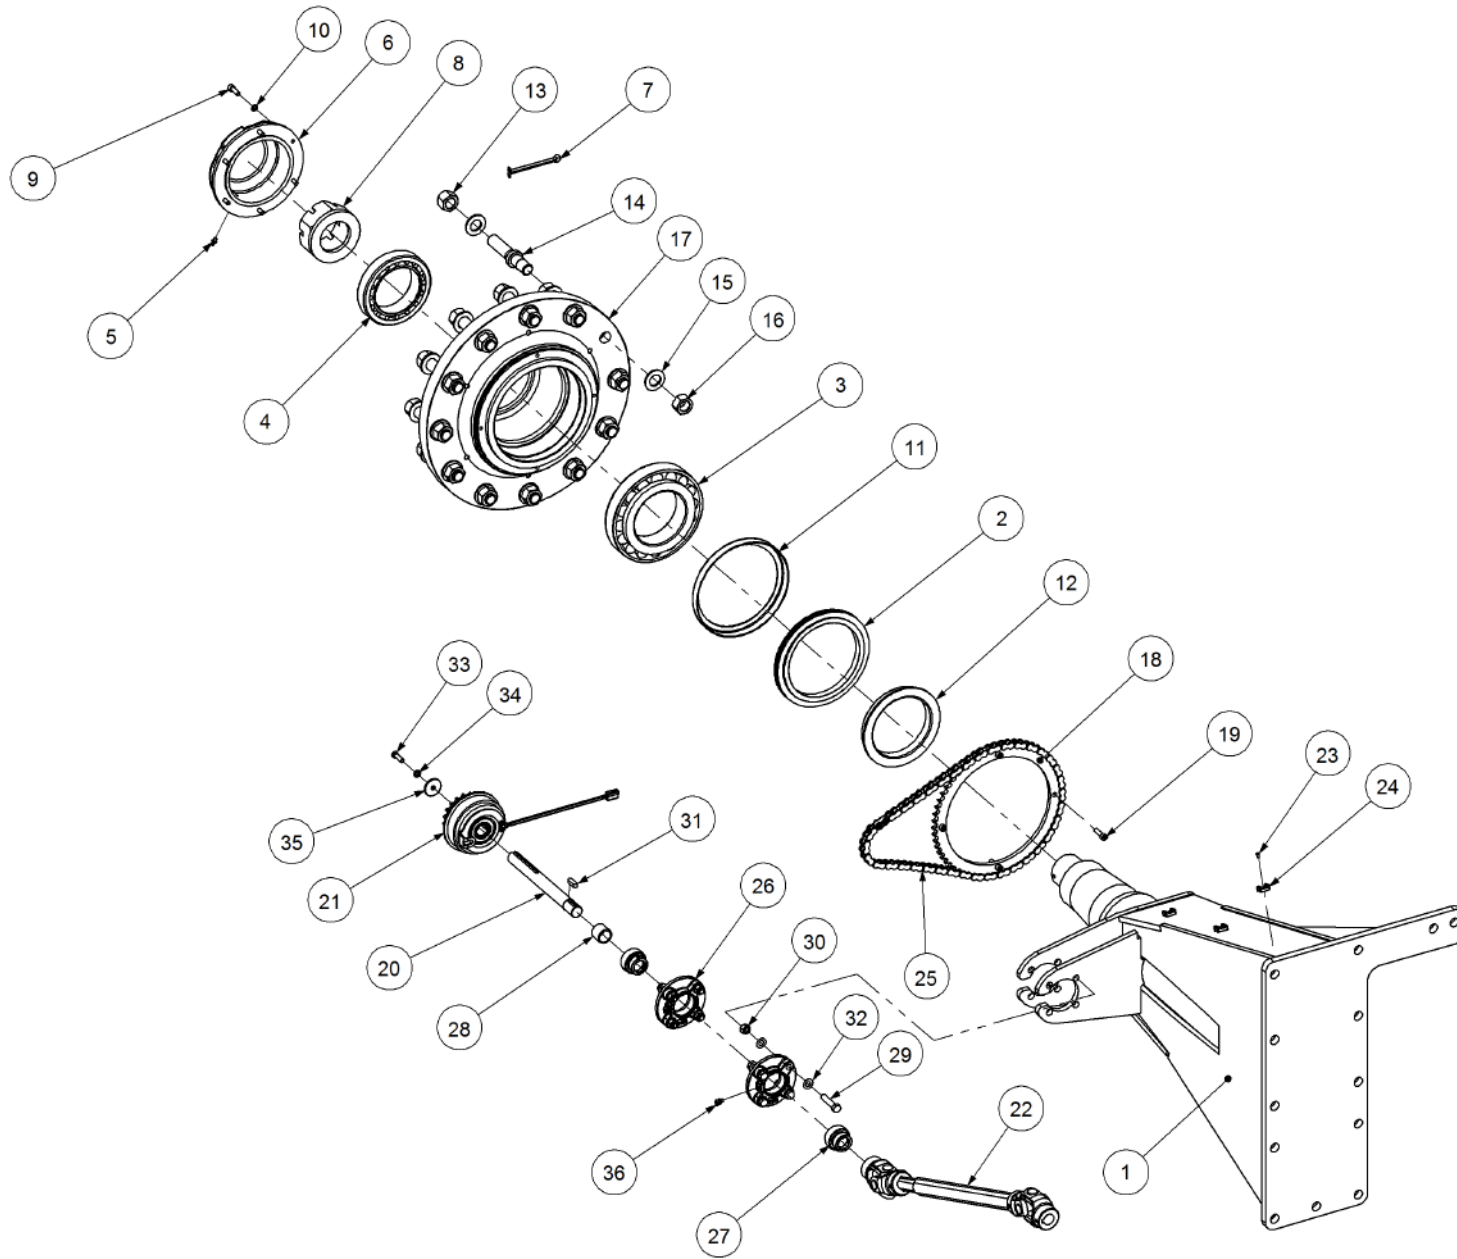

P/N 241176001

Axle Hub & Stub - Lazy - 20T (12 Stud) x 3.5m

Key	Part Number	Description	Qty
1	139150123	Seal 150 ID	1
2	135030224	Bearing Tapered Roller	1
3	135032021	Bearing Tapered Roller	1
4	111206000	Grease Nipple 1/4" UNF	1
5	139150128	Dust Cap	1
6	092108100	Split Pin M8 x 100	1
7	139150127	Axled Nut Slotted - M70 x 2.0	1
8	060108025	Cap Screw M8 x 25	6
9	087108131	Washer Rib Lock M8	6
10	139150124	Wear Ring	1
11	139150122	Seal Ring	1
12	032162400	Wheel Nut M24 x 2.0	12
13	056240145	Wheel Stud M24 x 2.0	12
14	085424493	Washer - Structural M24 HT	24
15	080132400	Nut M24 x 2.0	12
16	139150125	Hub Assy with Spigot Plate & Set Screws	1

Key	Part Number	Description	Qty