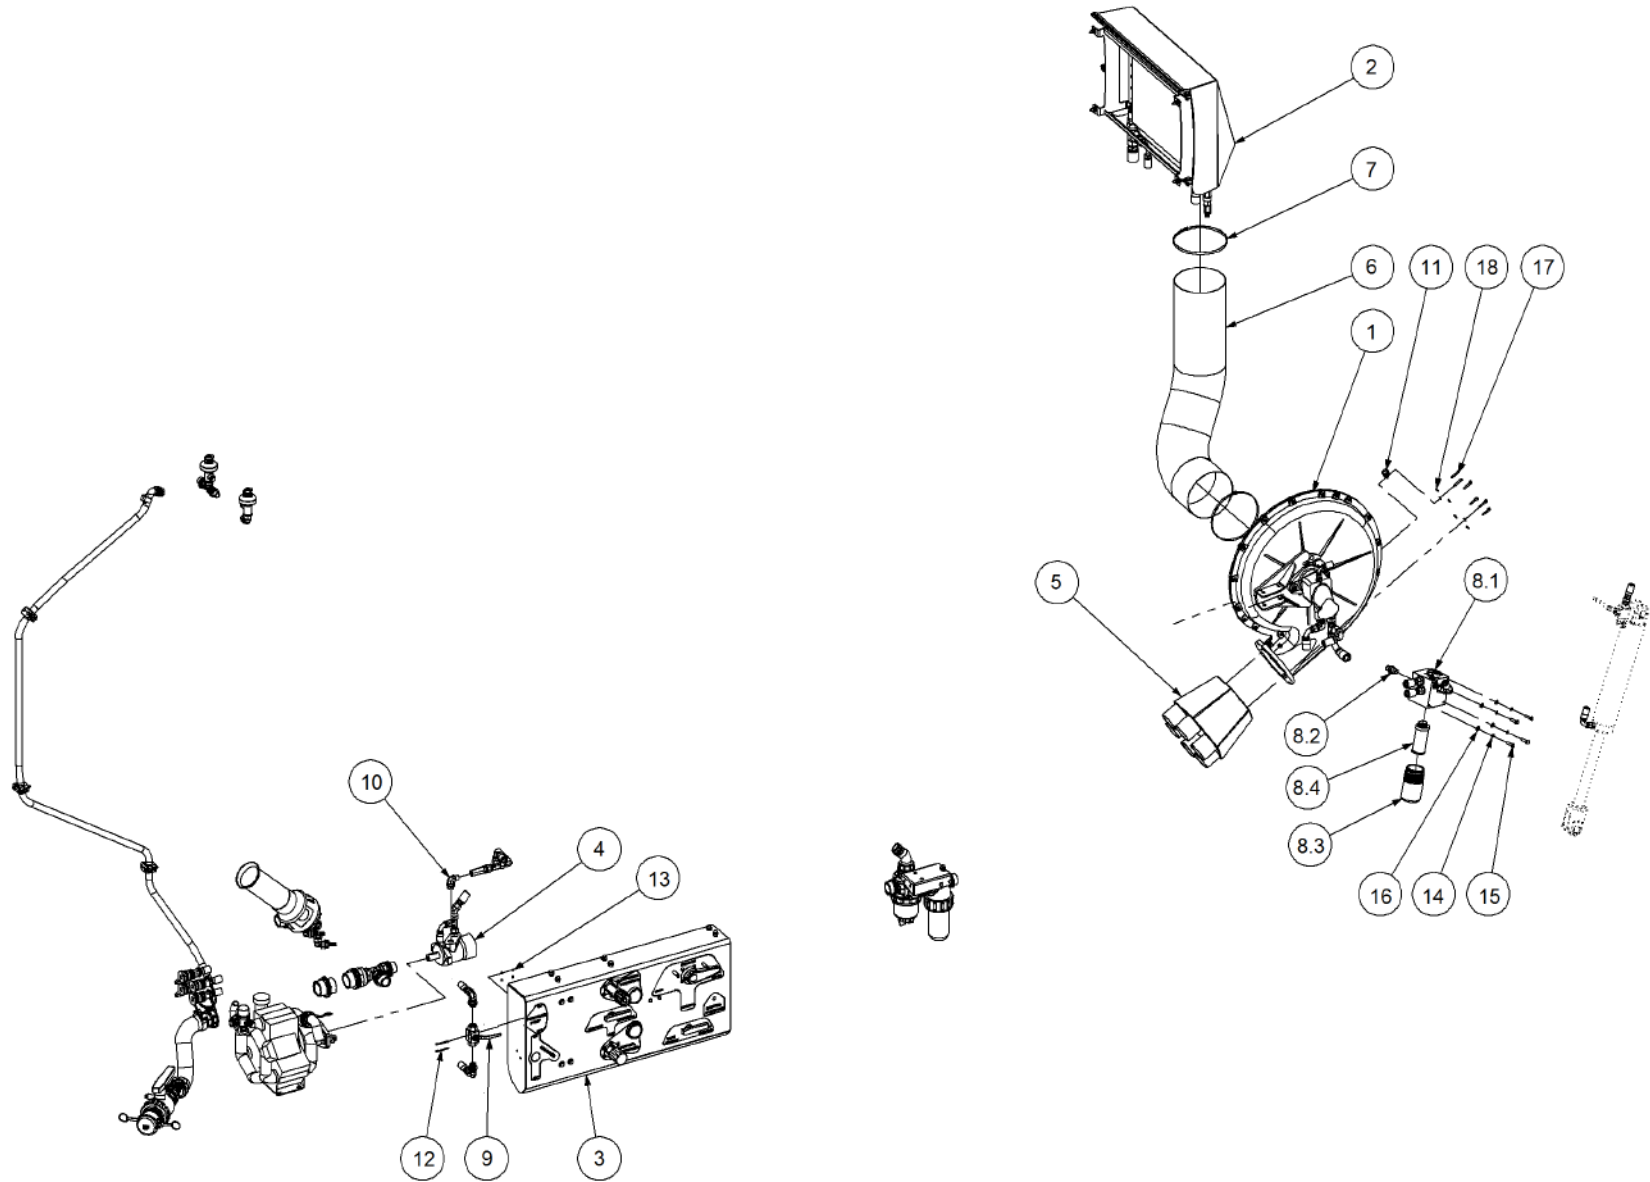

P/N 250000033 Blower Kit - Volvo

P/N 250000033 Blower Kit - Volvo

Key	Part Number	Description	Qty
1	250902003	Blower - Volvo (90 Deg)	1
2	205600010	Cooler Assy	1
3	200401156	Liquid Fertilizer Control Kit - TB	1
4	150000178	Hydraulic Hose & Fittings Kit - TBL	1
5	259602000	Blower Outlet - 6 Outlet	1
6	205001000	Hose - 8" Nyladuct	1
7	101178229	Hose Clamp - 178 - 229	2
8	254000002	Anti Cavity Manifold	1
8.1	161000003	Anti Cavity Manifold	1
8.2	161000005	HI-VT Indicator	1
8.3	254000001	Filter Bowl	1
8.4	159424400	Filter Element	1
9	BKHG12-1123M	Ball Valve 1/2" BSP	1
10	152S89-0614	Fitting - Elbow 90° 3/8" BsptM x 7/8" UnoM	1
11	115001351	Cable Clamp 18mm	1
12	058040505	Bolt Hex Hd M4 x 50 S/Steel	2
13	080310041	Nut M4 S/Steel	4
14	086108000	Spring Washer 8 ID	4
15	050080308	Bolt Hex Hd M8 x 30	4
16	085108000	Flat Washer 8 ID	4
17	010106032	Cap Screw 1/4" UNC x 1-1/4"	6
18	035106151	Flat Washer 1/4" ID	6

Key	Part Number	Description	Qty