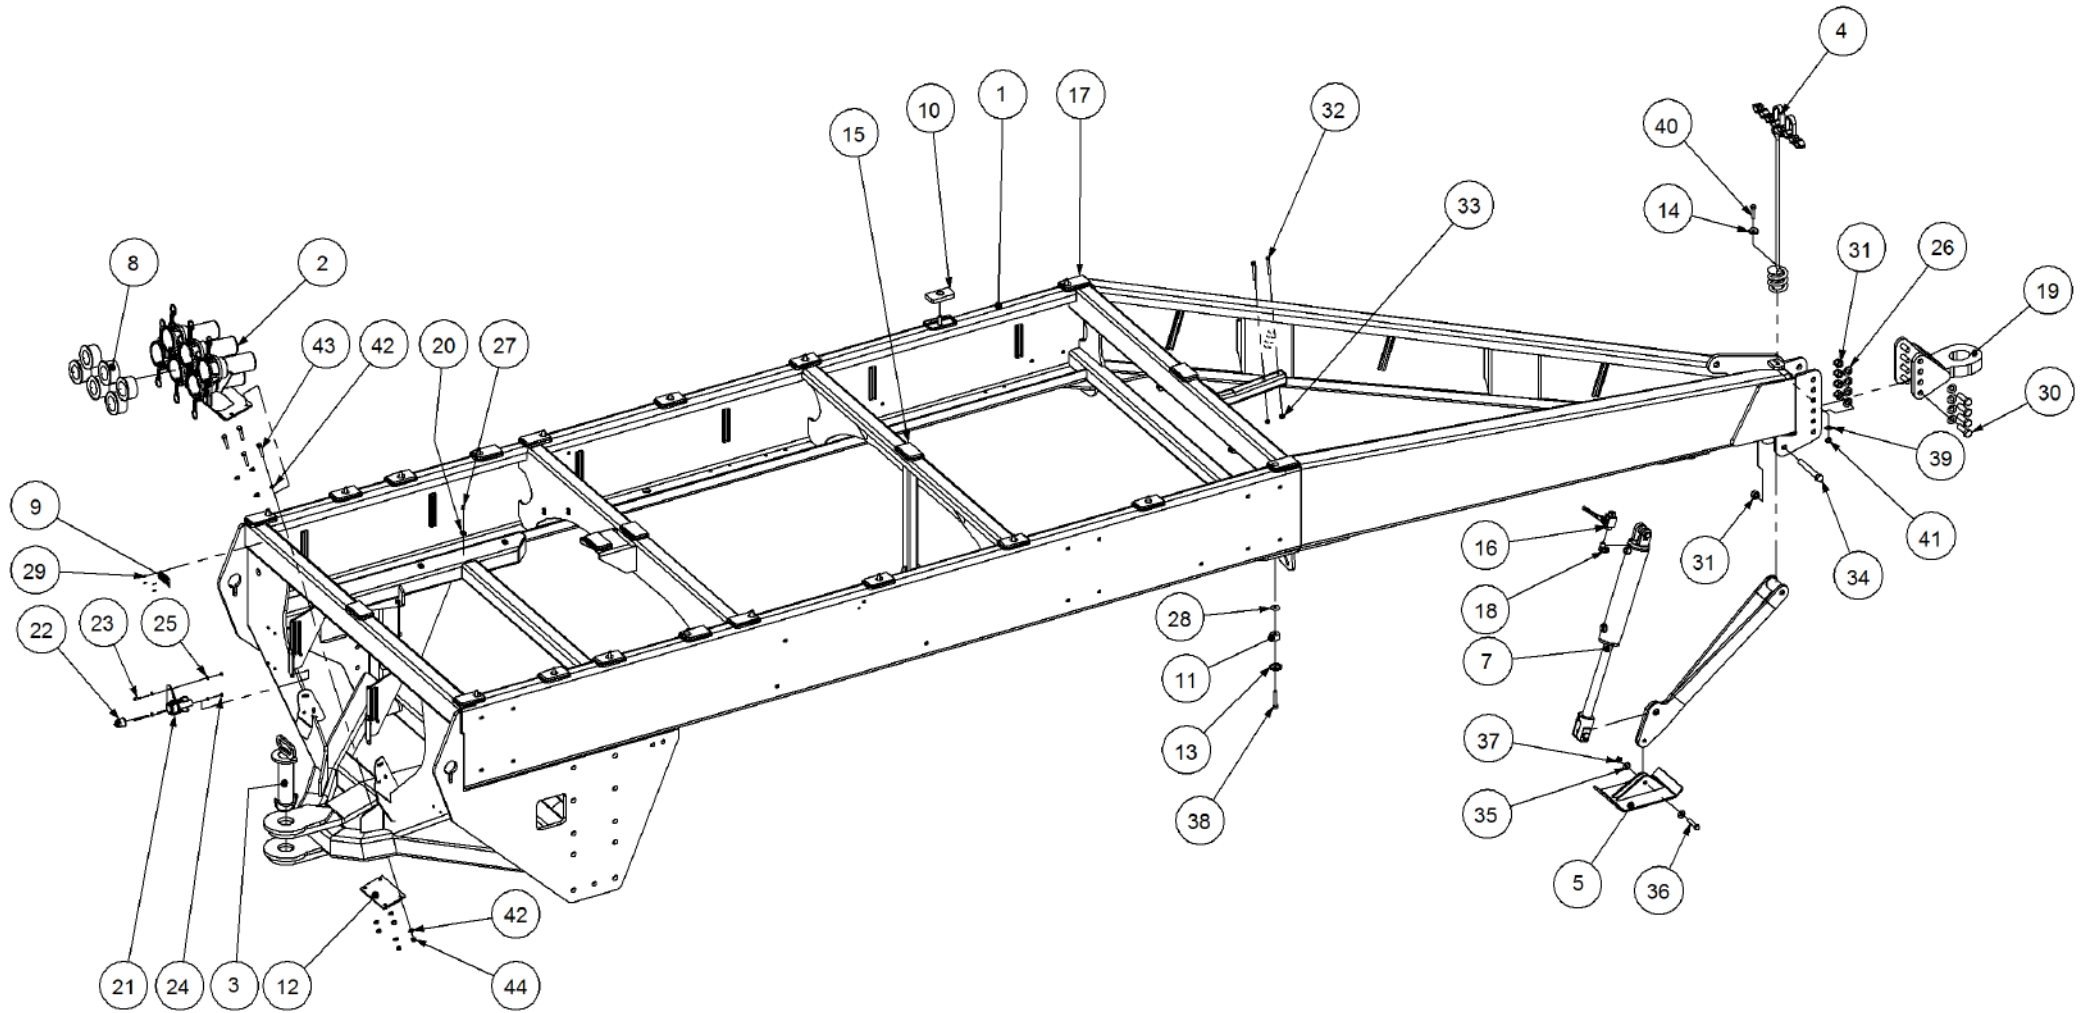

P/N 212133035 Chassis Kit - TBL 3 Bin

Key	Part Number	Description	Qty	Key	Part Number	Description	Qty
1	212133001	Chassis - TBL 3 Bin	1	33	030130101	Nut 3/8" UNC Nyloc	2
2	212153057	Breakaway & Coupling Assy	1	34	000191505	Bolt Hex Hd 3/4" UNC x 6"	1
3	233360069	Drawbar Pin - 2.5"	1	35	035113250	Flat Washer 1/2" ID	2
4	321191450	Hydraulic Hose Stand	1	36	000130635	Bolt Hex Hd 1/2" UNC x 2-1/2"	1
5	235160011	Jack Foot	1	37	030130131	Nut 1/2" UNC Nyloc	1
6	235160015	Jack Leg	1	38	000130705	Bolt Hex Hd 1/2" UNC x 2-3/4"	18
7	300230120	Hydraulic Cylinder	1	39	085112000	Flat Washer 12 ID	1
8	108000075	Plug - 3" Female	6	40	050120508	Bolt Hex Hd M12 x 50	1
9	196008038	Serial Number Plate	1	41	080121200	Nut M12 Nyloc	1
10	219001001	Bin Pad - Centre Hole	10	42	085110000	Flat Washer 10 ID	8
11	197401320	Bin Rubber - 13 ID x 40 OD x 20	18	43	050100608	Bolt Hex Hd M10 x 60	4
12	212602046	Breakaway Bolt Plate	1	44	080121000	Nut M10 Nyloc	4
13	219000001	Cupped Washer	18				
14	235160008	Hose Stand Washer	1				
15	197116213	Bin Pad	5				
16	BKHG38-1125	Ball Valve Stauff - BKH DN10 G3/8	1				
17	219001002	Bin Pad - End Hole	8				
18	152S89-0612	Fitting - Elbow 90° 3/8"BsptM x 3/4" UnoM	1				
19	234100020	Hitch WA 2 1/2" Heavy - Suit TB	1				
20	115001512	Cable Clamp	7				
21	200401091	Coupling	1				
22	108000130	Plug - 25mm	1				
23	010406025	Cap Screw S-Steel UNC 1/4" x 1"	2				
24	030330061	Nut Nyloc 1/4" UNC S304	2				
25	035306151	Flat Washer 1/4" ID	4				
26	035119380	Flat Washer 3/4" ID	16				
27	094105000	Pop Rivet 3/16" Steel	7				
28	035101238	Flat Washer 1/2" ID	18				
29	059610000	Drive Screw 6g x 3/8"	4				
30	000190638	Bolt Hex Hd 3/4" UNC x 2-1/2"	8				
31	030130191	Nut 3/4" UNC Nyloc	9				
32	000100755	Bolt Hex Hd 3/8" UNC x 3"	2