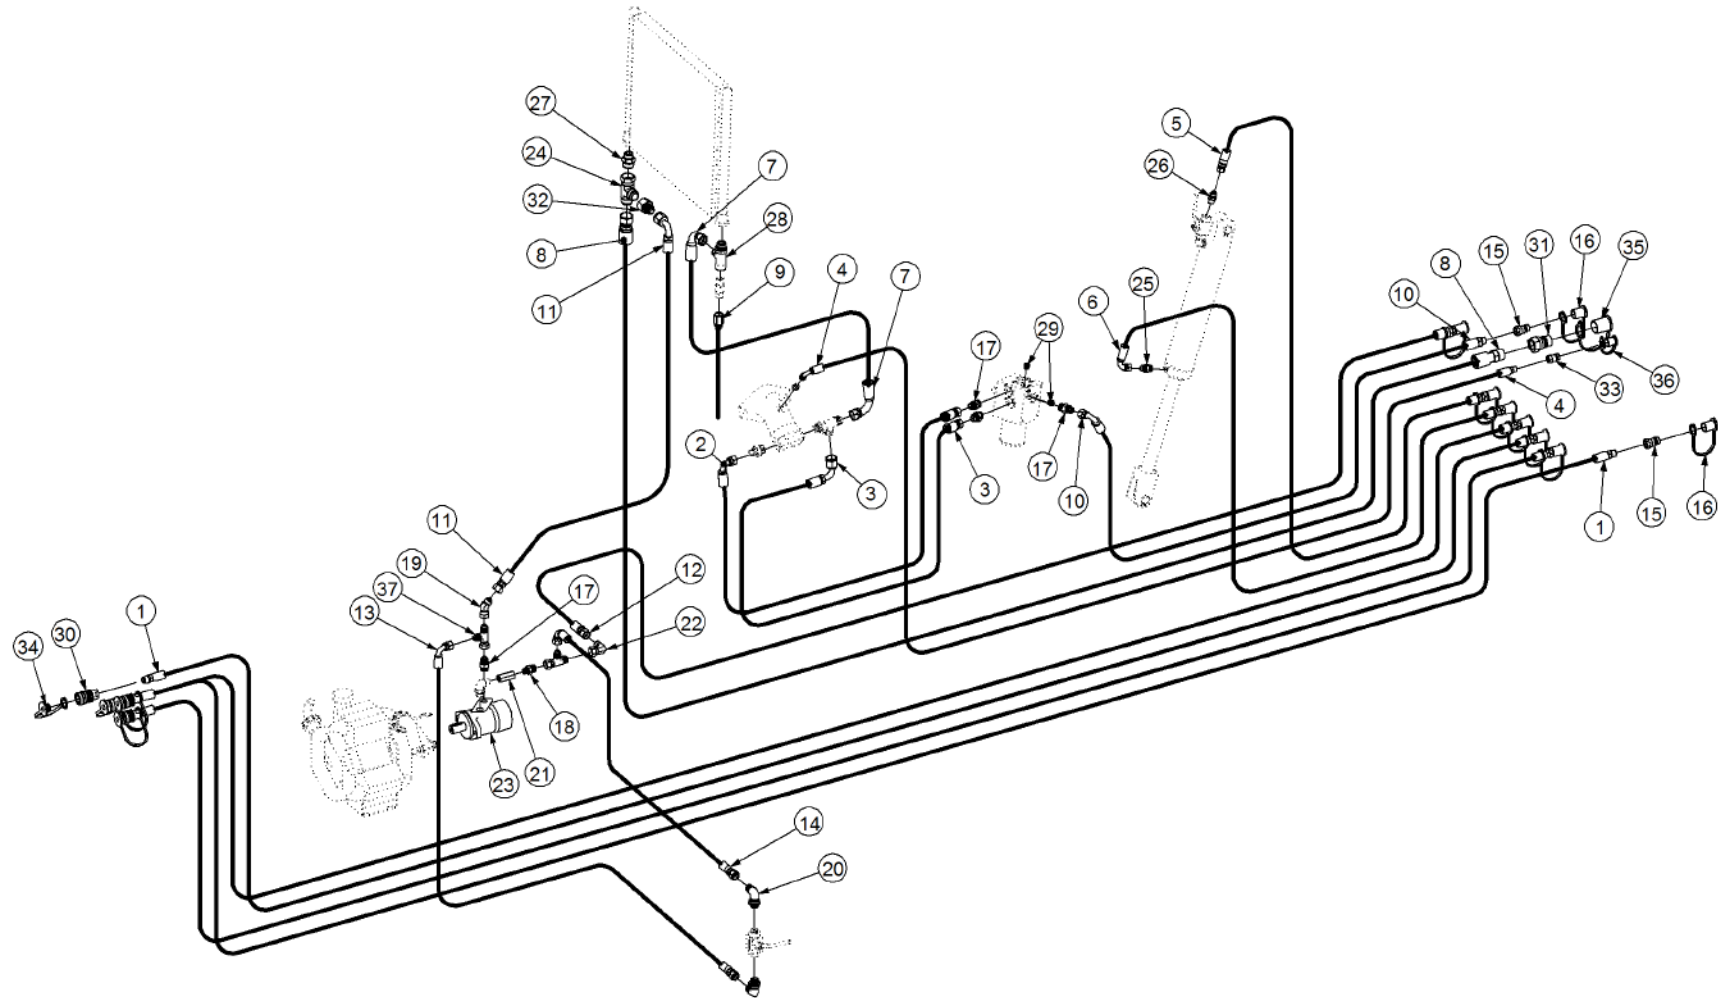

P/N 212133050

Clean Water Tank Assembly - Flush Squat

Key	Part Number	Description	Qty
1	192200001	Tank 200L Squat	1
2	212133051	Squat Tank Frame	1
3	197116213	Bin Pad	4
4	192200044	Filter For Wash Down Tank STA44	1
5	099050720	Tie Down Strap	1
6	2052060	Fitting - Lock Ring 1-1/2" BspF	1
7	220060	Fitting - Drain Outlet 1-1/2" BspM	1
8	2002060	Fitting - Fly Nut 1-1/2" BspF	1
9	117640	Fitting - Elbow 45° 1-1/2" Bsp x 40mm Hose	1
10	G10061	O'ring 29.2 ID	1
11	035113250	Flat Washer 1/2" ID	4
12	000130445	Bolt H/Head 1/2" UNC x 1"3/4 Gr5 ZP	2
13	212133053	Spacer Washer 1/2" ID	2
14	030130131	Nut 1/2" UNC Nyloc	2
15	050100308	Bolt Hex Hd M10 x 30	4
16	080121000	Nut M10 Nyloc	4
17	085110000	Flat Washer 10 ID	8

Key	Part Number	Description	Qty