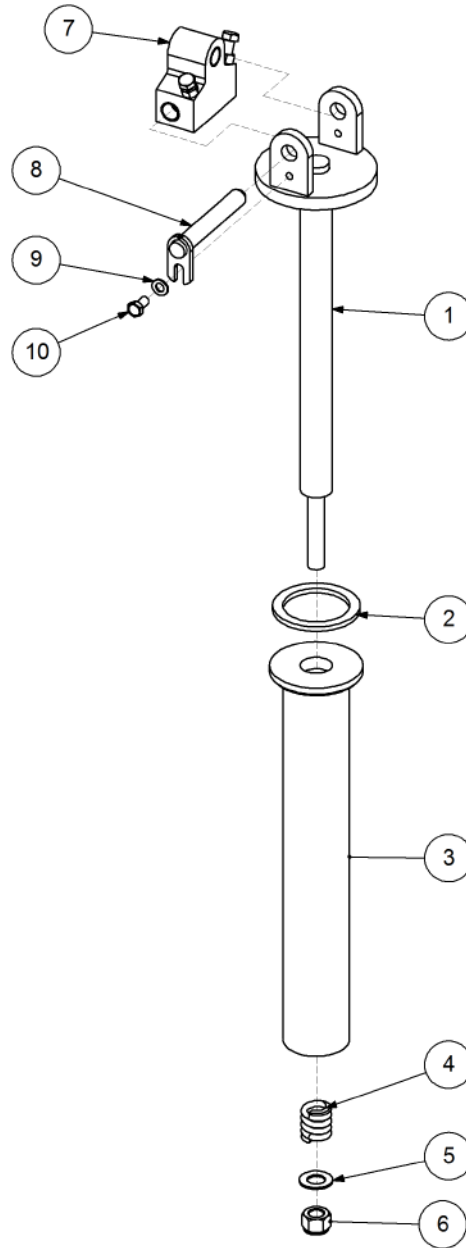

Key	Part Number	Description	Qty
-----	-------------	-------------	-----

P/N 241176001

Axle Hub & Stub - Lazy - 20T (12 Stud) x 3.5m

Key	Part Number	Description	Qty
1	139150123	Seal 150 ID	1
2	135030224	Bearing Tapered Roller	1
3	135032021	Bearing Tapered Roller	1
4	111206000	Grease Nipple 1/4" UNF	1
5	139150128	Dust Cap	1
6	092108100	Split Pin M8 x 100	1
7	139150127	Axled Nut Slotted - M70 x 2.0	1
8	060108025	Cap Screw M8 x 25	6
9	087108131	Washer Rib Lock M8	6
10	139150124	Wear Ring	1
11	139150122	Seal Ring	1
12	032162400	Wheel Nut M24 x 2.0	12
13	056240145	Wheel Stud M24 x 2.0	12
14	085424493	Washer - Structural M24 HT	24
15	080132400	Nut M24 x 2.0	12
16	139150125	Hub Assy with Spigot Plate & Set Screws	1

Key	Part Number	Description	Qty
------------	--------------------	--------------------	------------

P/N 260153004 Front Mount Arm - LH

P/N 260153004

Front Mount Arm - LH

Key	Part Number	Description	Qty
1	080121200	Nut M12 Nyloc	4
2	035113250	Flat Washer 1/2" ID	8
3	260153005	Front Mount - LH	1
4	260153025	Front Support Grab	1
5	260902013	Link Plate	1
6	124225175	Spring - Tension	1
7	260153032	Latch Handle - LH	1

Key	Part Number	Description	Qty
-----	-------------	-------------	-----

P/N 260902220 Auger Centre Pivot - RH

P/N 260902220

Auger Centre Pivot - RH

Key	Part Number	Description	Qty
1	260902060	Support Shaft	1
2	193100766	Brake Disc	1
3	260902064	Support Sleeve	1
4	124105708	Spring - Compression	1
5	035119380	Flat Washer 3/4" ID	1
6	030130191	Nut 3/4" UNC Nyloc	1
7	260902129	Support Block	1
8	260902142	Centre Pivot Pin	1
9	085110000	Flat Washer 10 ID	1
10	050100208	Bolt Hex Hd M10 x 20	1