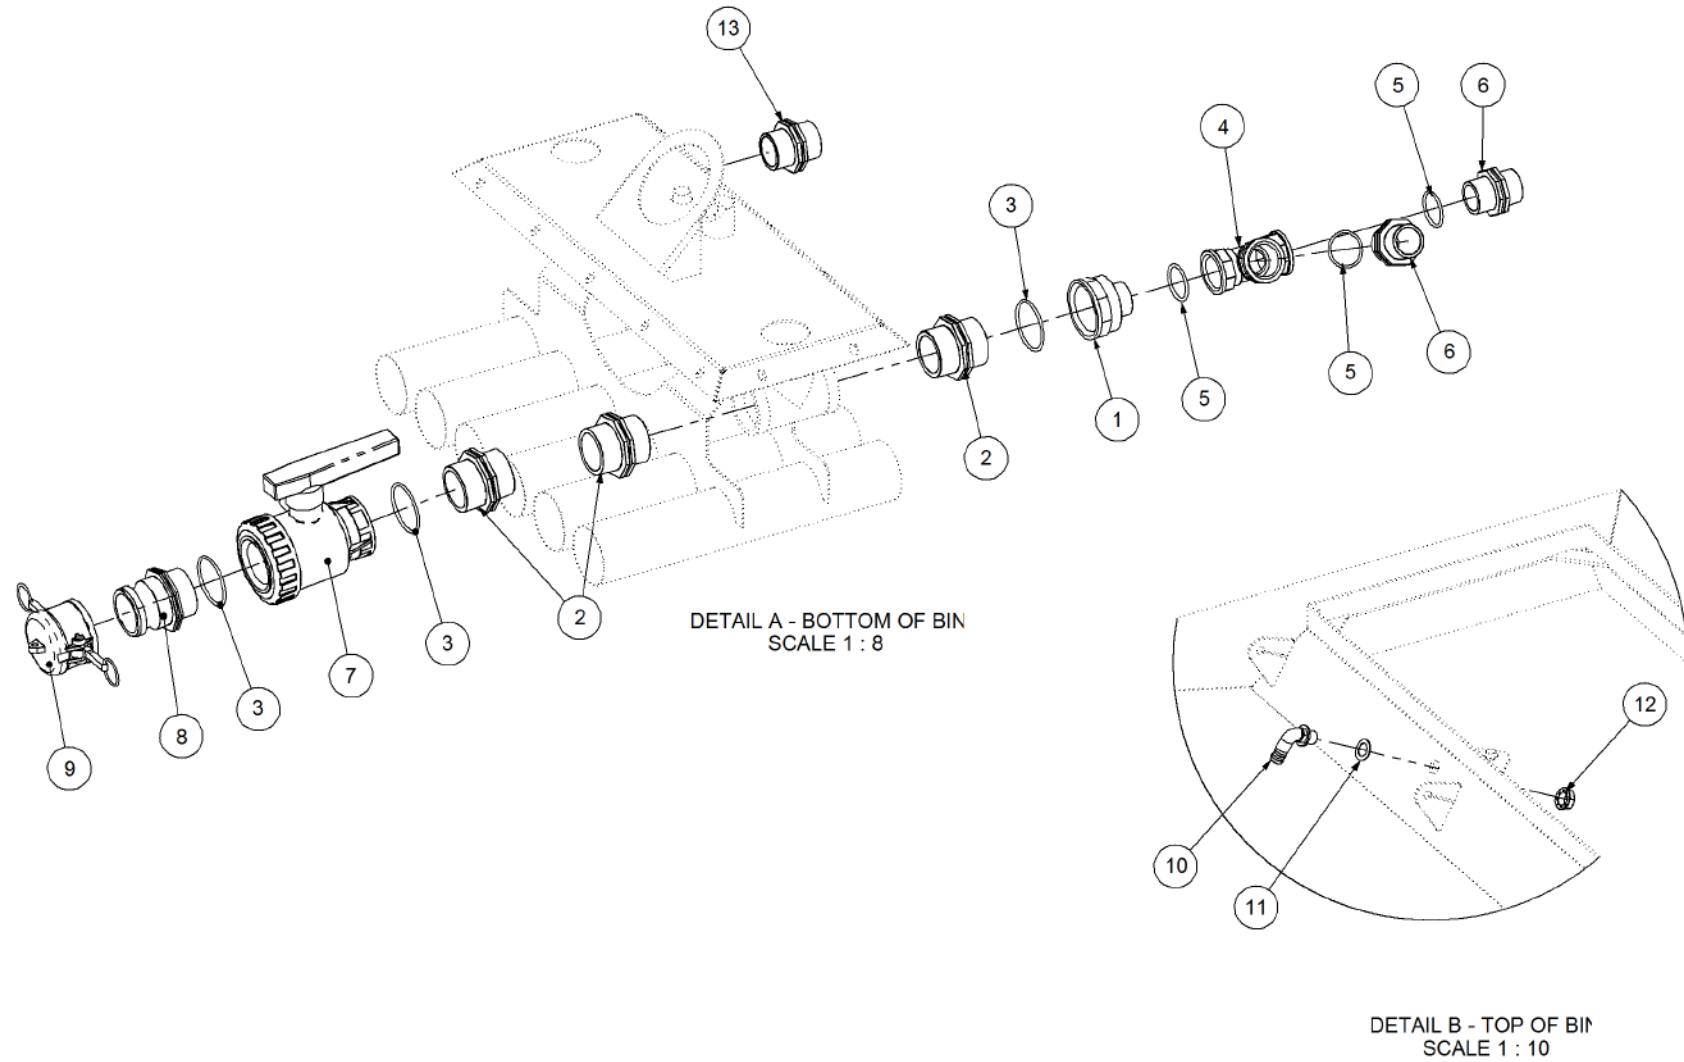

P/N 116130021

Liquid Drain Fill Kit

Key	Part Number	Description	Qty
1	2452057	Fitting - Reducer 2" BspF x 1-1/4" BspM	1
2	2502070	Fitting - Nipple 2" BspM x 2" BspM	3
3	G10073	O'ring 58.7 ID	3
4	1302050	Fitting - Tee 1-1/4" BspF x 1-1/4" BspF x 1-1/4" BspF	1
5	G10052	O'ring 39.7 ID	3
6	2502050	Fitting - Nipple 1-1/4" BspM x 1-1/4" BspM	2
7	4542137	Ball Valve - 2 Way	1
8	18107F	Coupling - 2" Male	1
9	18107H	Plug - 2"	1
10	1132220	Fitting - Elbow 90° 1/2" Bsp x 20mm Hose	1
11	G40002	Gasket 21 ID	1
12	2052020	Fitting - Lock Ring 1/2" BspF	1
13	2502060	Fitting - Nipple 1-1/2" BspM x 1-1/2" BspM	1

Key	Part Number	Description	Qty