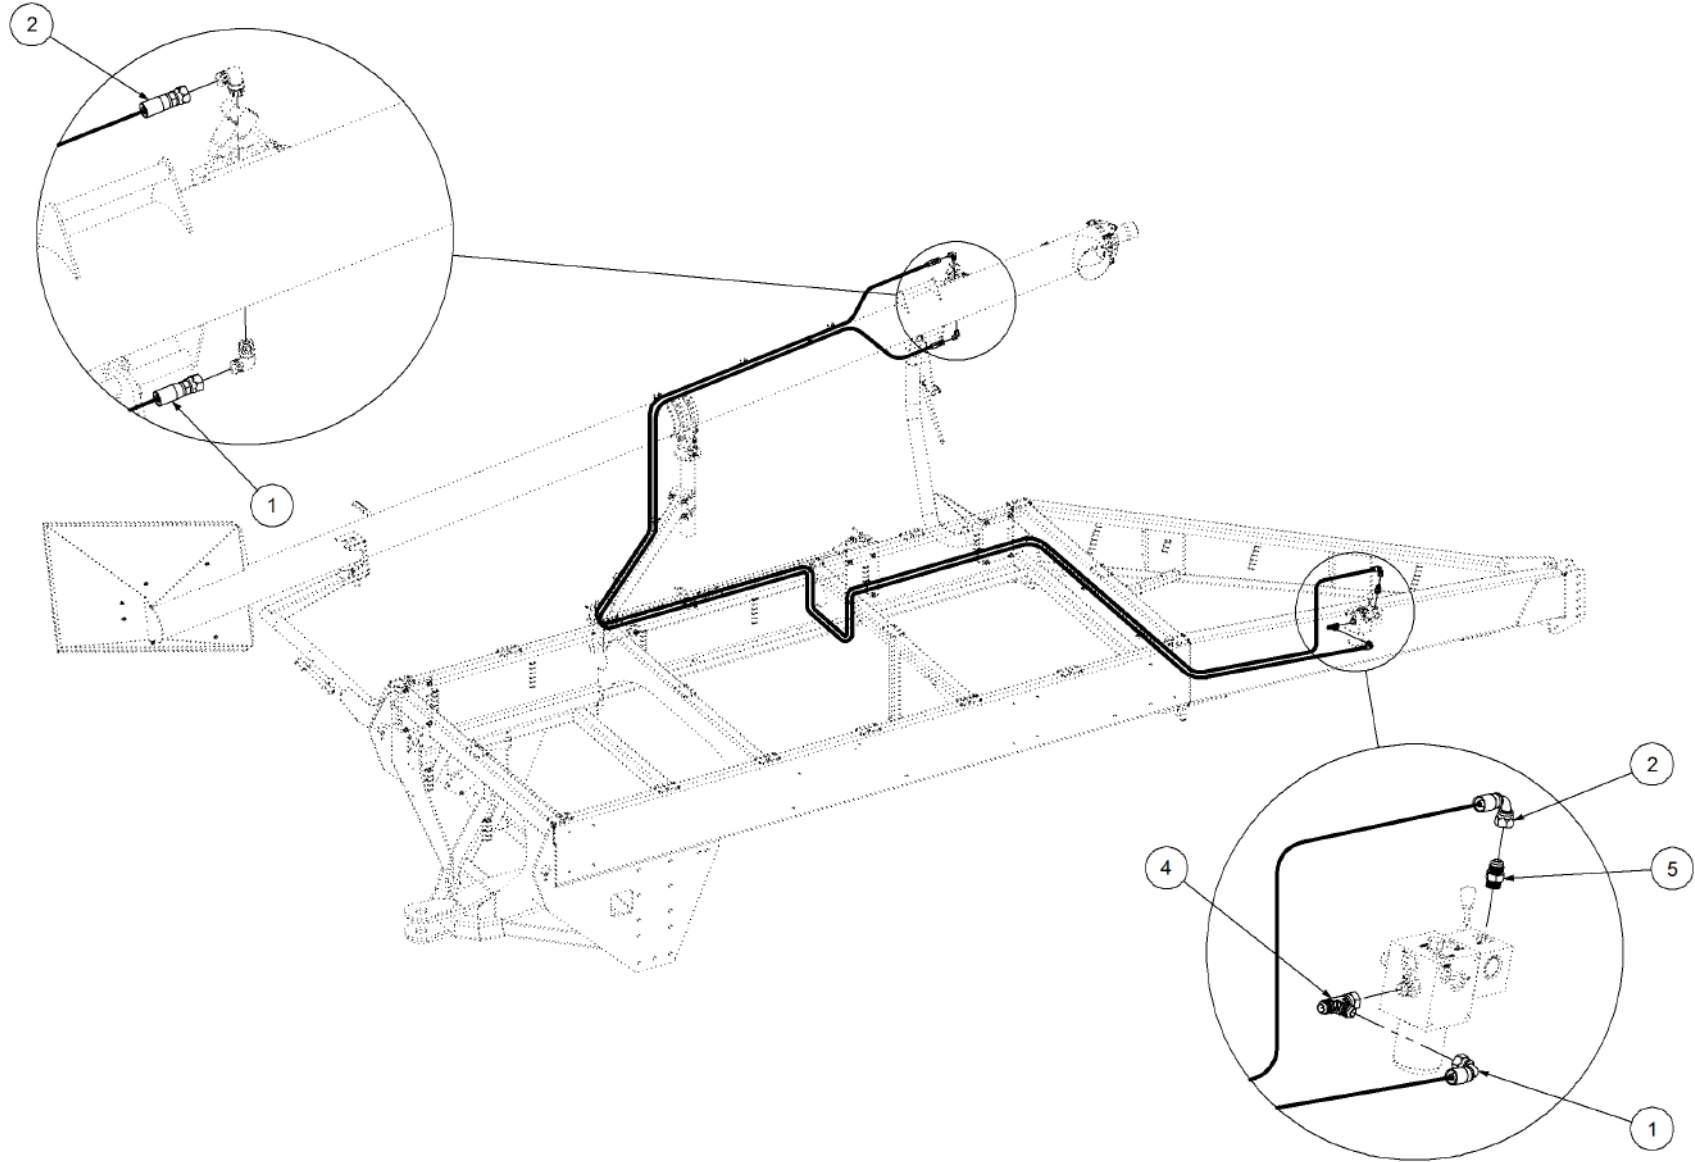

P/N 150000138

Auger Hydraulic Hose Kit 15000 TBL - LH

Key	Part Number	Description	Qty
1	150000139	Hyd Hose 1/2" DWB x 12050 Lg	1
2	150000140	Hyd Hose 1/2" DWB x 11950 Lg	1
4	15210R6X-S	Fitting - Tee 7/8" JicM x 7/8" JicM x 7/8" JicF	1
5	15210F5OX-S	Fitting - Connector 7/8" JicM x 7/8" UnoM	1

Key	Part Number	Description	Qty