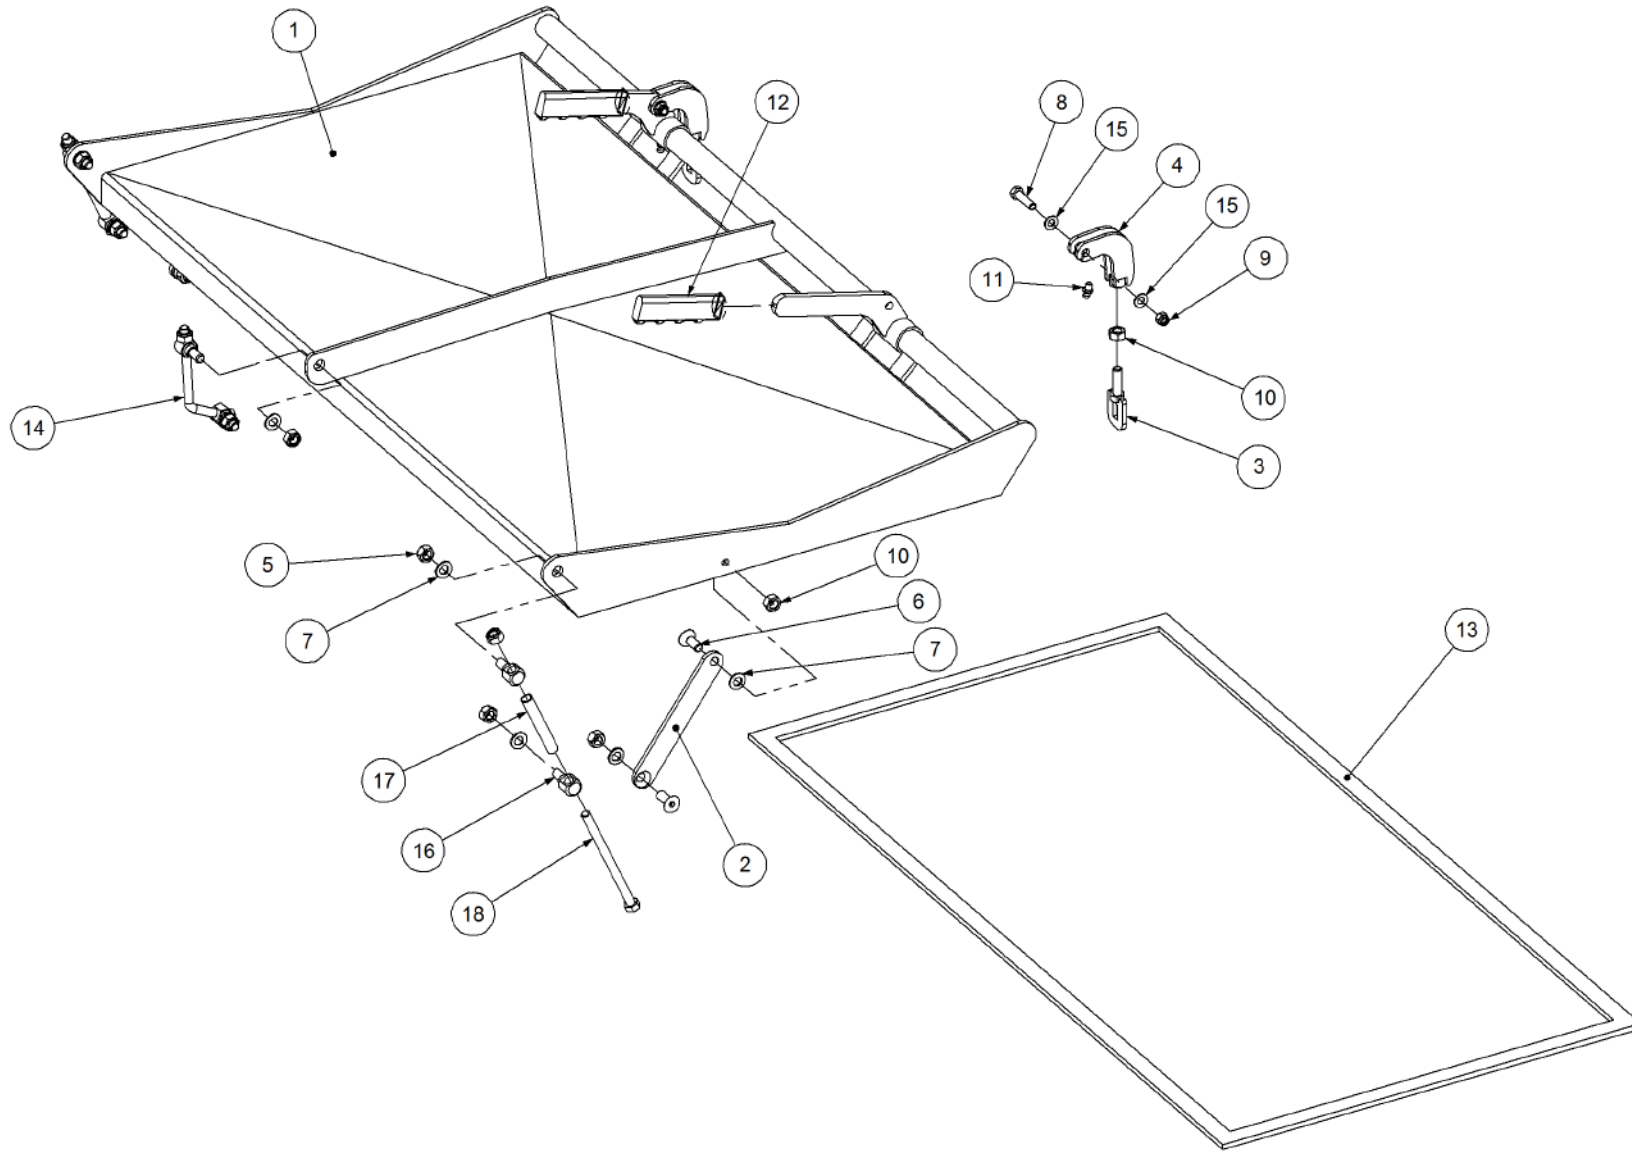

P/N 203401000 Lid Assy - Large - S/Steel

Key	Part Number	Description	Qty
1	203401001	Lid - Large - S/Steel	1
2	203401023	Lid Tilt Hinge	2
3	203401015	Lid Latch Loop	2
4	203401018	Lid Latch Toggle - S/Steel	2
5	030330101	Nut 3/8" UNC Nyloc - S/Steel	8
6	012410025	Cap Screw Csk Hd 3/8" UNC x 1" S/Steel	4
7	035310191	Flat Washer 3/8" ID S/Steel	10
8	006080325	Bolt Hex Hd 5/16" UNC x 1-1/4" S/Steel	2
9	030330081	Nut 5/16" UNC Nyloc - S/Steel	2
10	030310101	Nut Hex 3/8" UNC - S/Steel	6
11	111406000	Grease Nipple 1/4" UNF - S/Steel	2
12	197020115	Lid Handle Grip	2
13	197115265	Lid Seal - Large	1
14	203401024	Lid Centre Bolt	1
15	035308191	Flat Washer 5/16" ID	4
16	203401021	Lid Hinge Swivel	4
17	203401022	Lid Hinge Spacer	2
18	006101395	Bolt Hex Hd 3/8" UNC x 5-1/2" S/Steel	2

Key	Part Number	Description	Qty