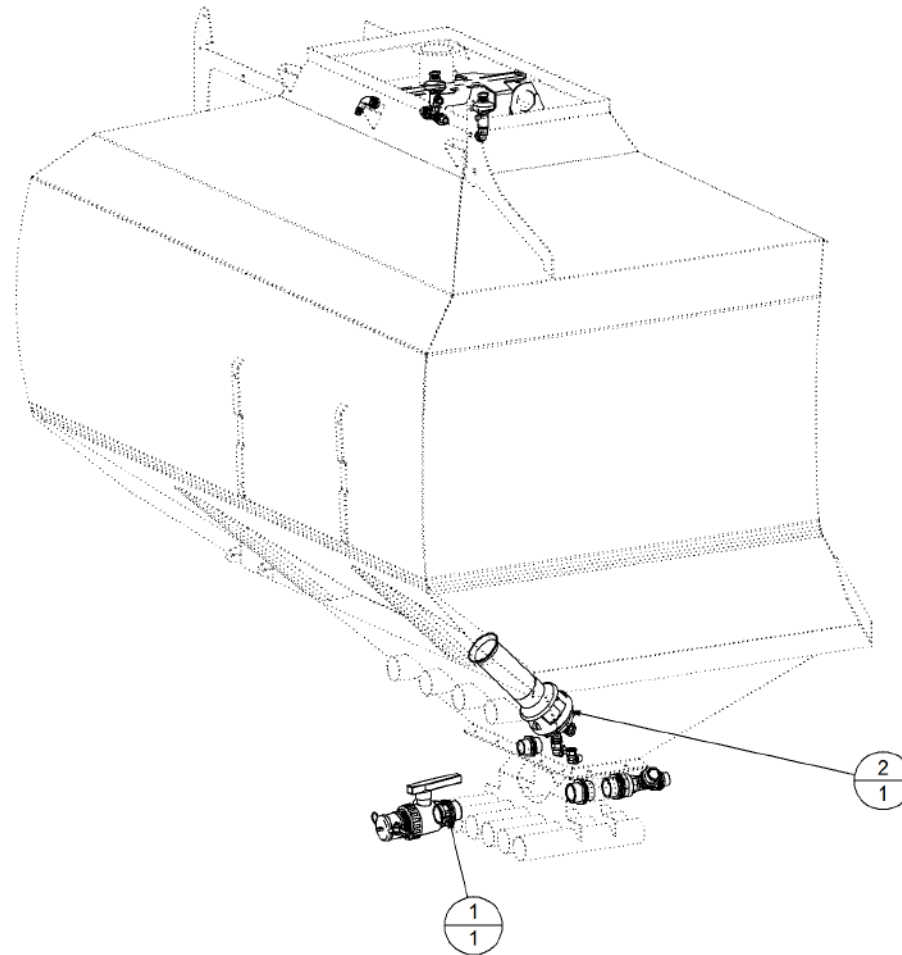

P/N 116130027

Liquid Fertilizer Bin Kit

Key	Part Number	Description	Qty
1	116130021	Liquid Drain Fill Kit	1
2	116130026	Liquid Agitate Rinse Kit	1

Key	Part Number	Description	Qty